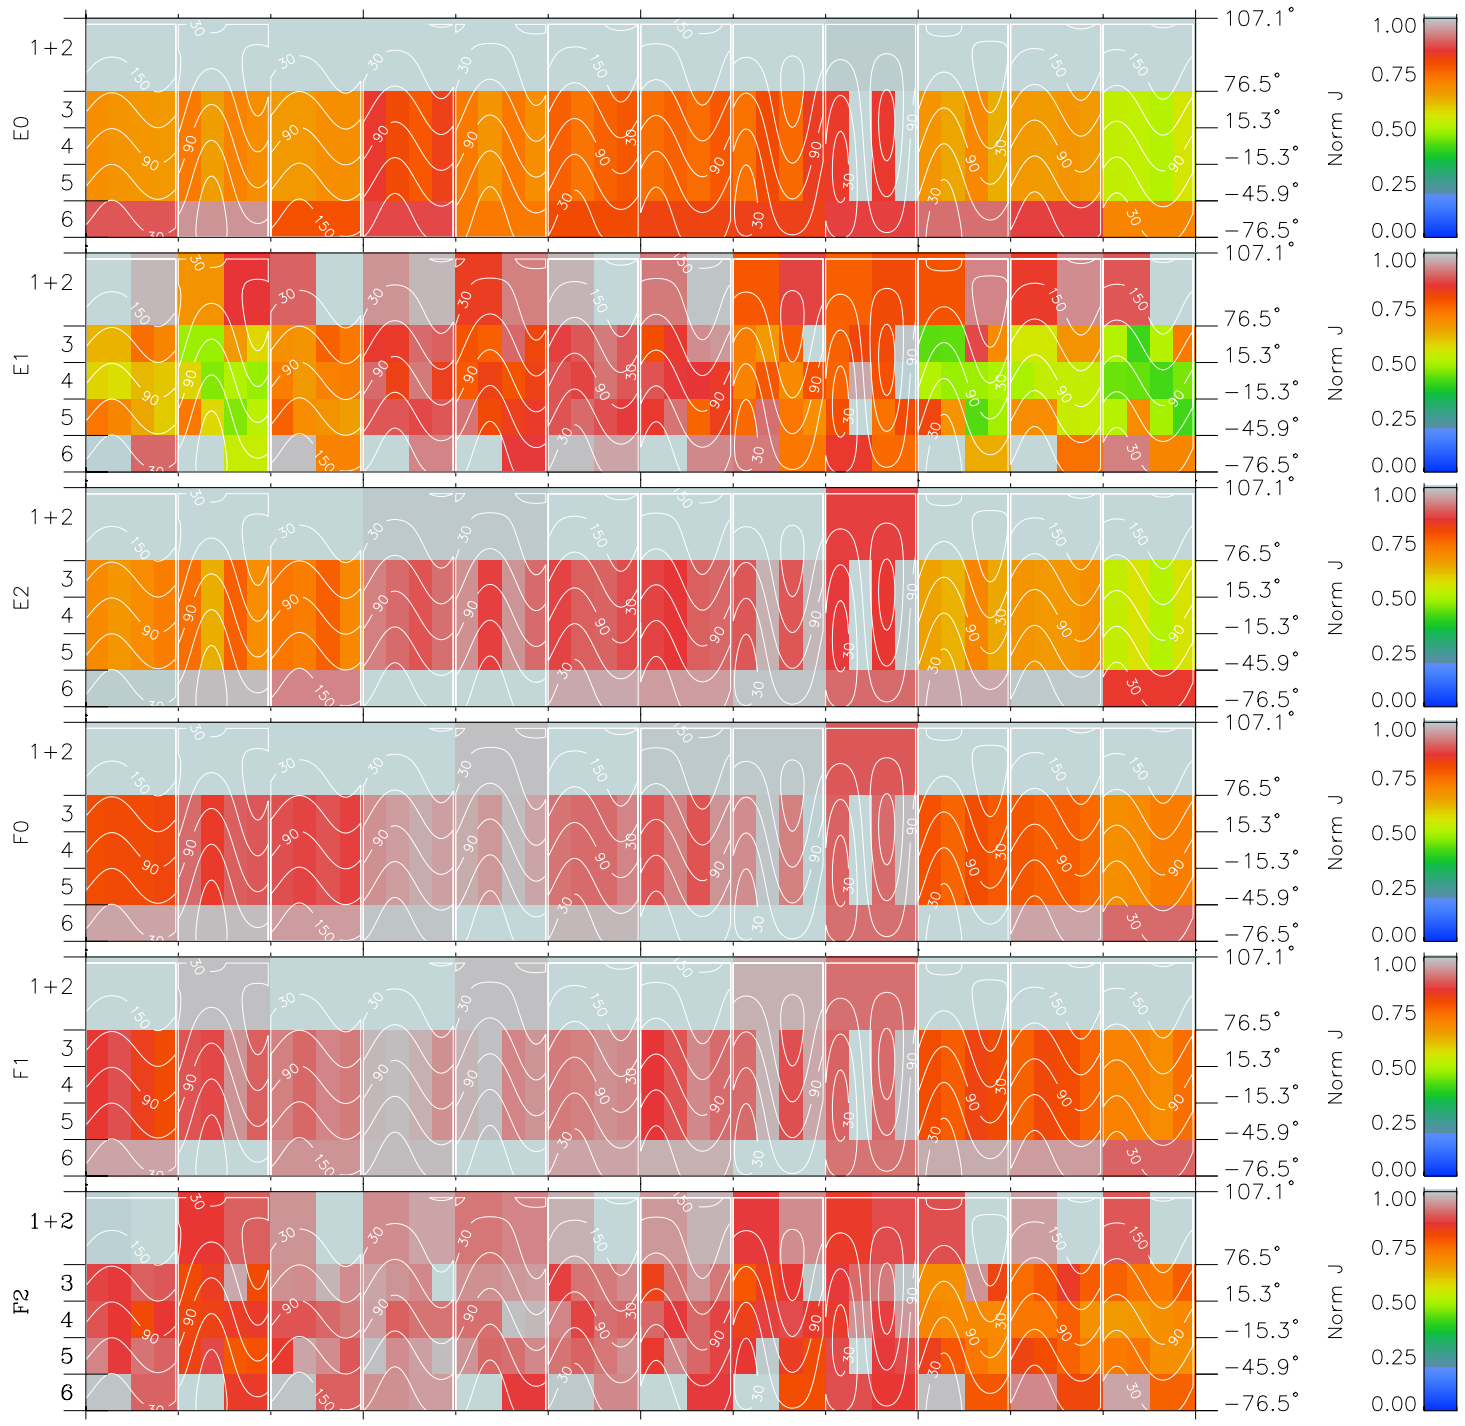

Galileo EPD Real Time All-Sky Anisotropies 98353

Software Version: RTSKY_NORM V 1.20
 Data Production: 06-03-00
 Plot Production: Sun Sep 16 19:14:47 2001
 Color File: wondr3
 Geofactor File: 1.1

Time	353-06	353-12	353-18	00:00:00 1998-354	
+	+	+	+	+	X JSE(R _j)
-118.61	-119.00	-119.39	-119.76	-120.12	Y JSE(R _j)
35.12	34.85	34.57	34.29	34.01	Z JSE(R _j)
3.18	3.21	3.23	3.25	3.28	

- ◇ = Jupiter look direction
- = Corotation look direction