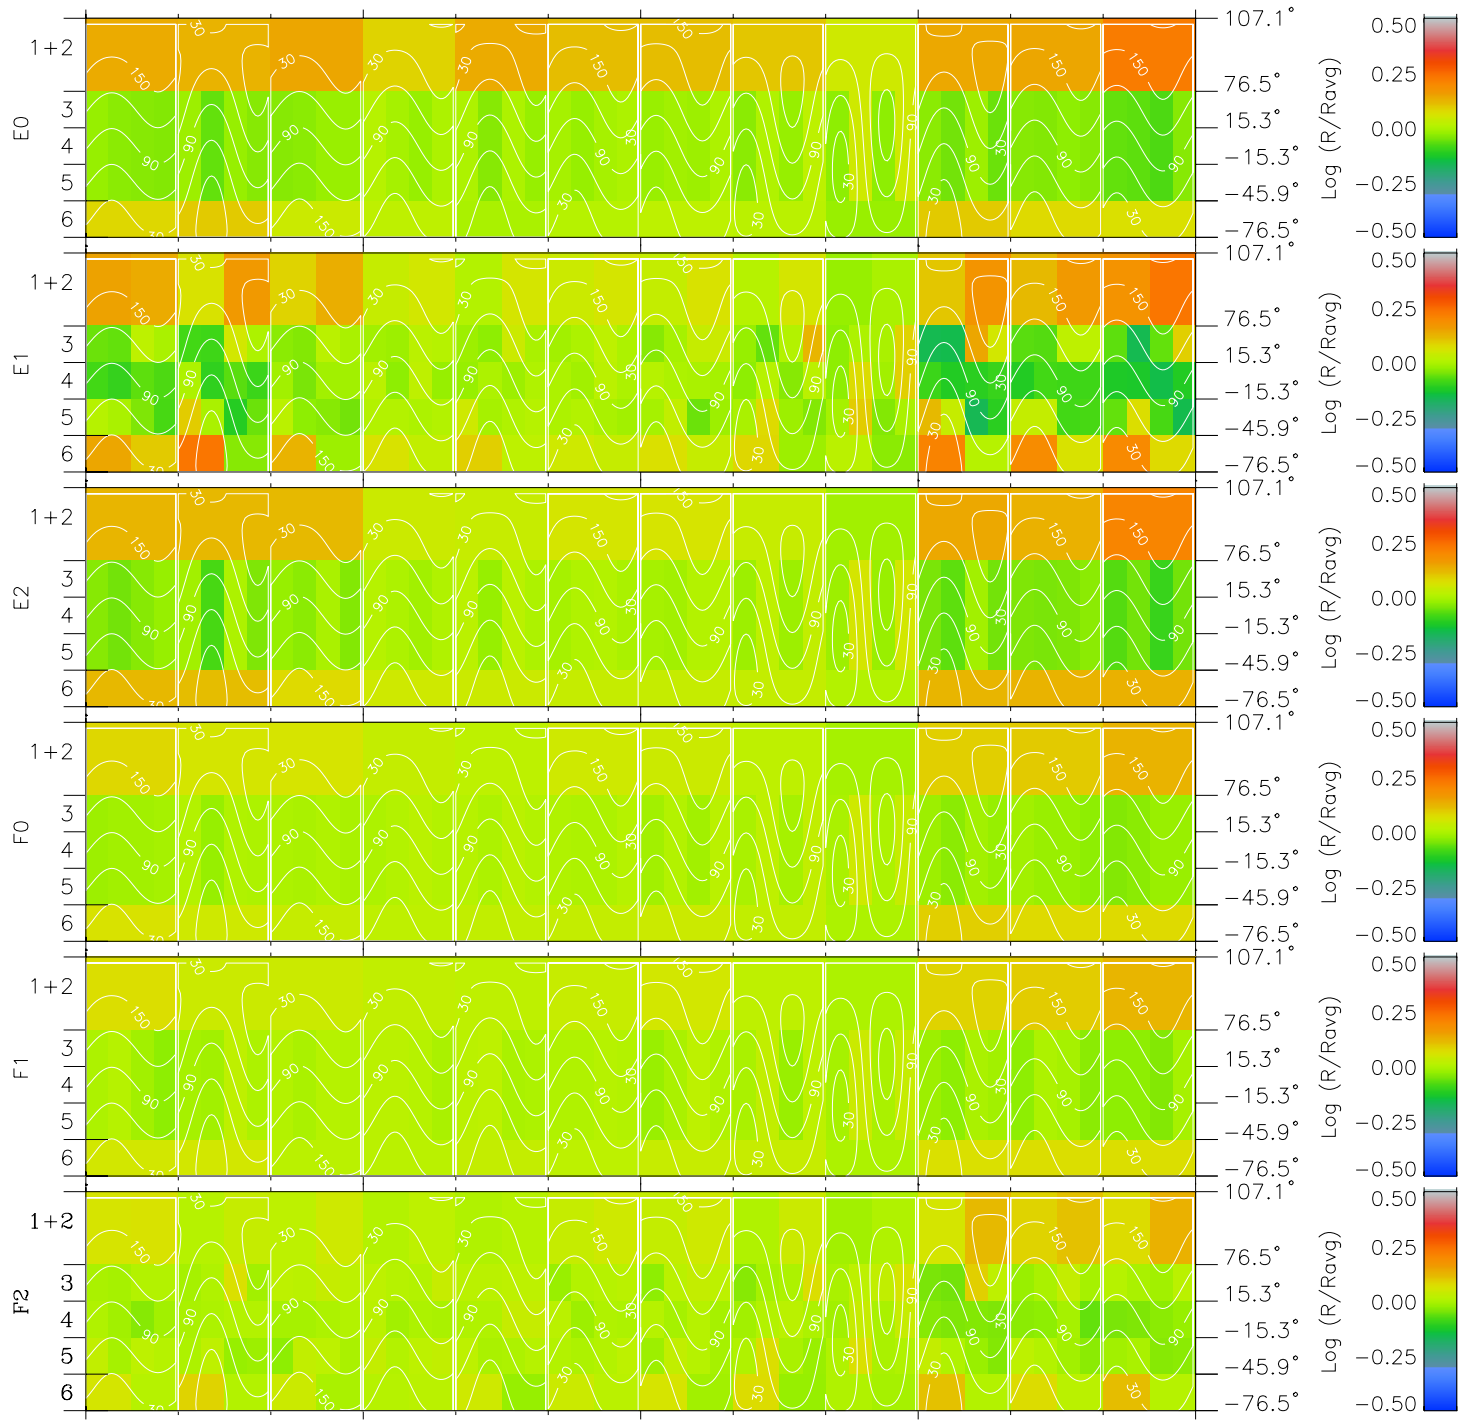

Galileo EPD Real Time All-Sky Anisotropies 98353

Software Version: RTSKY_MEAN V 1.20
Data Production: 06-03-00
Plot Production: Sun Sep 16 19:14:19 2001
Color File: wondr3
Geofactor File: 1.1

00:00:00 1998-353	353-06	353-12	353-18	00:00:00 1998-354	
+	+	+	+	+	
-118.61	-119.00	-119.39	-119.76	-120.12	X JSE(R _j)
35.12	34.85	34.57	34.29	34.01	Y JSE(R _j)
3.18	3.21	3.23	3.25	3.28	Z JSE(R _j)

- ◇ = Jupiter look direction
- = Corotation look direction