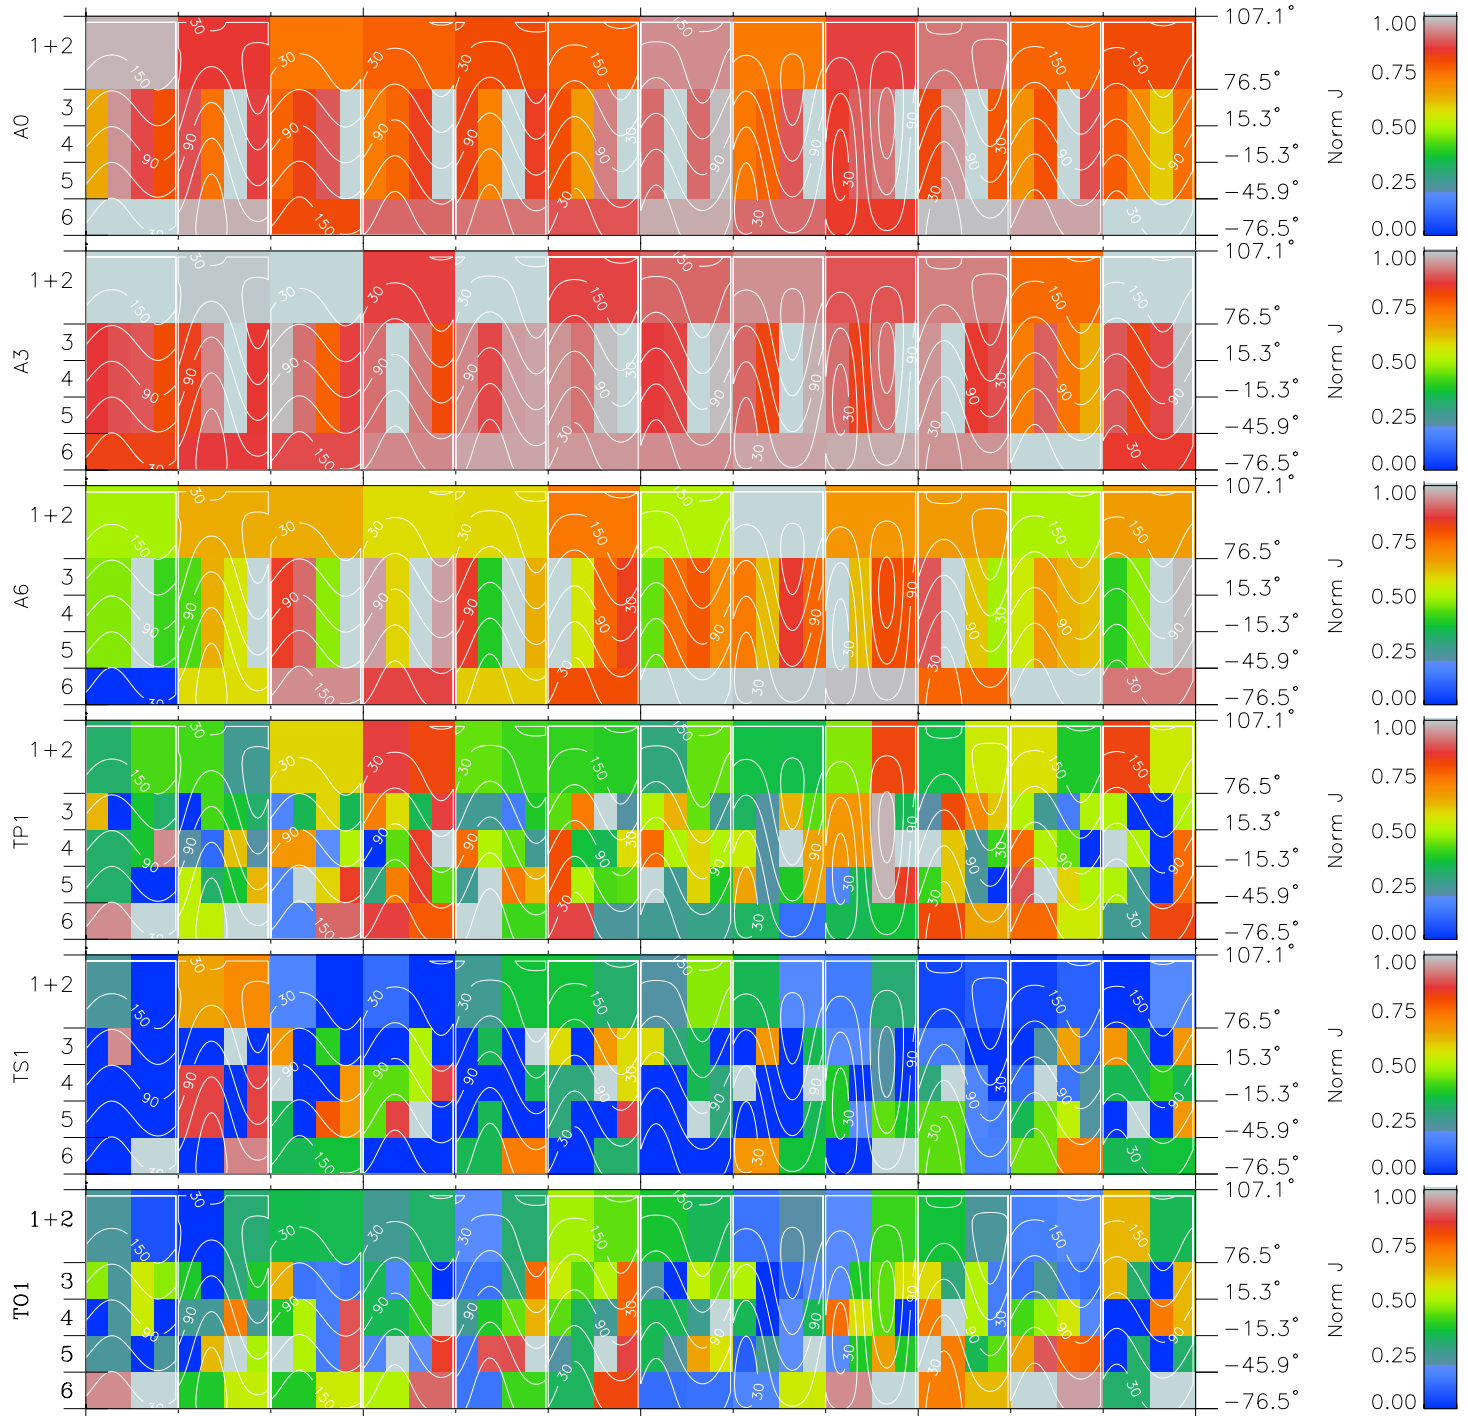

# Galileo EPD Real Time All-Sky Anisotropies 98353

Software Version: RTSKY\_NORM V 1.20  
Data Production: 06-03-00  
Plot Production: Sun Sep 16 19:14:41 2001  
Color File: wondr3  
Geofactor File: 1.1

00:00:00 1998-353	353-06	353-12	353-18	00:00:00 1998-354	
+	+	+	+	+	X JSE(R <sub>j</sub> )
-118.61	-119.00	-119.39	-119.76	-120.12	Y JSE(R <sub>j</sub> )
35.12	34.85	34.57	34.29	34.01	Z JSE(R <sub>j</sub> )
3.18	3.21	3.23	3.25	3.28	

- ◇ = Jupiter look direction
- = Corotation look direction