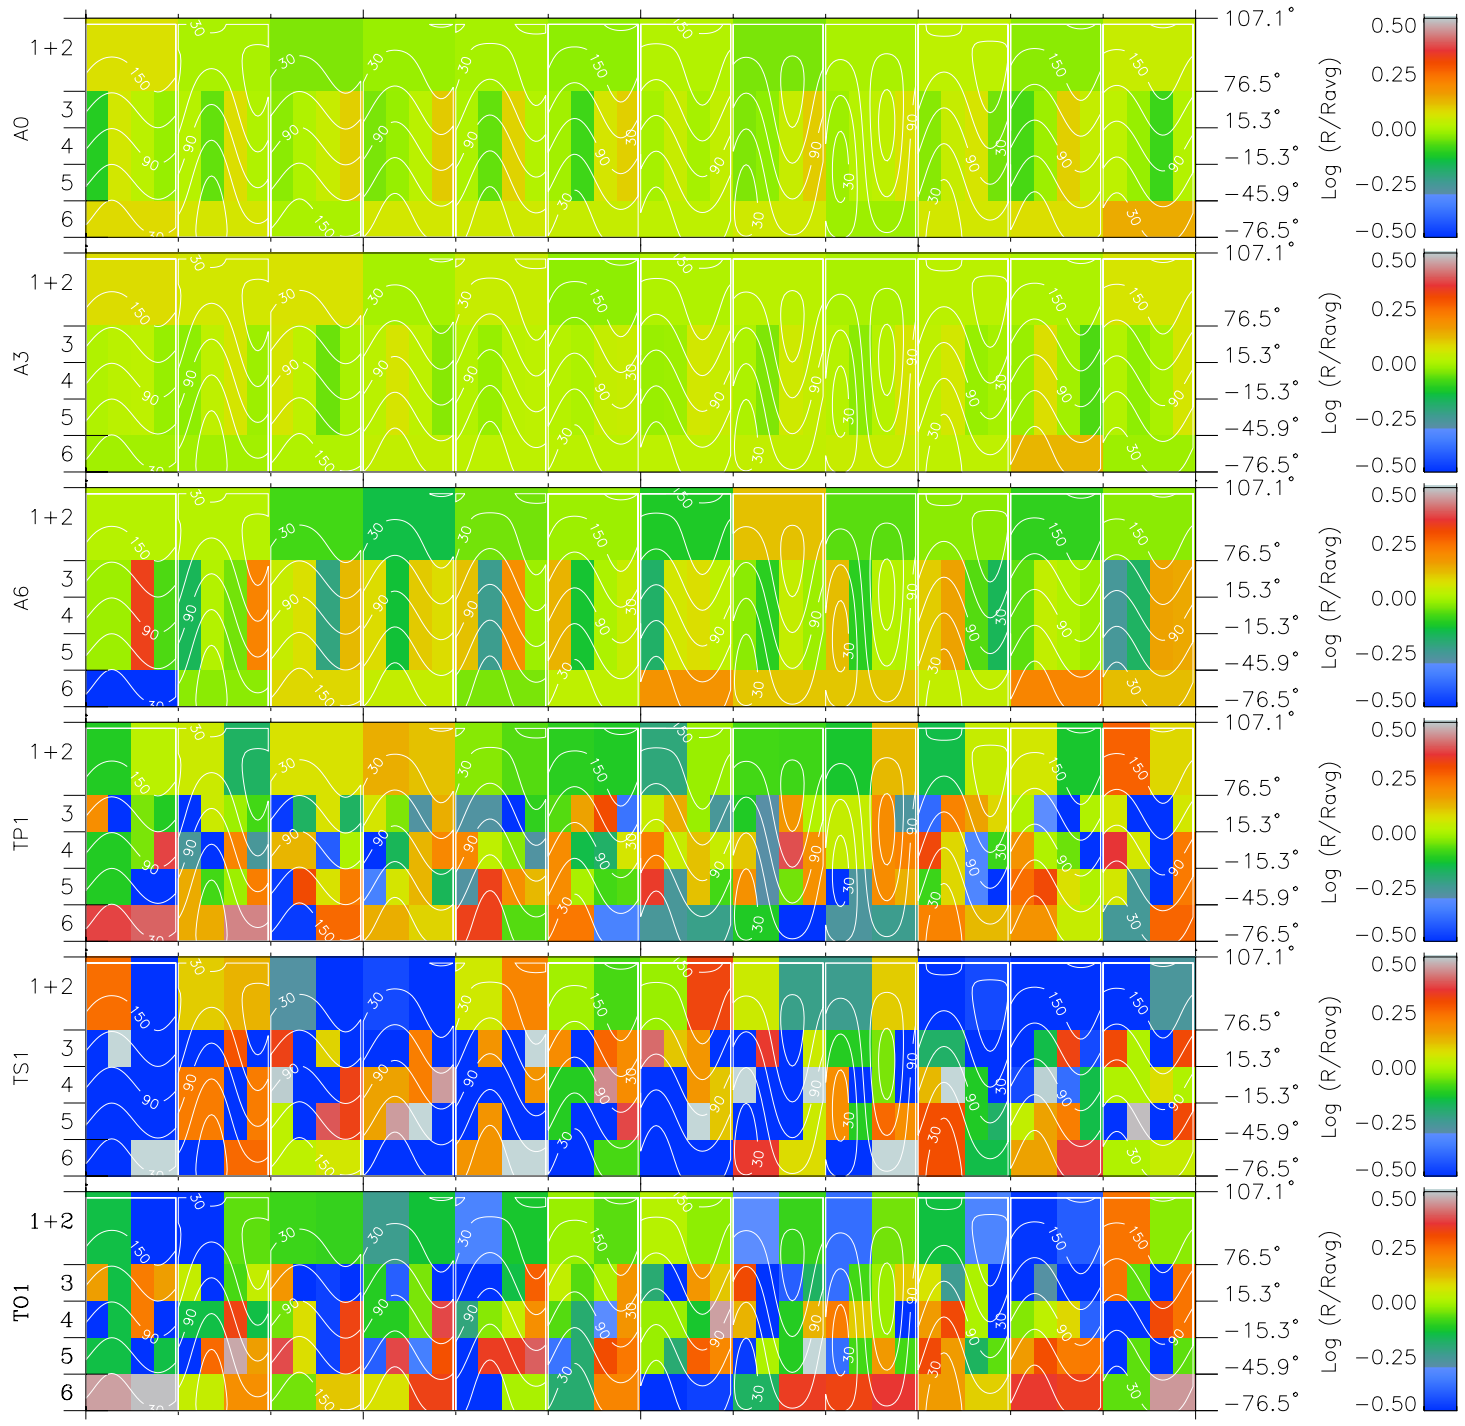

# Galileo EPD Real Time All-Sky Anisotropies 98353

Software Version: RTSKY\_MEAN V 1.20  
Data Production: 06-03-00  
Plot Production: Sun Sep 16 19:14:12 2001  
Color File: wondr3  
Geofactor File: 1.1

	00:00:00 1998-353	353-06	353-12	353-18	00:00:00 1998-354	
	+	+	+	+	+	X JSE(R <sub>j</sub> )
	-118.61	-119.00	-119.39	-119.76	-120.12	Y JSE(R <sub>j</sub> )
	35.12	34.85	34.57	34.29	34.01	Z JSE(R <sub>j</sub> )
	3.18	3.21	3.23	3.25	3.28	

- ◇ = Jupiter look direction
- = Corotation look direction