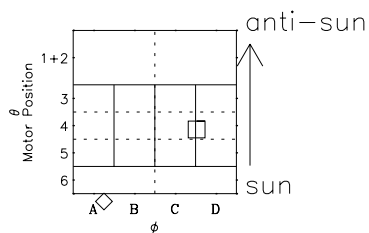

# Galileo EPD Real-Time Omni 98353

Software Version: RTLINE\_OMNI V 1.20  
Data Production: 06-03-00  
Plot Production: Sun Sep 16 19:15:59 2001

- ◇ = Jupiter look direction
- = Corotation look direction