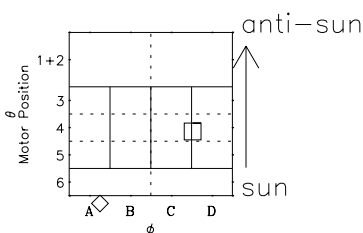

Galileo EPD Real-Time Six-Sector 98353

Software Version: RTLINE_R6 V 1.20
Data Production: 06-03-00
Plot Production: Sun Sep 16 19:16:07 2001

◇ = Jupiter look direction
□ = Corotation look direction