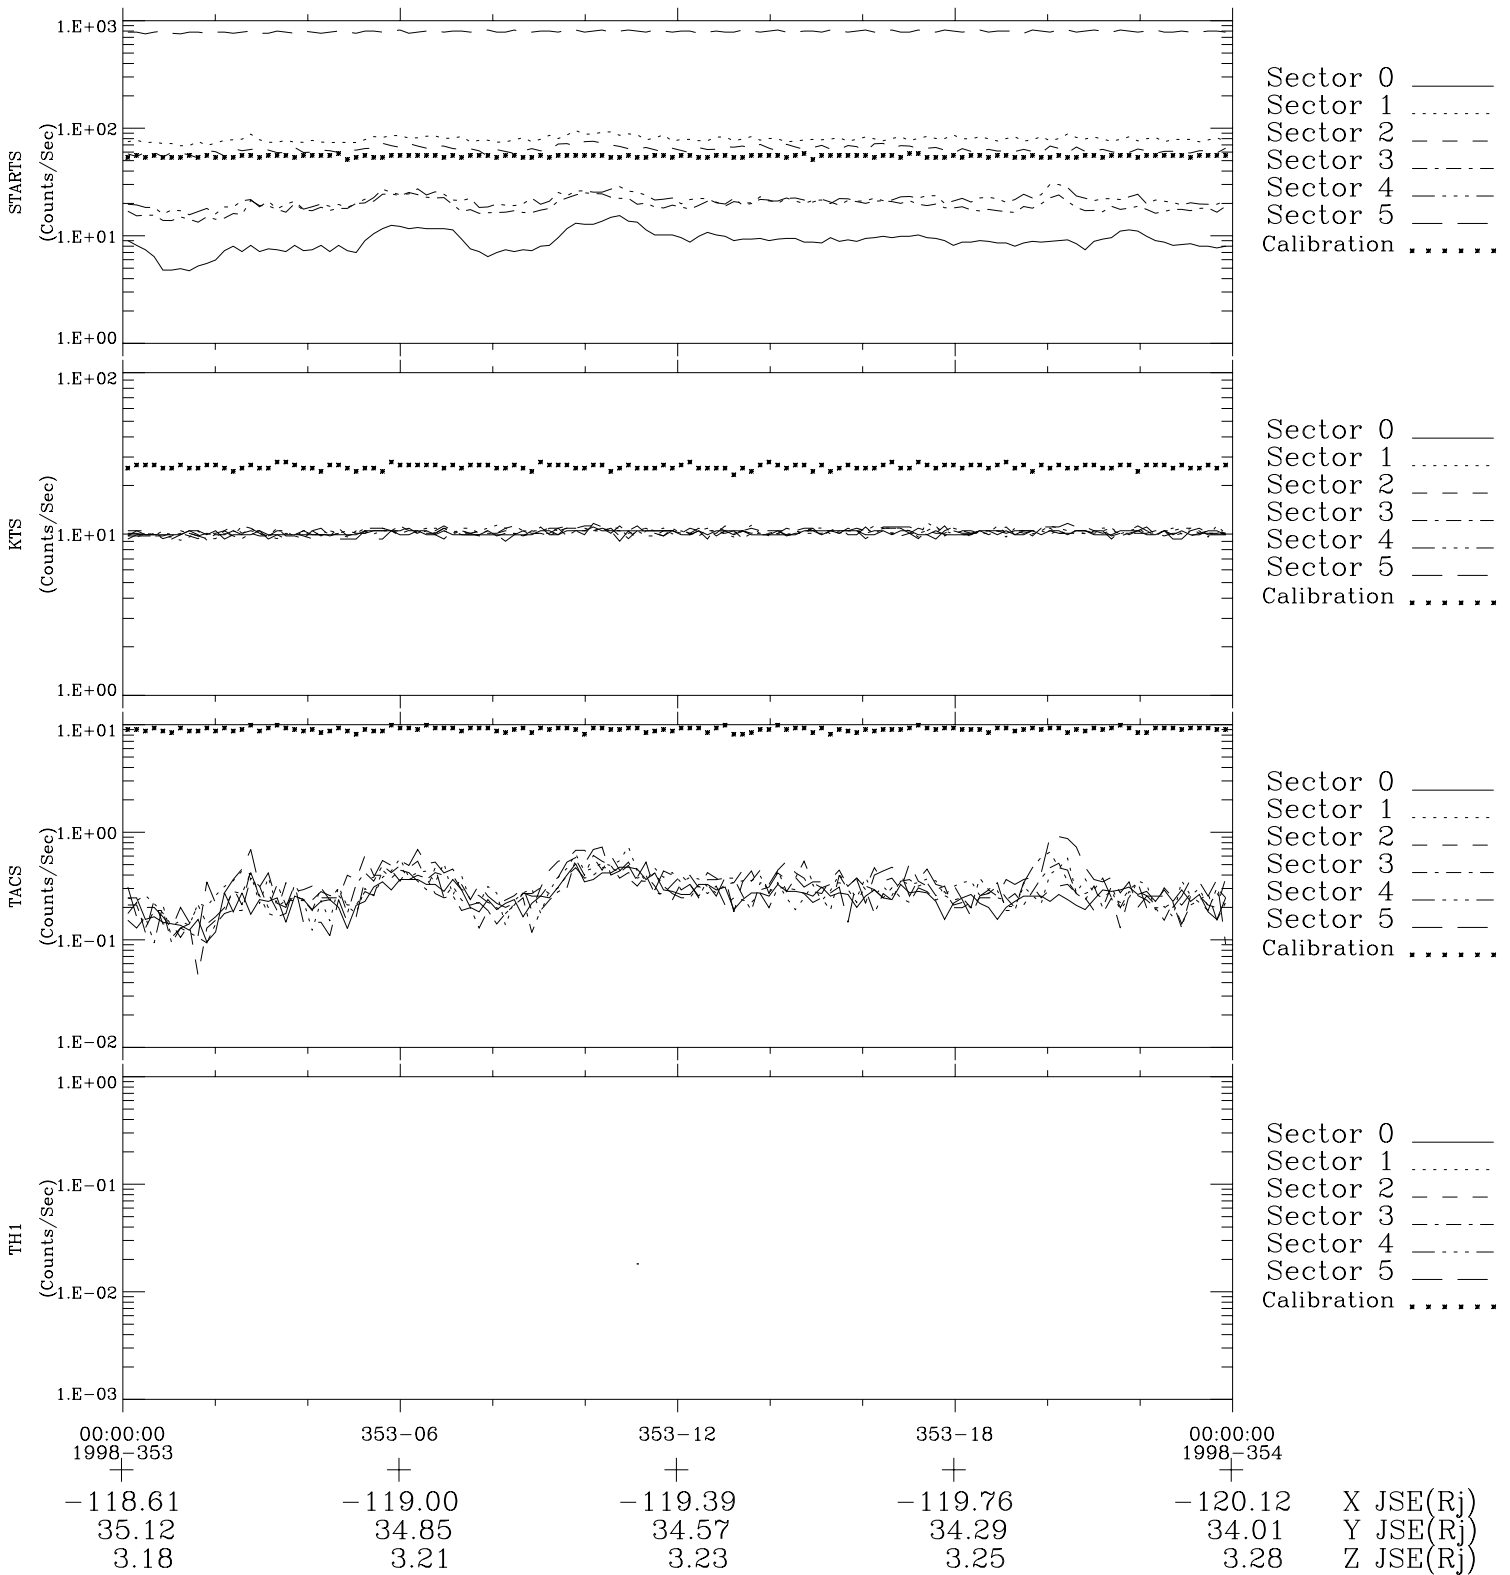

Galileo EPD Real-Time Six-Sector 98353

Software Version: RTLINE_R6 V 1.20
Data Production: 06-03-00
Plot Production: Sun Sep 16 19:16:07 2001

◇ = Jupiter look direction
□ = Corotation look direction