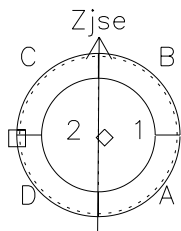

# Galileo EPD Real-Time Six-Sector 98353

Software Version: RTLINE\_R6 V 1.20  
Data Production: 06-03-00  
Plot Production: Sun Sep 16 19:16:06 2001

◇ = Jupiter look direction  
□ = Corotation look direction