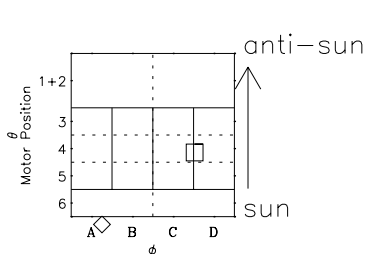

# Galileo EPD Real-Time Six-Sector 98353

Software Version: RTLINE\_R6 V 1.20  
Data Production: 06-03-00  
Plot Production: Sun Sep 16 19:16:06 2001

◇ = Jupiter look direction  
□ = Corotation look direction