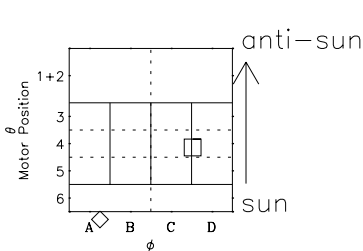

Galileo EPD Real-Time Six-Sector 98353

Software Version: RTLINE_R6 V 1.20
Data Production: 06-03-00
Plot Production: Sun Sep 16 19:16:06 2001

◇ = Jupiter look direction
□ = Corotation look direction