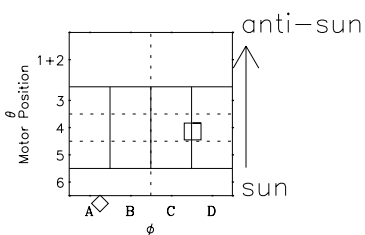

Galileo EPD Real-Time Six-Sector 98353

Software Version: RTLINE_R6 V 1.20
Data Production: 06-03-00
Plot Production: Sun Sep 16 19:16:05 2001

◇ = Jupiter look direction
□ = Corotation look direction