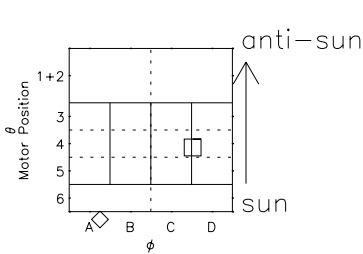

Galileo EPD Real Elevation Anisotropies 98353

Software Version: RTELEV_FLUX V 1.20
Data Production: 06-03-00
Plot Production: Sun Sep 16 19:15:10 2001
Color File: wondr3
Geofactor File: 1.1

00:00:00 1998-353	353-06	353-12	353-18	00:00:00 1998-354	
+	+	+	+	+	X JSE(R _j)
-118.61	-119.00	-119.39	-119.76	-120.12	Y JSE(R _j)
35.12	34.85	34.57	34.29	34.01	Z JSE(R _j)
3.18	3.21	3.23	3.25	3.28	

- ◇ = Jupiter look direction
- = Corotation look direction