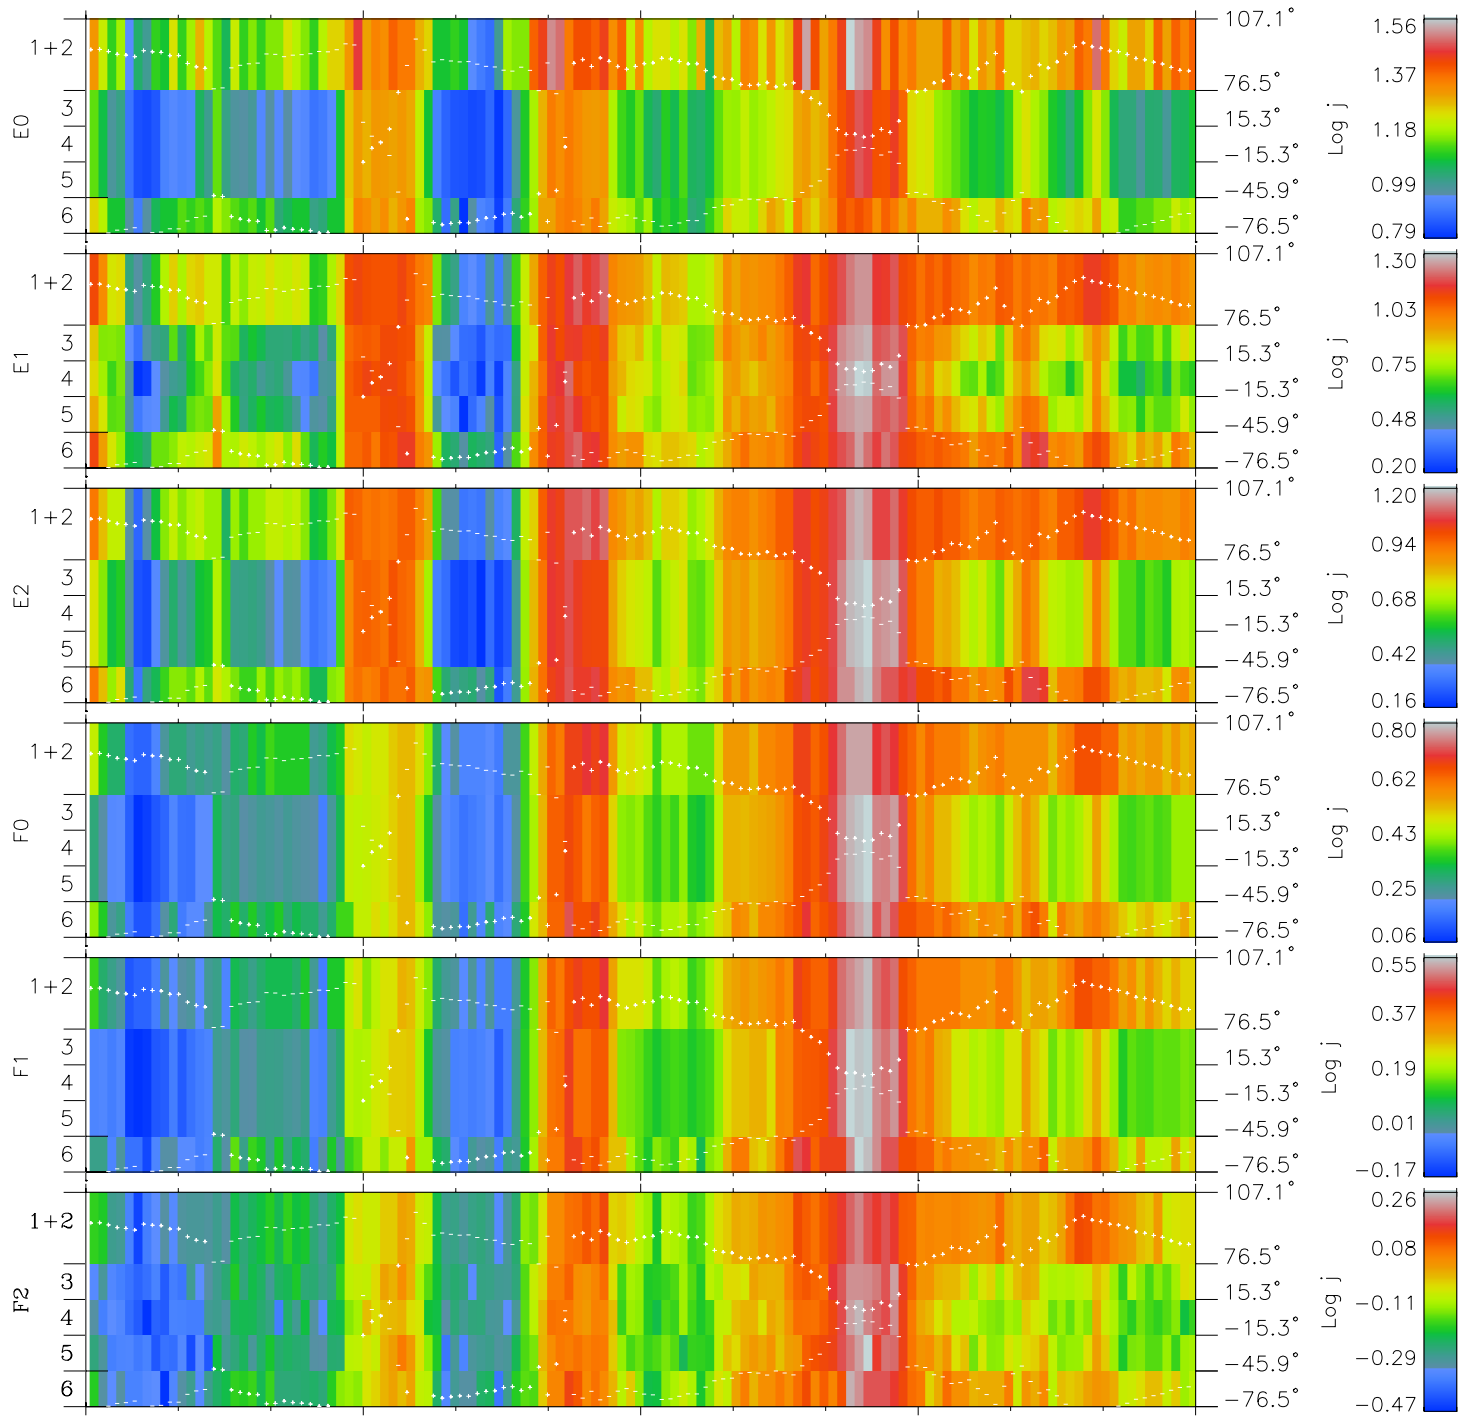

Galileo EPD Real Elevation Anisotropies 98353

Software Version: RTELEV_FLUX V 1.20
Data Production: 06-03-00
Plot Production: Sun Sep 16 19:15:10 2001
Color File: wondr3
Geofactor File: 1.1

00:00:00 1998-353	353-06	353-12	353-18	00:00:00 1998-354	
+	+	+	+	+	X JSE(R _j)
-118.61	-119.00	-119.39	-119.76	-120.12	Y JSE(R _j)
35.12	34.85	34.57	34.29	34.01	Z JSE(R _j)
3.18	3.21	3.23	3.25	3.28	

- ◇ = Jupiter look direction
- = Corotation look direction