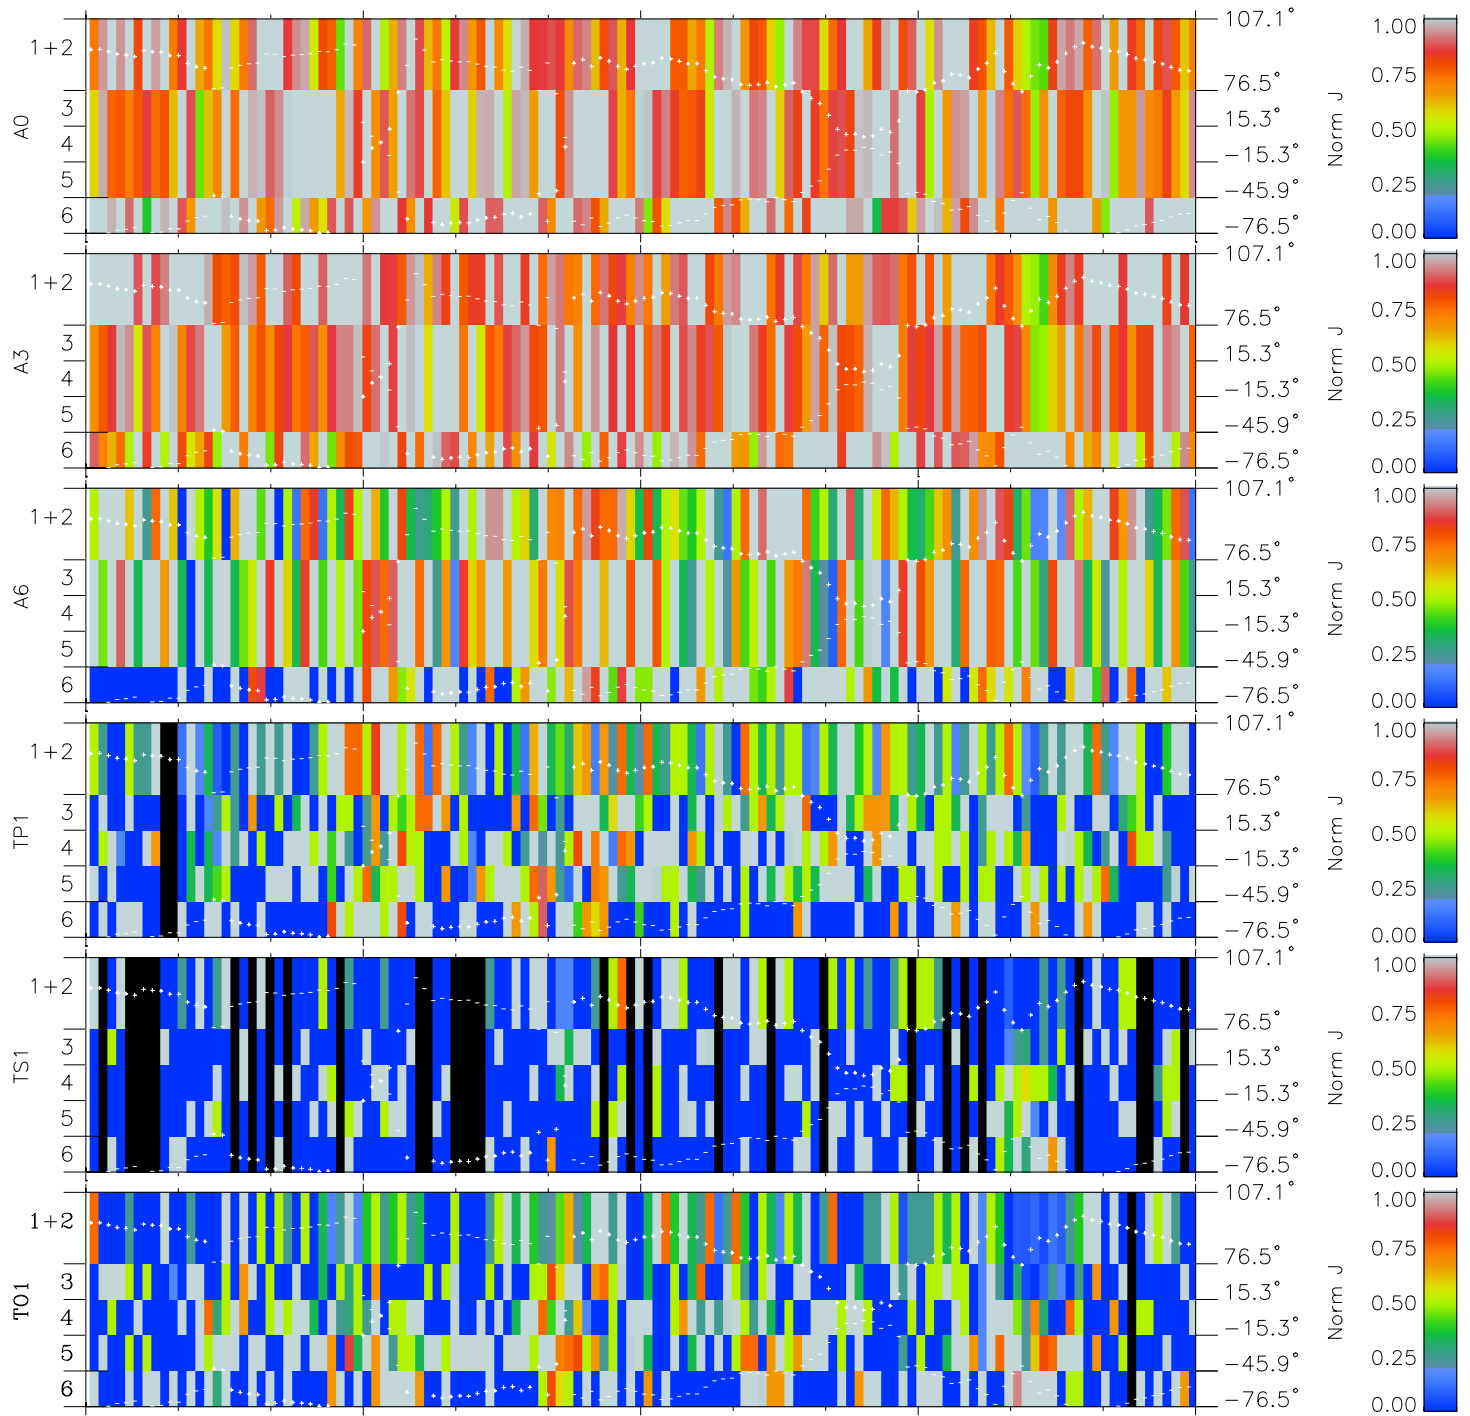

Galileo EPD Real Elevation Anisotropies 98353

Software Version: RTELEV_NORM V 1.20
Data Production: 06-03-00
Plot Production: Sun Sep 16 19:15:16 2001
Color File: wondr3
Geofactor File: 1.1

00:00:00 1998-353	353-06	353-12	353-18	00:00:00 1998-354	
+	+	+	+	+	X JSE(R _j)
-118.61	-119.00	-119.39	-119.76	-120.12	Y JSE(R _j)
35.12	34.85	34.57	34.29	34.01	Z JSE(R _j)
3.18	3.21	3.23	3.25	3.28	

- ◇ = Jupiter look direction
- = Corotation look direction