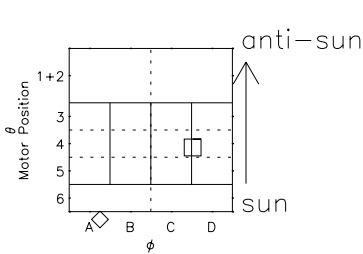

Galileo EPD Real Elevation Anisotropies 98353

Software Version: RTELEV_NORM V 1.20
Data Production: 06-03-00
Plot Production: Sun Sep 16 19:15:16 2001
Color File: wondr3
Geofactor File: 1.1

00:00:00 1998-353	353-06	353-12	353-18	00:00:00 1998-354	
+	+	+	+	+	X JSE(R _j)
-118.61	-119.00	-119.39	-119.76	-120.12	Y JSE(R _j)
35.12	34.85	34.57	34.29	34.01	Z JSE(R _j)
3.18	3.21	3.23	3.25	3.28	

- ◇ = Jupiter look direction
- = Corotation look direction