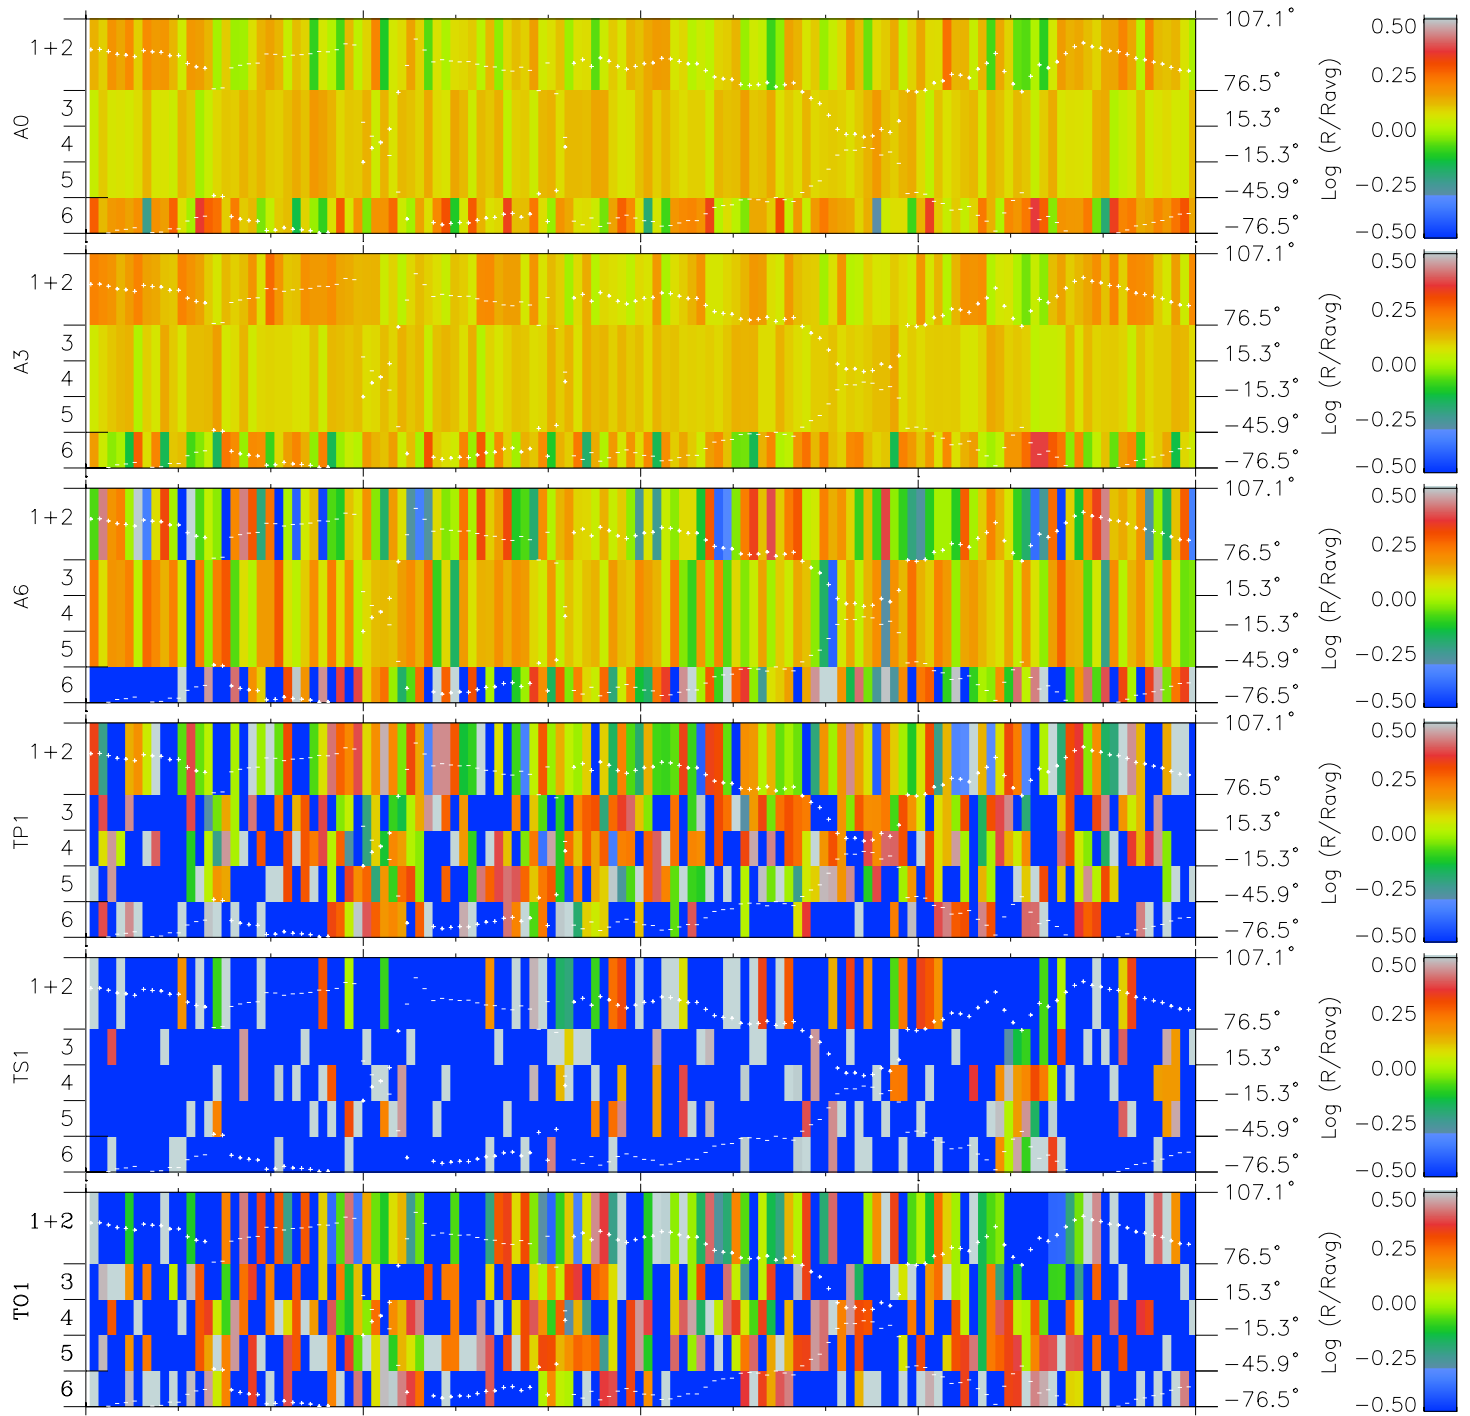

# Galileo EPD Real Elevation Anisotropies 98353

Software Version: RTELEV\_MEAN V 1.20  
 Data Production: 06-03-00  
 Plot Production: Sun Sep 16 19:14:54 2001  
 Color File: wondr3  
 Geofactor File: 1.1

00:00:00 1998-353	353-06	353-12	353-18	00:00:00 1998-354	
+	+	+	+	+	
-118.61	-119.00	-119.39	-119.76	-120.12	X JSE(R <sub>j</sub> )
35.12	34.85	34.57	34.29	34.01	Y JSE(R <sub>j</sub> )
3.18	3.21	3.23	3.25	3.28	Z JSE(R <sub>j</sub> )

- ◇ = Jupiter look direction
- = Corotation look direction