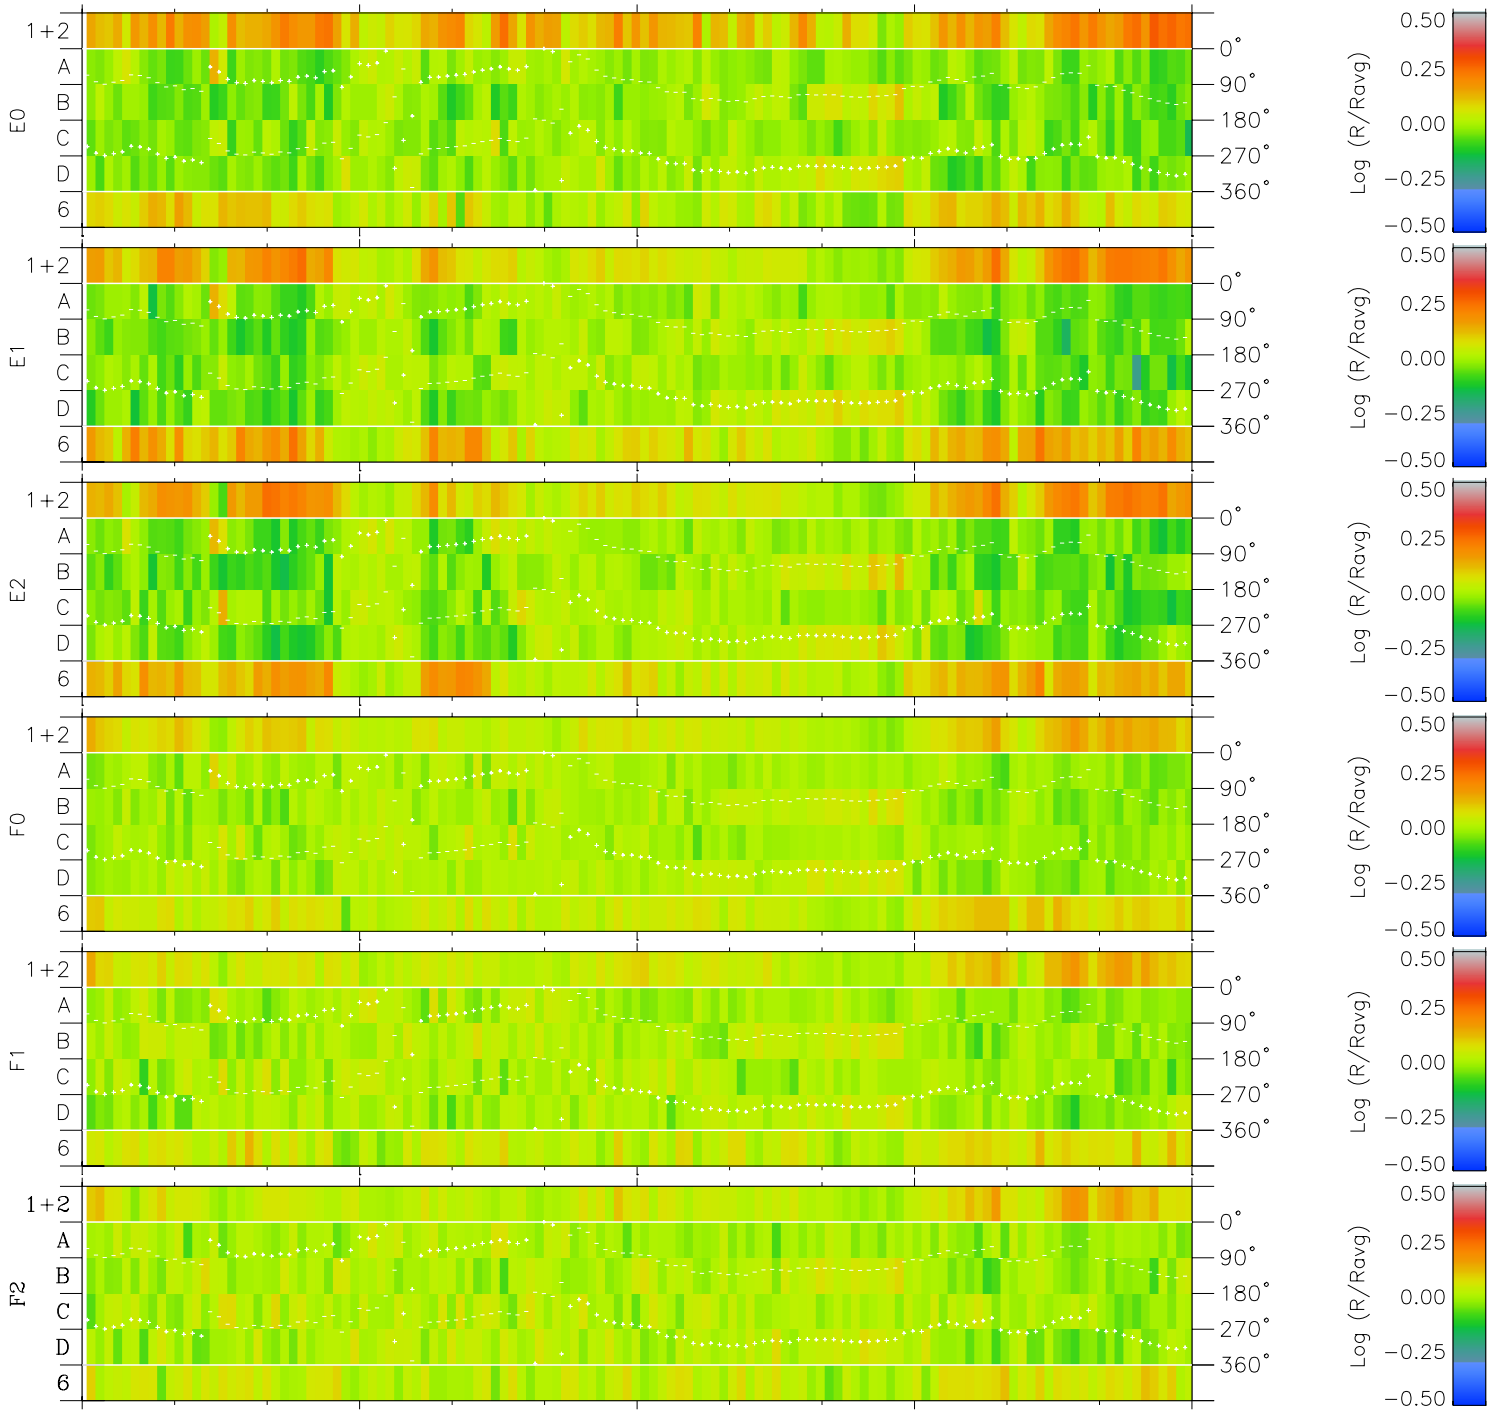

Galileo EPD Real Time Azimuth Anisotropies 98353

Software Version: RTAZIM_MEAN V 1.20
 Data Production: 06-03-00
 Plot Production: Sun Sep 16 19:15:32 2001
 Color File: wondr3
 Geofactor File: 1.1

00:00:00 1998-353	353-06	353-12	353-18	00:00:00 1998-354	
+	+	+	+	+	X JSE(R _j)
-118.61	-119.00	-119.39	-119.76	-120.12	Y JSE(R _j)
35.12	34.85	34.57	34.29	34.01	Z JSE(R _j)
3.18	3.21	3.23	3.25	3.28	

◇ = Jupiter look direction
 □ = Corotation look direction