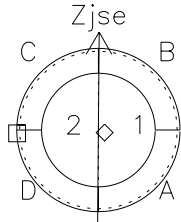

Galileo EPD Real Time Azimuth Anisotropies 98353

Software Version: RTAZIM_MEAN V 1.20
 Data Production: 06-03-00
 Plot Production: Sun Sep 16 19:15:32 2001
 Color File: wondr3
 Geofactor File: 1.1

00:00:00 1998-353	353-06	353-12	353-18	00:00:00 1998-354	
+	+	+	+	+	X JSE(R _j)
-118.61	-119.00	-119.39	-119.76	-120.12	Y JSE(R _j)
35.12	34.85	34.57	34.29	34.01	Z JSE(R _j)
3.18	3.21	3.23	3.25	3.28	

◇ = Jupiter look direction
 □ = Corotation look direction