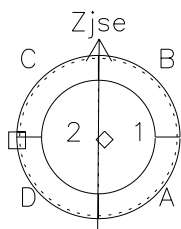

Galileo EPD Real Time Azimuth Anisotropies 98353

Software Version: RTAZIM_FLUX V 1.20
 Data Production: 06-03-00
 Plot Production: Sun Sep 16 19:15:42 2001
 Color File: wondr3
 Geofactor File: 1.1

00:00:00 1998-353	353-06	353-12	353-18	00:00:00 1998-354	X JSE(R _j)
+	+	+	+	+	
-118.61	-119.00	-119.39	-119.76	-120.12	Y JSE(R _j)
35.12	34.85	34.57	34.29	34.01	Z JSE(R _j)
3.18	3.21	3.23	3.25	3.28	

◇ = Jupiter look direction
 □ = Corotation look direction