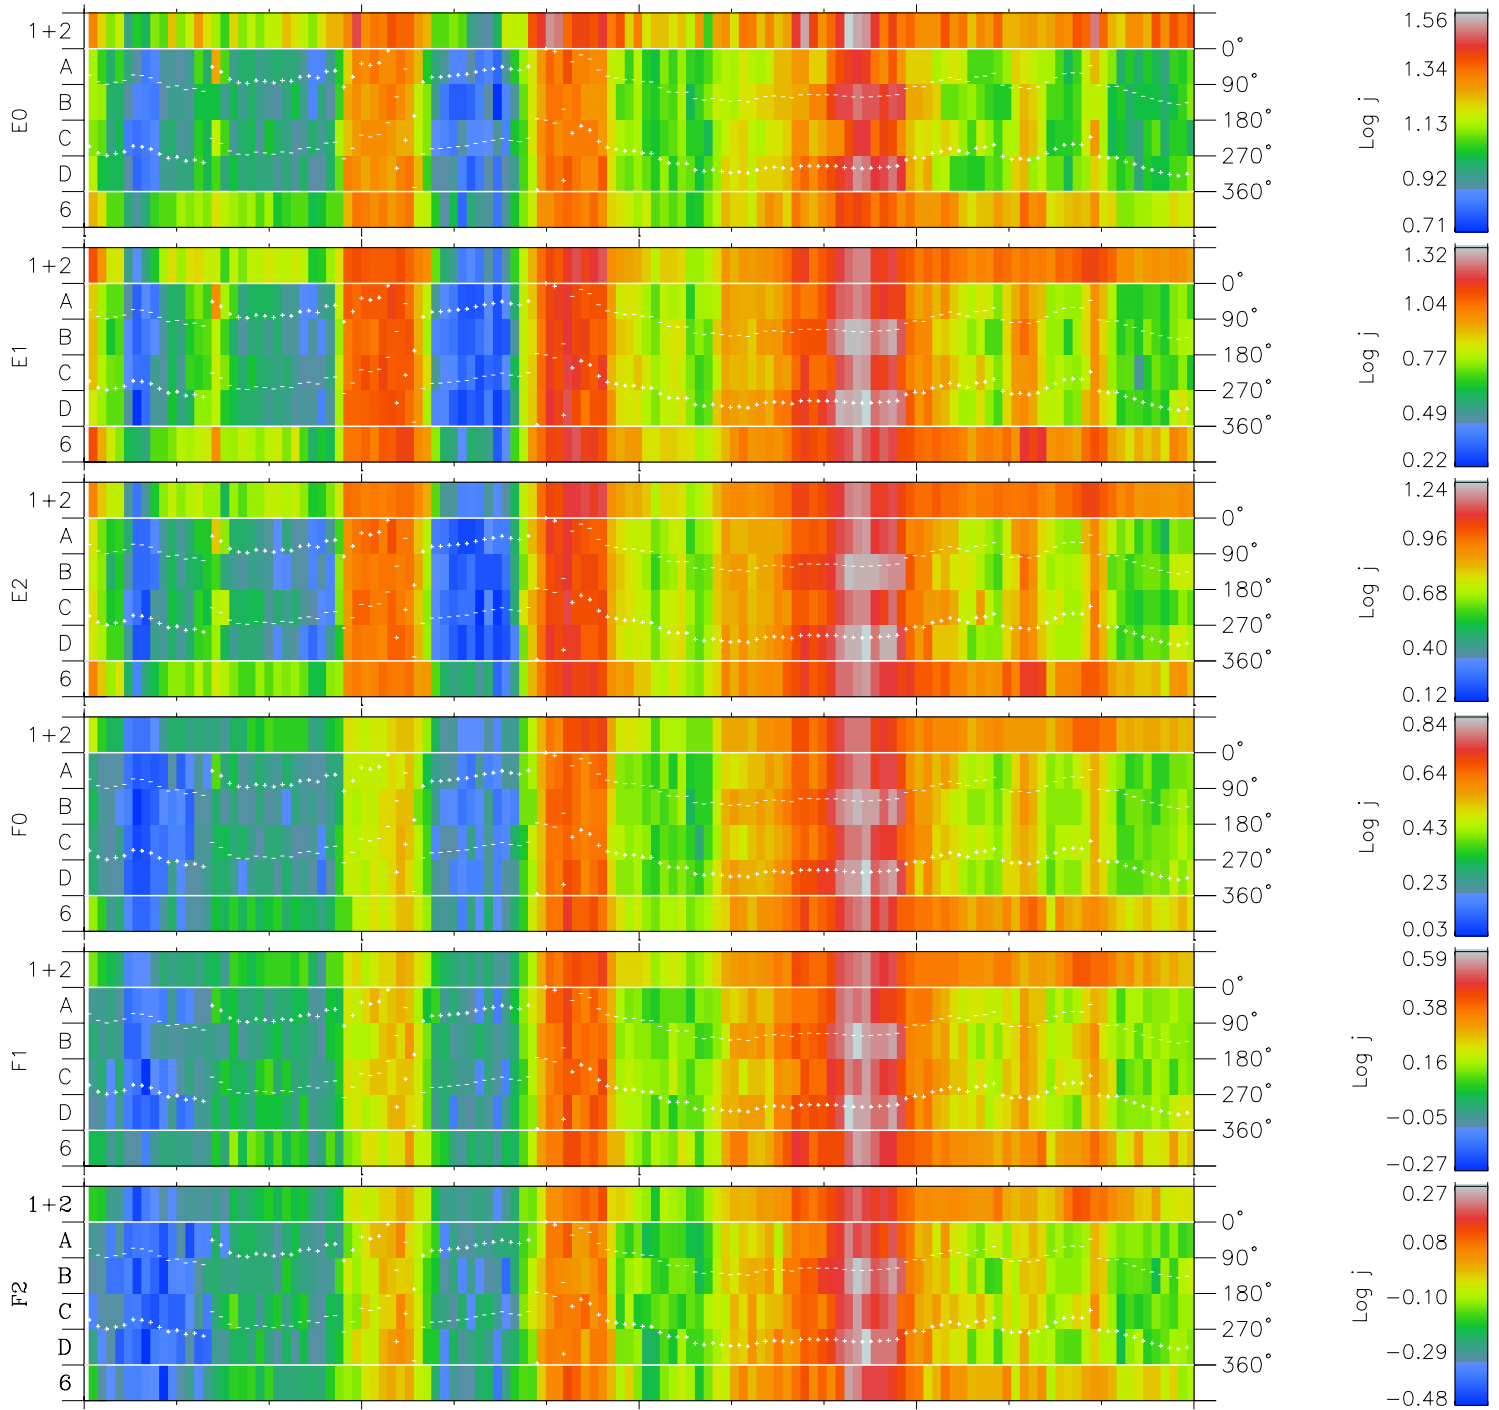

Galileo EPD Real Time Azimuth Anisotropies 98353

Software Version: RTAZIM_FLUX V 1.20
 Data Production: 06-03-00
 Plot Production: Sun Sep 16 19:15:42 2001
 Color File: wondr3
 Geofactor File: 1.1

00:00:00 1998-353	353-06	353-12	353-18	00:00:00 1998-354	X JSE(R _j)
+	+	+	+	+	
-118.61	-119.00	-119.39	-119.76	-120.12	Y JSE(R _j)
35.12	34.85	34.57	34.29	34.01	Z JSE(R _j)
3.18	3.21	3.23	3.25	3.28	

◇ = Jupiter look direction
 □ = Corotation look direction