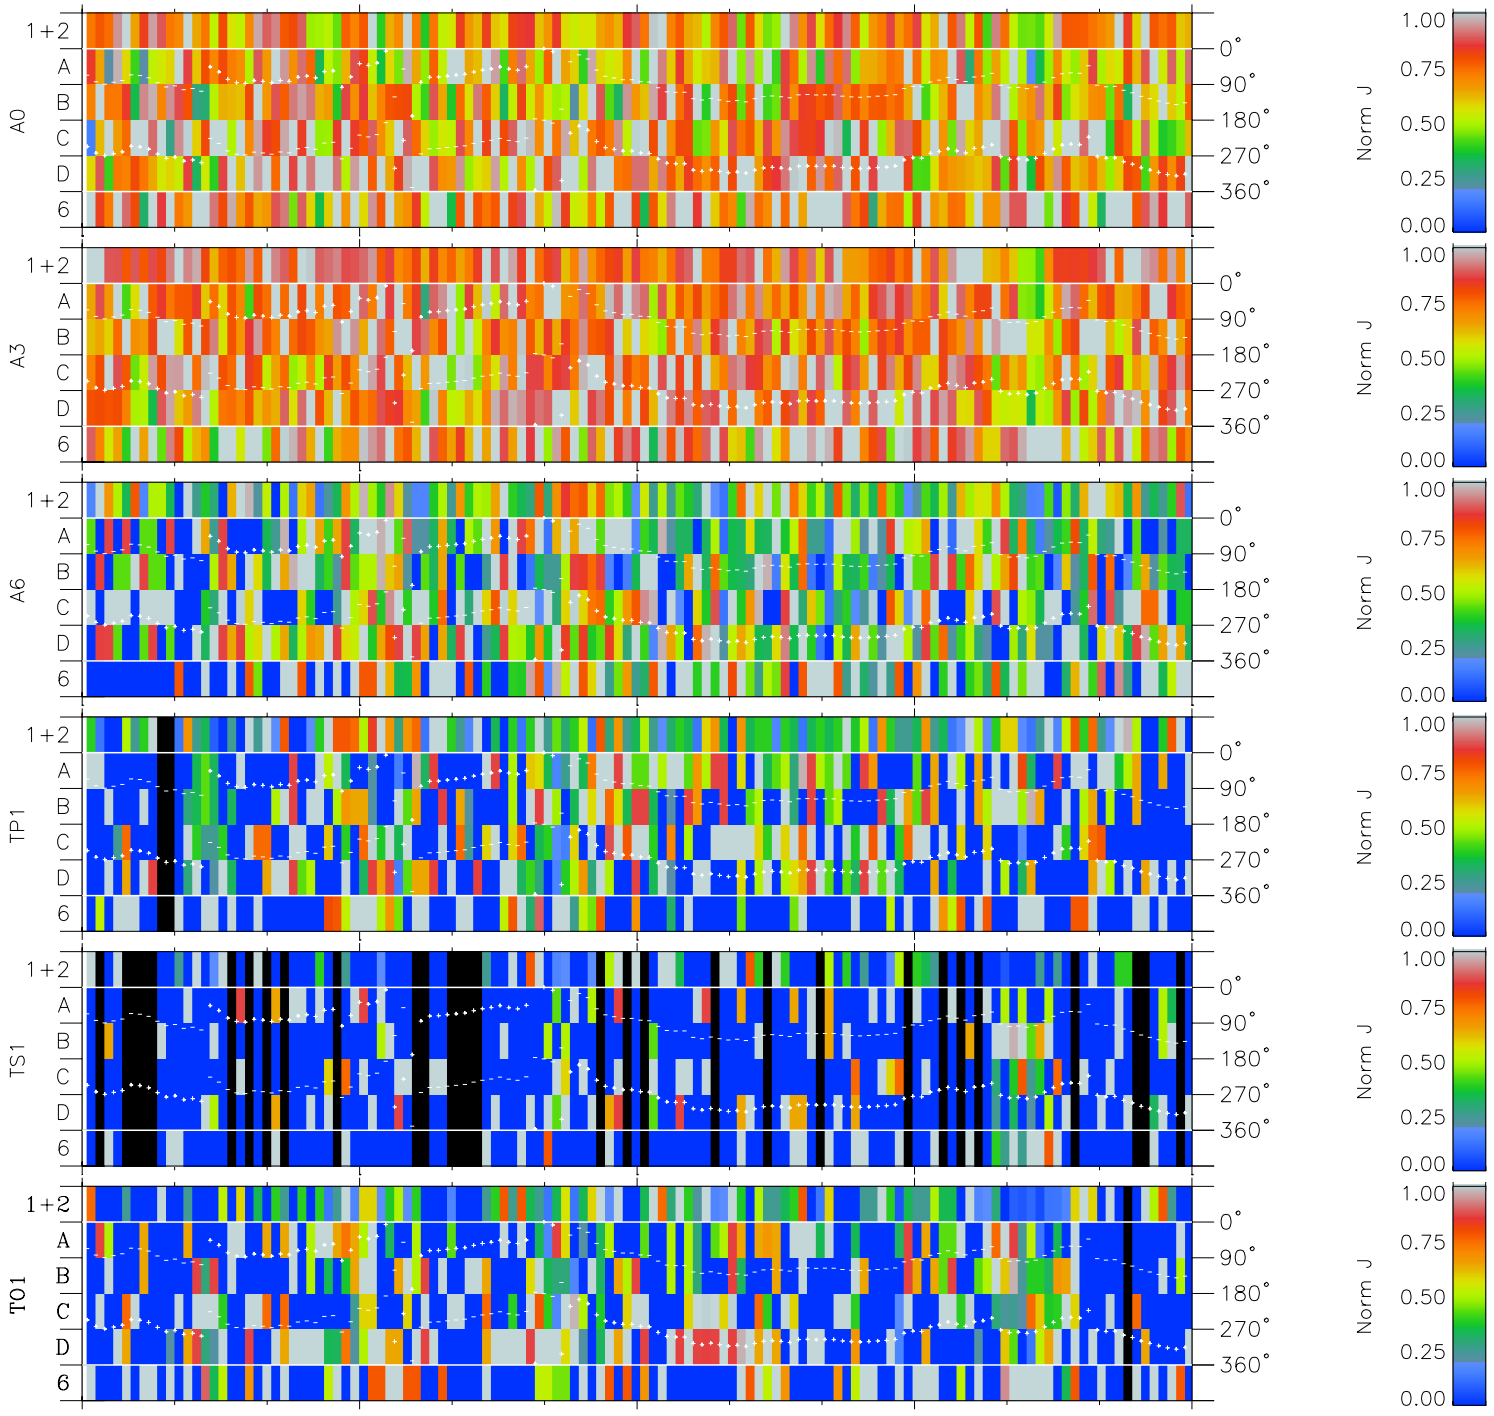

Galileo EPD Real Time Azimuth Anisotropies 98353

Software Version: RTAZIM_NORM V 1.20
Data Production: 06-03-00
Plot Production: Sun Sep 16 19:15:48 2001
Color File: wondr3
Geofactor File: 1.1

00:00:00 1998-353	353-06	353-12	353-18	00:00:00 1998-354	
+	+	+	+	+	
-118.61	-119.00	-119.39	-119.76	-120.12	X JSE(R _j)
35.12	34.85	34.57	34.29	34.01	Y JSE(R _j)
3.18	3.21	3.23	3.25	3.28	Z JSE(R _j)

- ◇ = Jupiter look direction
- = Corotation look direction