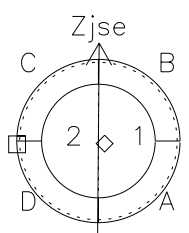

Galileo EPD Real Time Azimuth Anisotropies 98353

Software Version: RTAZIM_NORM V 1.20
Data Production: 06-03-00
Plot Production: Sun Sep 16 19:15:48 2001
Color File: wondr3
Geofactor File: 1.1

00:00:00 1998-353	353-06	353-12	353-18	00:00:00 1998-354	
+	+	+	+	+	
-118.61	-119.00	-119.39	-119.76	-120.12	X JSE(R _j)
35.12	34.85	34.57	34.29	34.01	Y JSE(R _j)
3.18	3.21	3.23	3.25	3.28	Z JSE(R _j)

- ◇ = Jupiter look direction
- = Corotation look direction