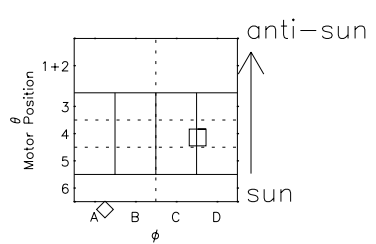

Galileo EPD Real Time Azimuth Anisotropies 98353

Software Version: RTAZIM_NORM V 1.20
Data Production: 06-03-00
Plot Production: Sun Sep 16 19:15:48 2001
Color File: wondr3
Geofactor File: 1.1

00:00:00 1998-353	353-06	353-12	353-18	00:00:00 1998-354	
+	+	+	+	+	
-118.61	-119.00	-119.39	-119.76	-120.12	X JSE(R _j)
35.12	34.85	34.57	34.29	34.01	Y JSE(R _j)
3.18	3.21	3.23	3.25	3.28	Z JSE(R _j)

- ◇ = Jupiter look direction
- = Corotation look direction