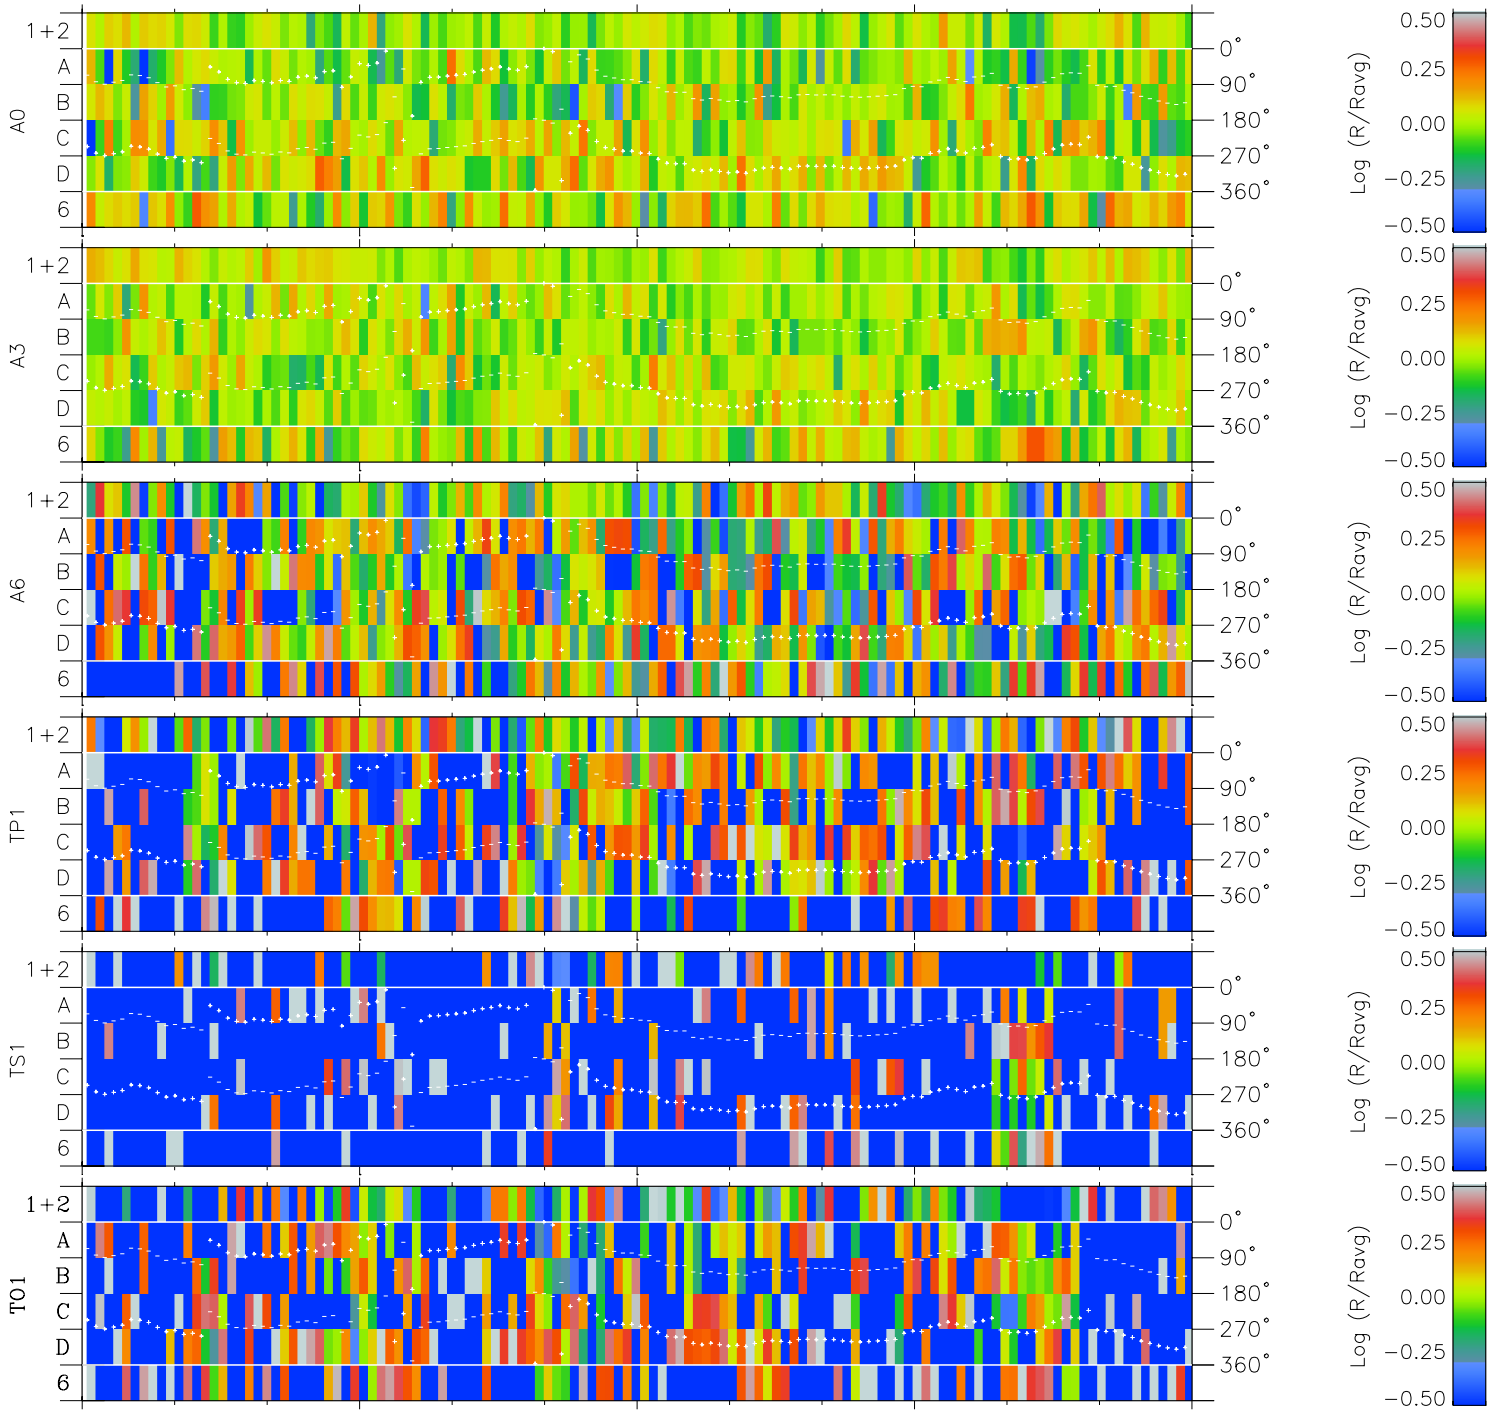

# Galileo EPD Real Time Azimuth Anisotropies 98353

Software Version: RTAZIM\_MEAN V 1.20  
Data Production: 06-03-00  
Plot Production: Sun Sep 16 19:15:27 2001  
Color File: wondr3  
Geofactor File: 1.1

00:00:00 1998-353	353-06	353-12	353-18	00:00:00 1998-354	
+	+	+	+	+	X JSE(R <sub>j</sub> )
-118.61	-119.00	-119.39	-119.76	-120.12	Y JSE(R <sub>j</sub> )
35.12	34.85	34.57	34.29	34.01	Z JSE(R <sub>j</sub> )
3.18	3.21	3.23	3.25	3.28	

- ◇ = Jupiter look direction
- = Corotation look direction