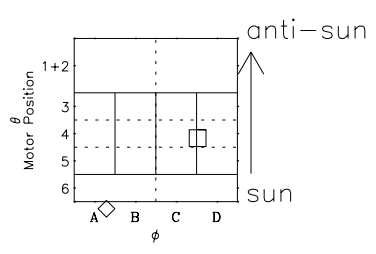

Galileo EPD Real Time Omni Spectrum 98352

Software Version: RTSPEC_OMNI V 1.20
 Data Production: 06-03-00
 Plot Production: Sun Sep 16 19:06:18 2001
 Color File: wondr3
 Geofactor File: 1.1

◇ = Jupiter look direction
 □ = Corotation look direction