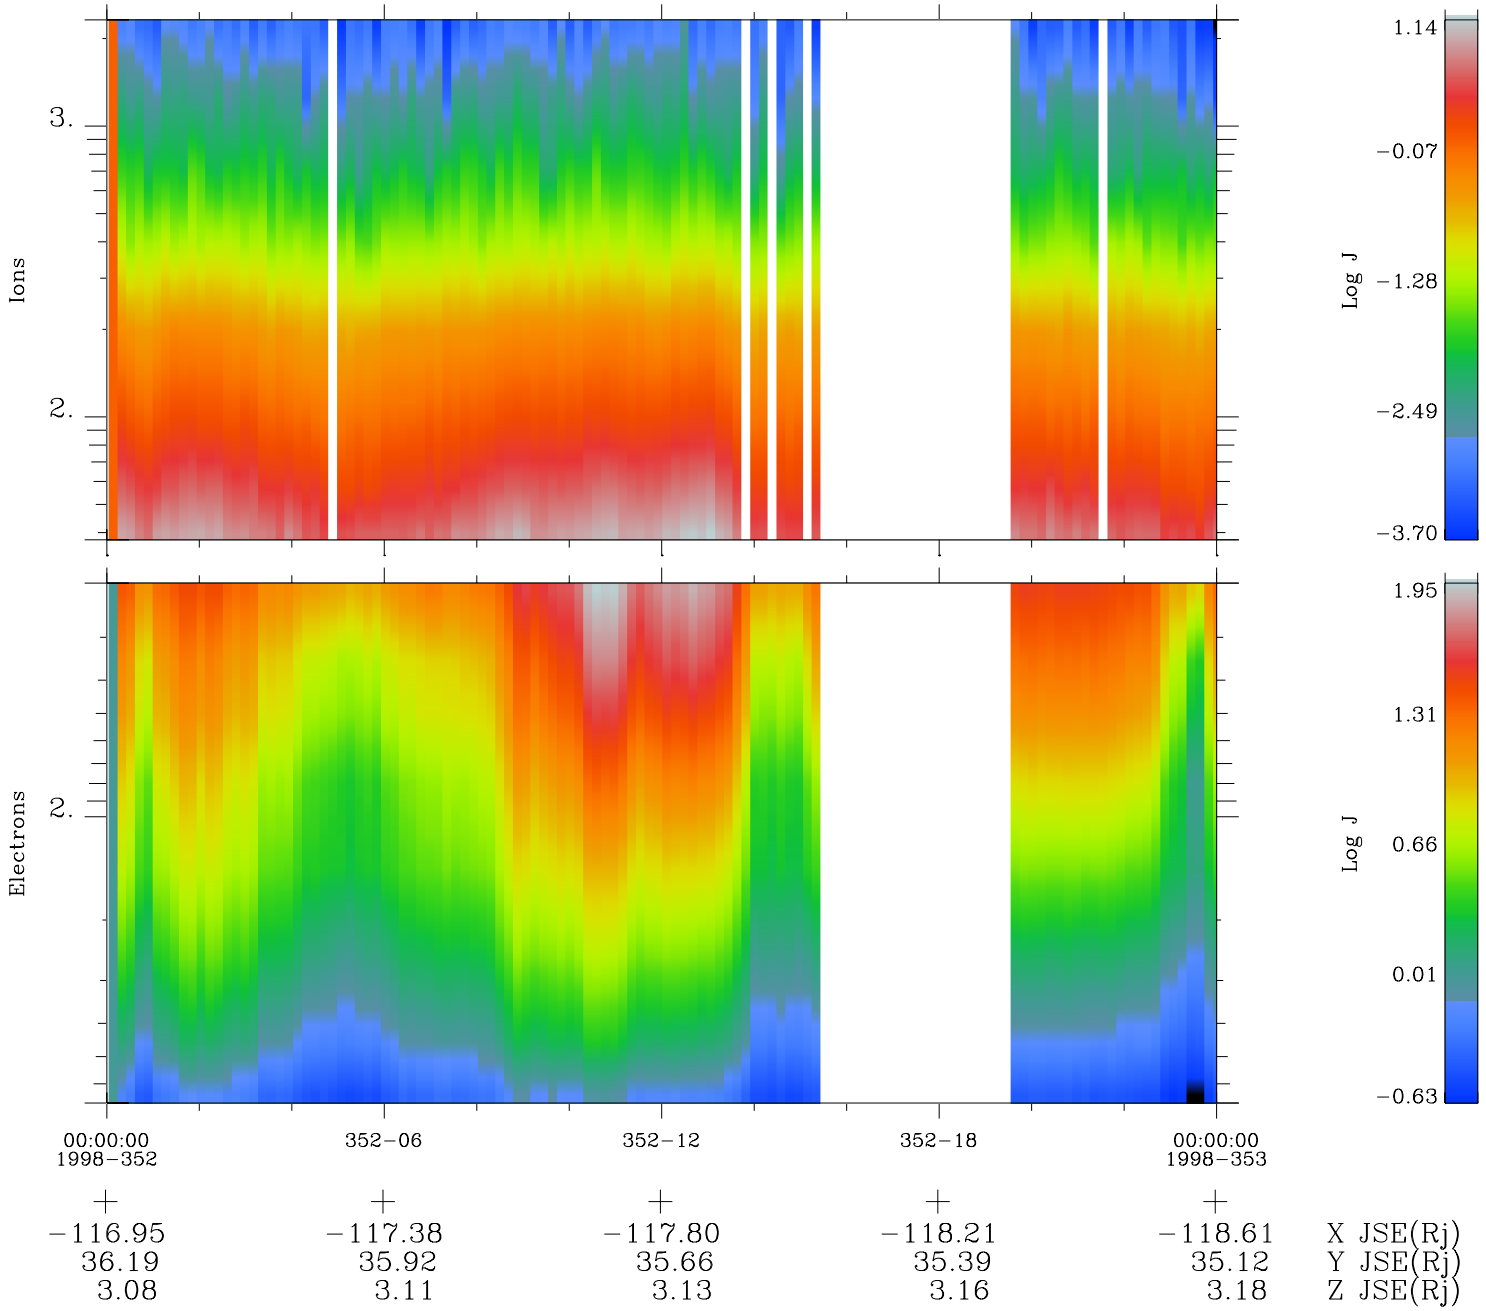

Galileo EPD Real Time Omni Spectrum 98352

Software Version: RTSPEC_OMNI V 1.20
 Data Production: 06-03-00
 Plot Production: Sun Sep 16 19:06:18 2001
 Color File: wondr3
 Geofactor File: 1.1

◇ = Jupiter look direction
 □ = Corotation look direction