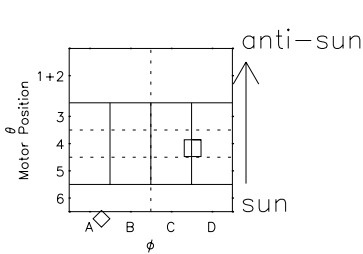

Galileo EPD Real Elevation Anisotropies 98352

Software Version: RTELEV_MEAN V 1.20
 Data Production: 06-03-00
 Plot Production: Sun Sep 16 19:07:07 2001
 Color File: wondr3
 Geofactor File: 1.1

◇ = Jupiter look direction
 □ = Corotation look direction