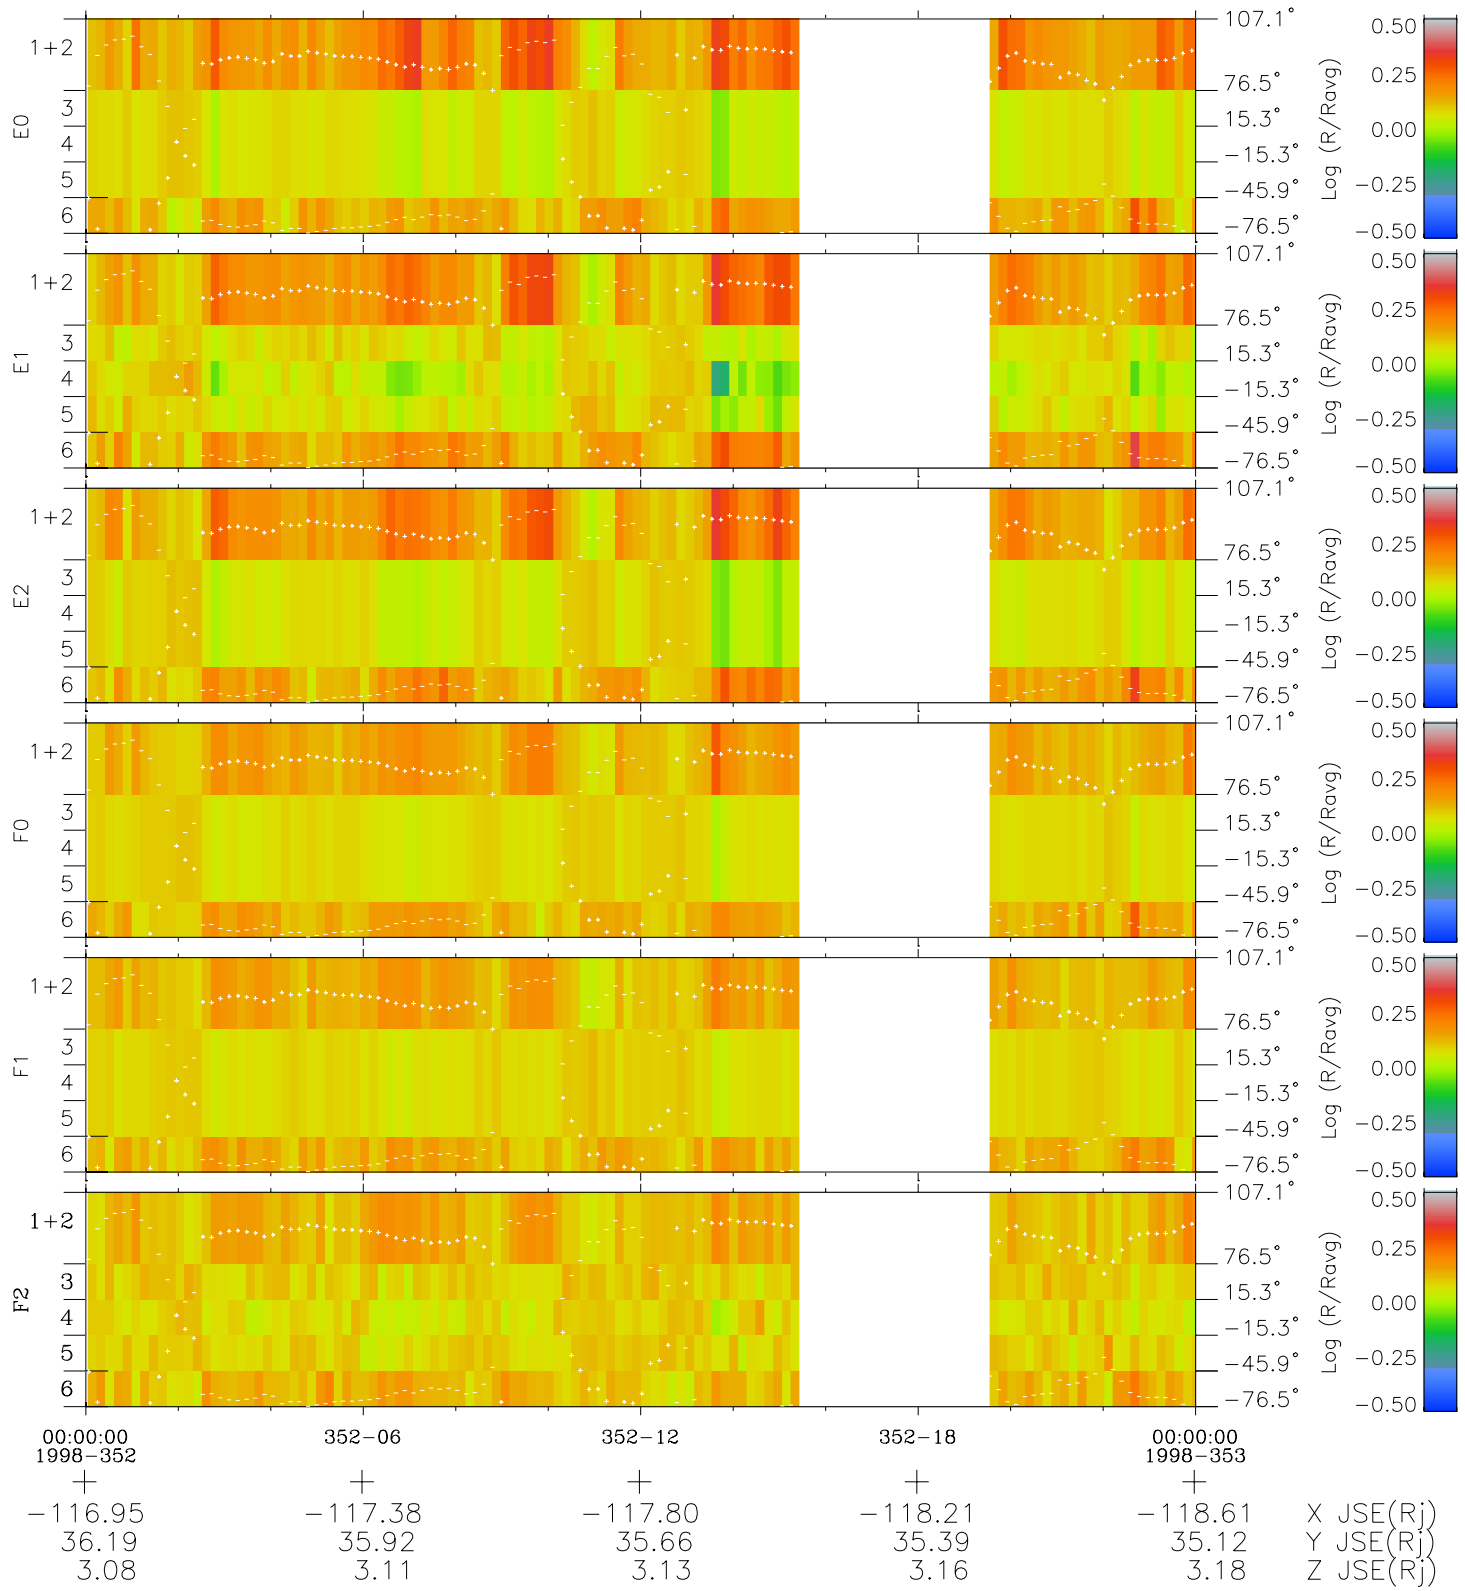

Galileo EPD Real Elevation Anisotropies 98352

Software Version: RTELEV_MEAN V 1.20
 Data Production: 06-03-00
 Plot Production: Sun Sep 16 19:07:07 2001
 Color File: wondr3
 Geofactor File: 1.1

◇ = Jupiter look direction
 □ = Corotation look direction