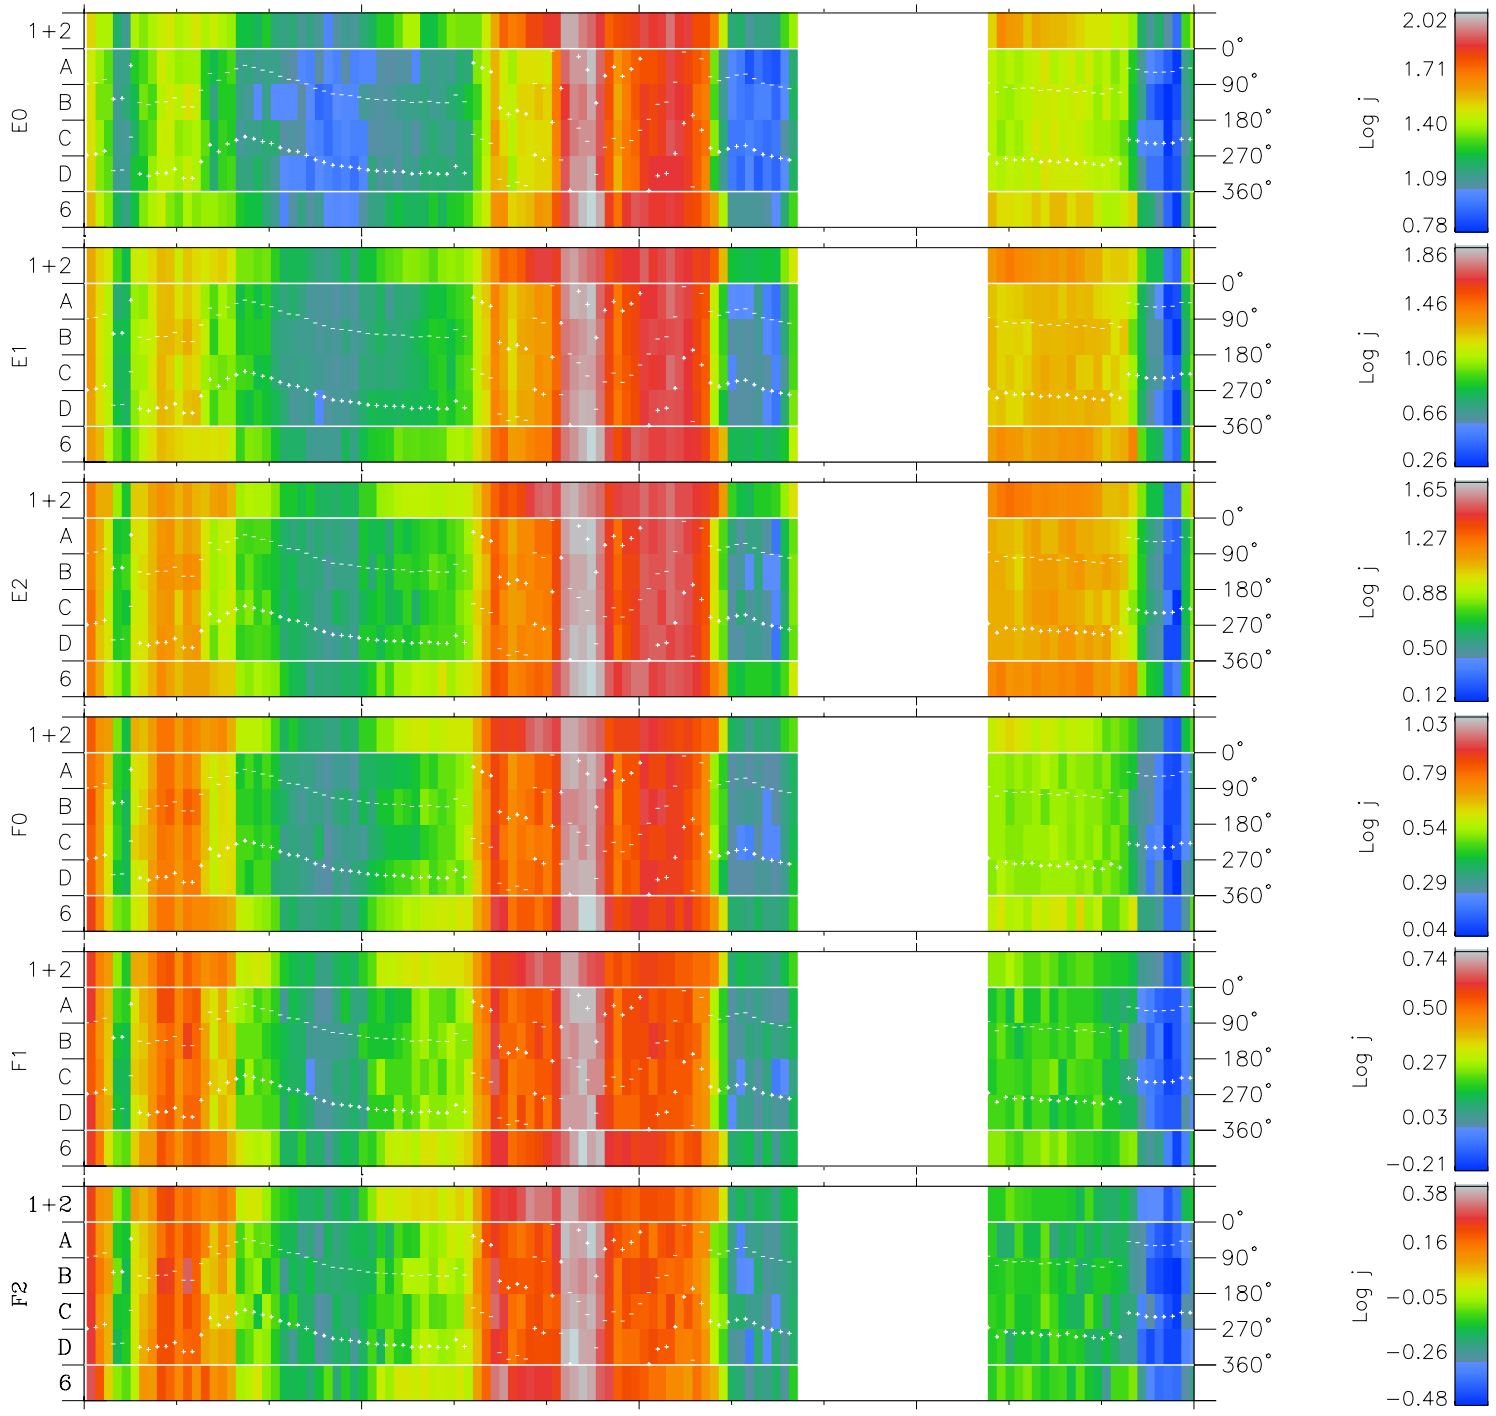

Galileo EPD Real Time Azimuth Anisotropies 98352

Software Version: RTAZIM_FLUX V 1.20
Data Production: 06-03-00
Plot Production: Sun Sep 16 19:07:45 2001
Color File: wondr3
Geofactor File: 1.1

00:00:00 1998-352	352-06	352-12	352-18	00:00:00 1998-353	
+	+	+	+	+	
-116.95	-117.38	-117.80	-118.21	-118.61	X JSE(R_j)
36.19	35.92	35.66	35.39	35.12	Y JSE(R_j)
3.08	3.11	3.13	3.16	3.18	Z JSE(R_j)

◇ = Jupiter look direction
□ = Corotation look direction