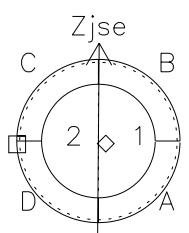

Galileo EPD Real Time Azimuth Anisotropies 98352

Software Version: RTAZIM_NORM V 1.20
Data Production: 06-03-00
Plot Production: Sun Sep 16 19:07:51 2001
Color File: wondr3
Geofactor File: 1.1

00:00:00 1998-352	352-06	352-12	352-18	00:00:00 1998-353	
+	+	+	+	+	
-116.95	-117.38	-117.80	-118.21	-118.61	X JSE(R _j)
36.19	35.92	35.66	35.39	35.12	Y JSE(R _j)
3.08	3.11	3.13	3.16	3.18	Z JSE(R _j)

- ◇ = Jupiter look direction
- = Corotation look direction