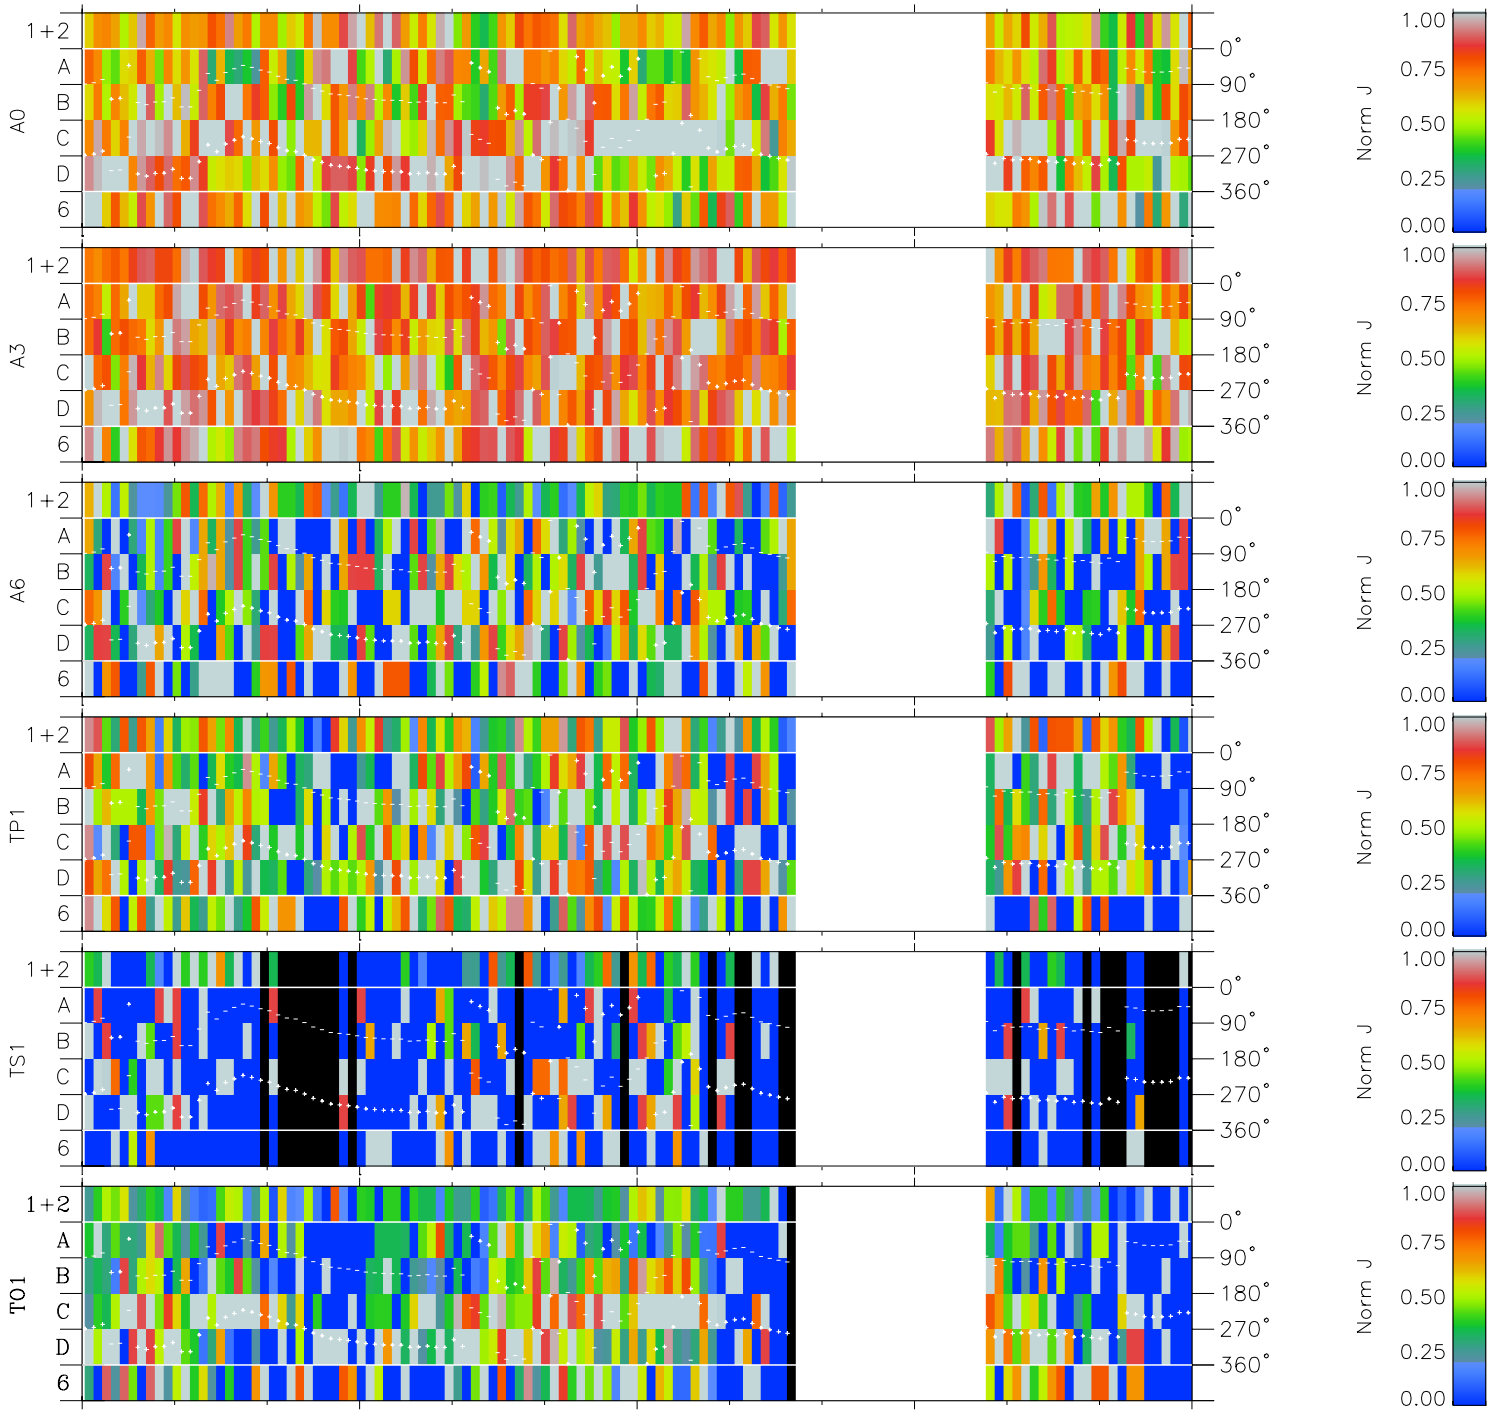

Galileo EPD Real Time Azimuth Anisotropies 98352

Software Version: RTAZIM_NORM V 1.20
Data Production: 06-03-00
Plot Production: Sun Sep 16 19:07:51 2001
Color File: wondr3
Geofactor File: 1.1

00:00:00 1998-352	352-06	352-12	352-18	00:00:00 1998-353	
+	+	+	+	+	
-116.95	-117.38	-117.80	-118.21	-118.61	X JSE(R _j)
36.19	35.92	35.66	35.39	35.12	Y JSE(R _j)
3.08	3.11	3.13	3.16	3.18	Z JSE(R _j)

- ◇ = Jupiter look direction
- = Corotation look direction