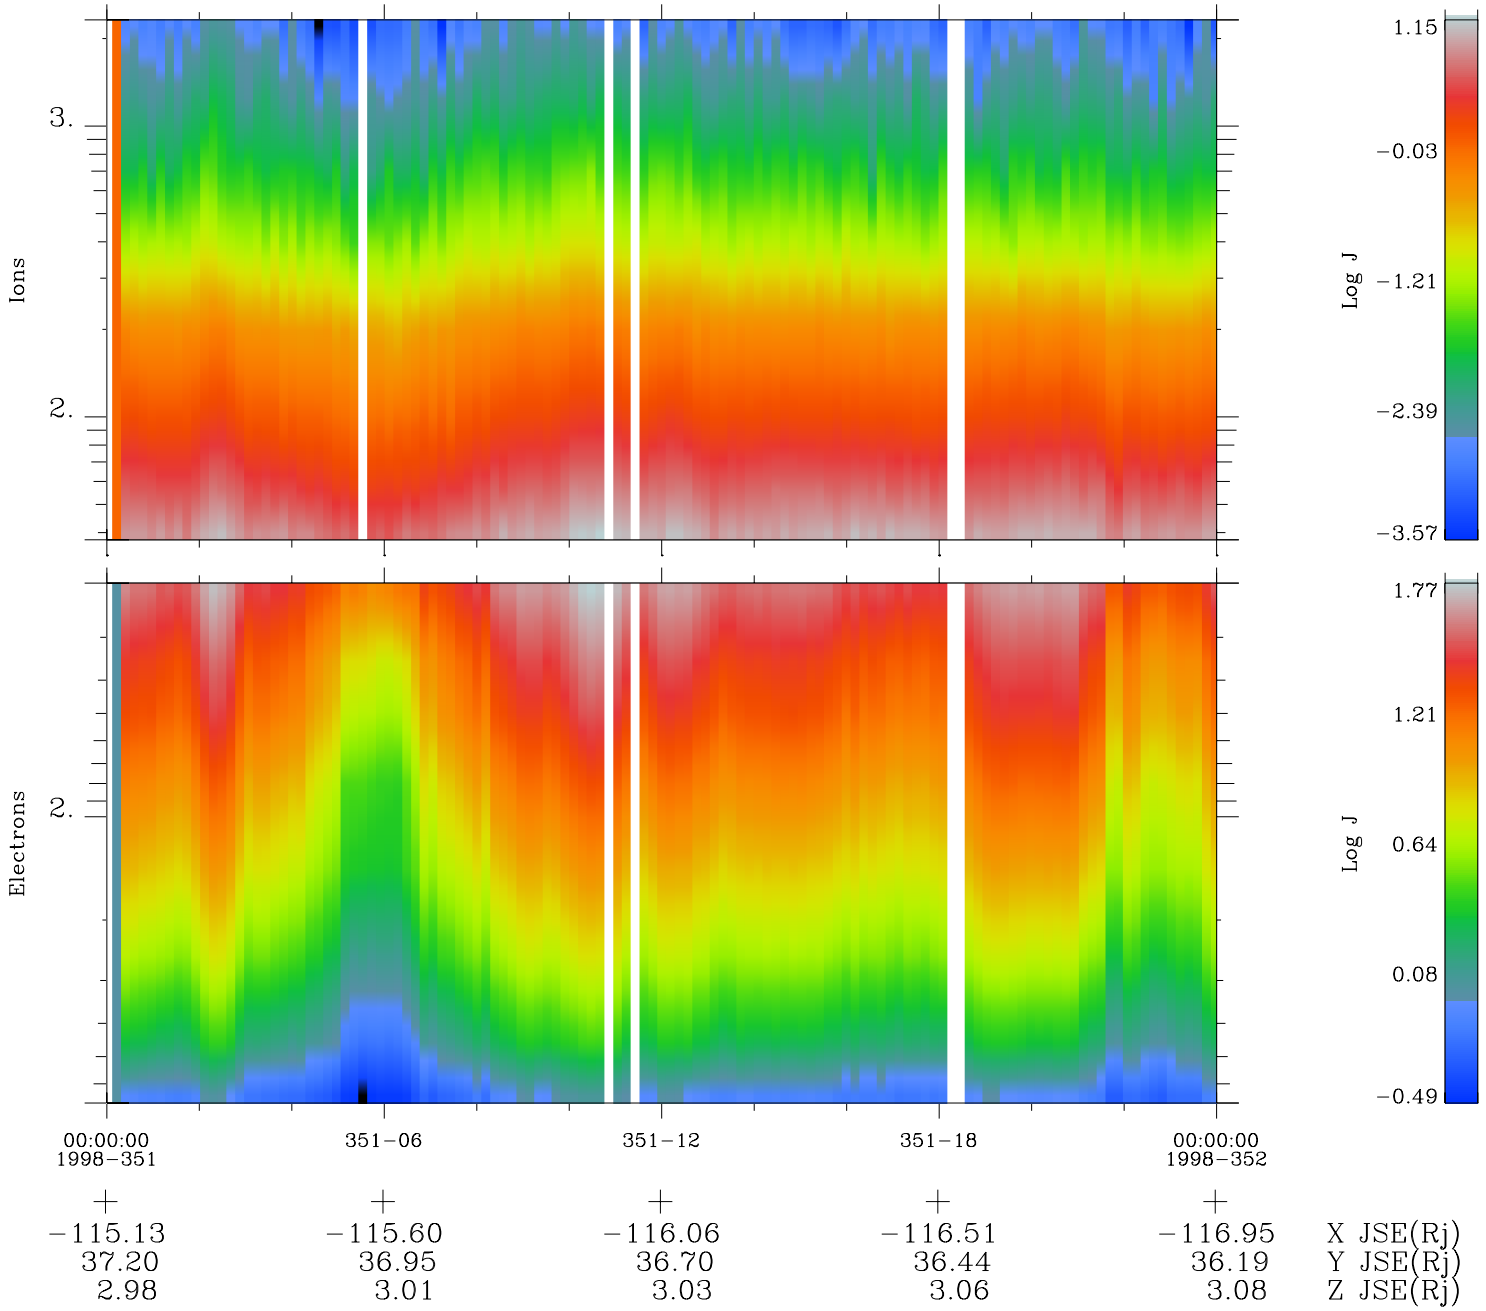

Galileo EPD Real Time Omni Spectrum 98351

Software Version: RTSPEC_OMNI V 1.20
 Data Production: 06-03-00
 Plot Production: Sun Sep 16 18:58:25 2001
 Color File: wondr3
 Geofactor File: 1.1

◇ = Jupiter look direction
 □ = Corotation look direction