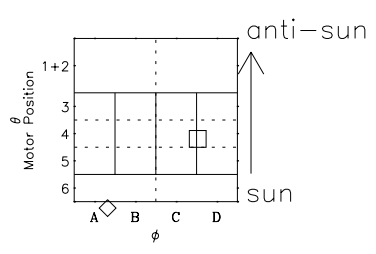

Galileo EPD Real Time Omni Spectrum 98351

Software Version: RTSPEC_OMNI V 1.20
 Data Production: 06-03-00
 Plot Production: Sun Sep 16 18:58:25 2001
 Color File: wondr3
 Geofactor File: 1.1

◇ = Jupiter look direction
 □ = Corotation look direction