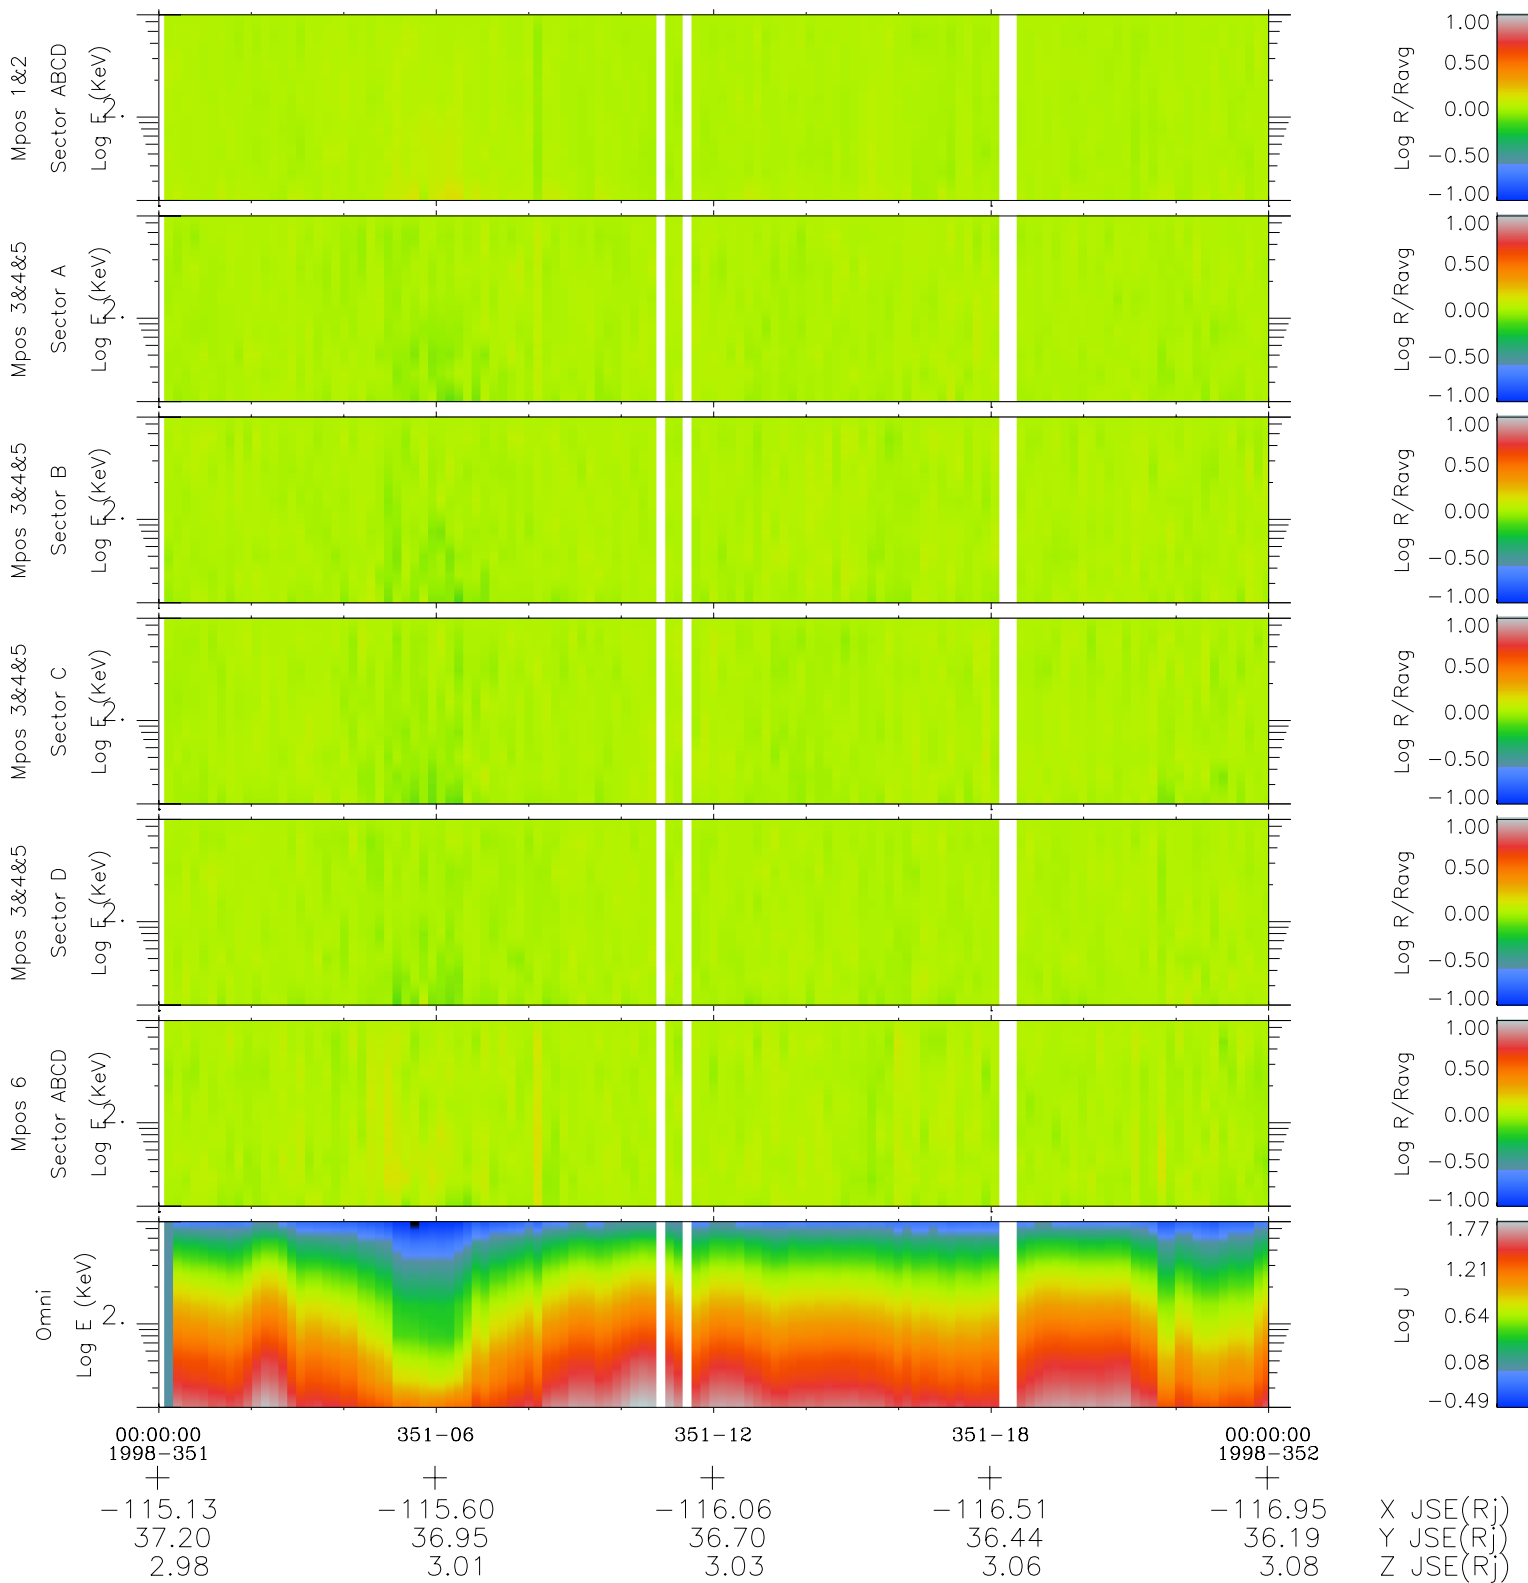

Galileo EPD Real Time R6 Electrons Spectra 98351

Software Version: RTSPEC_R6 V 1.20
 Data Production: 06-03-00
 Plot Production: Sun Sep 16 18:58:19 2001
 Color File: wondr3
 Geofactor File: 1.1

- ◇ = Jupiter look direction
- = Corotation look direction