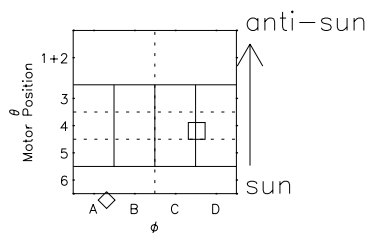

Galileo EPD Real Time R6 Electrons Spectra 98351

Software Version: RTSPEC_R6 V 1.20
 Data Production: 06-03-00
 Plot Production: Sun Sep 16 18:58:19 2001
 Color File: wondr3
 Geofactor File: 1.1

- ◇ = Jupiter look direction
- = Corotation look direction