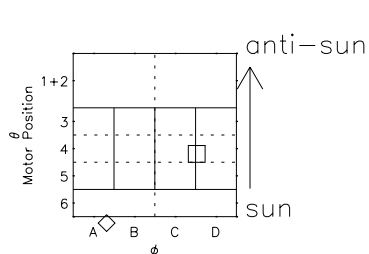

Galileo EPD Real Time R6 Ions Spectra 98351

Software Version: RTSPEC_R6 V 1.20
 Data Production: 06-03-00
 Plot Production: Sun Sep 16 18:58:13 2001
 Color File: wondr3
 Geofactor File: 1.1

- ◇ = Jupiter look direction
- = Corotation look direction