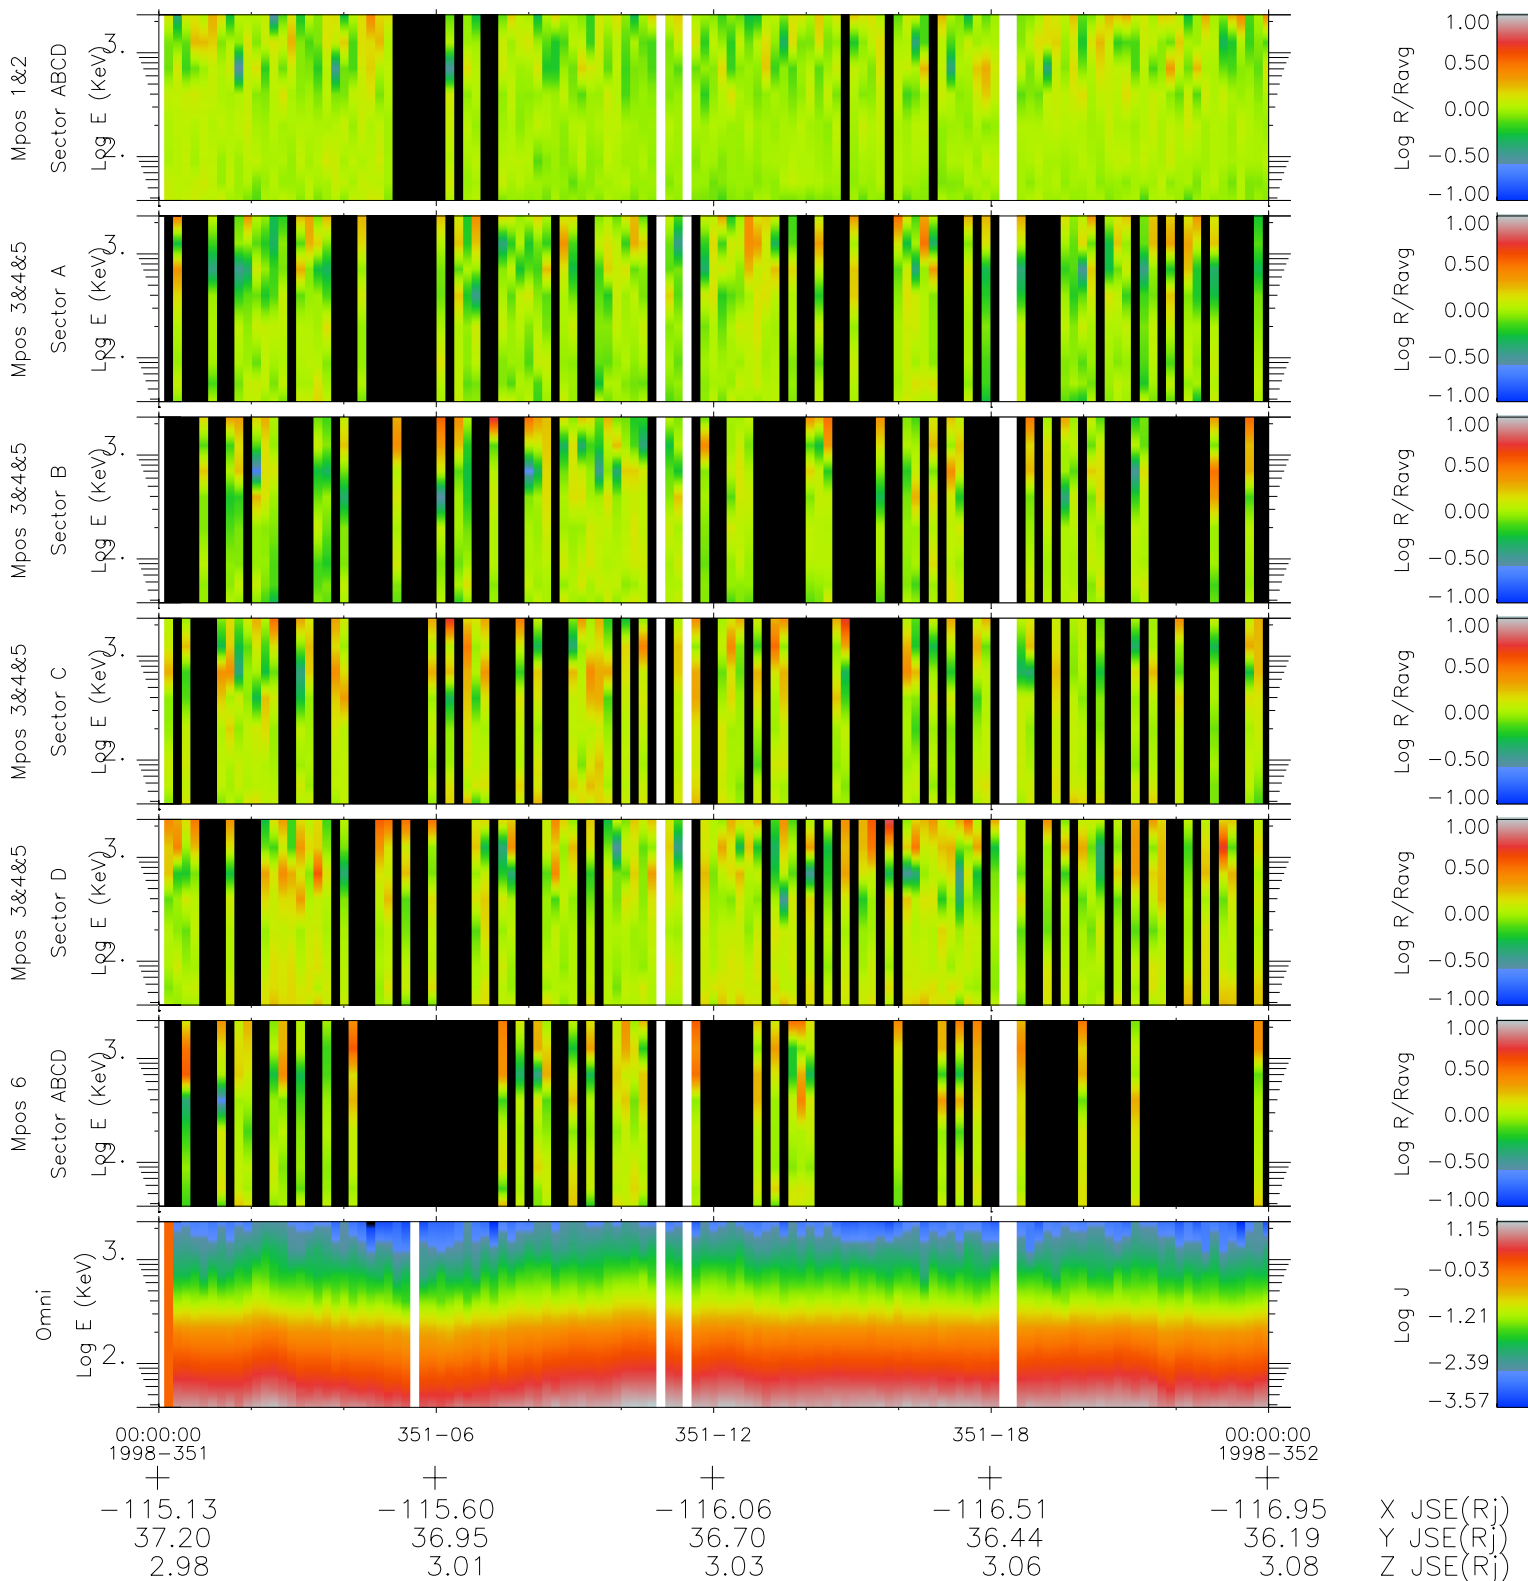

Galileo EPD Real Time R6 Ions Spectra 98351

Software Version: RTSPEC_R6 V 1.20
 Data Production: 06-03-00
 Plot Production: Sun Sep 16 18:58:13 2001
 Color File: wondr3
 Geofactor File: 1.1

- ◇ = Jupiter look direction
- = Corotation look direction