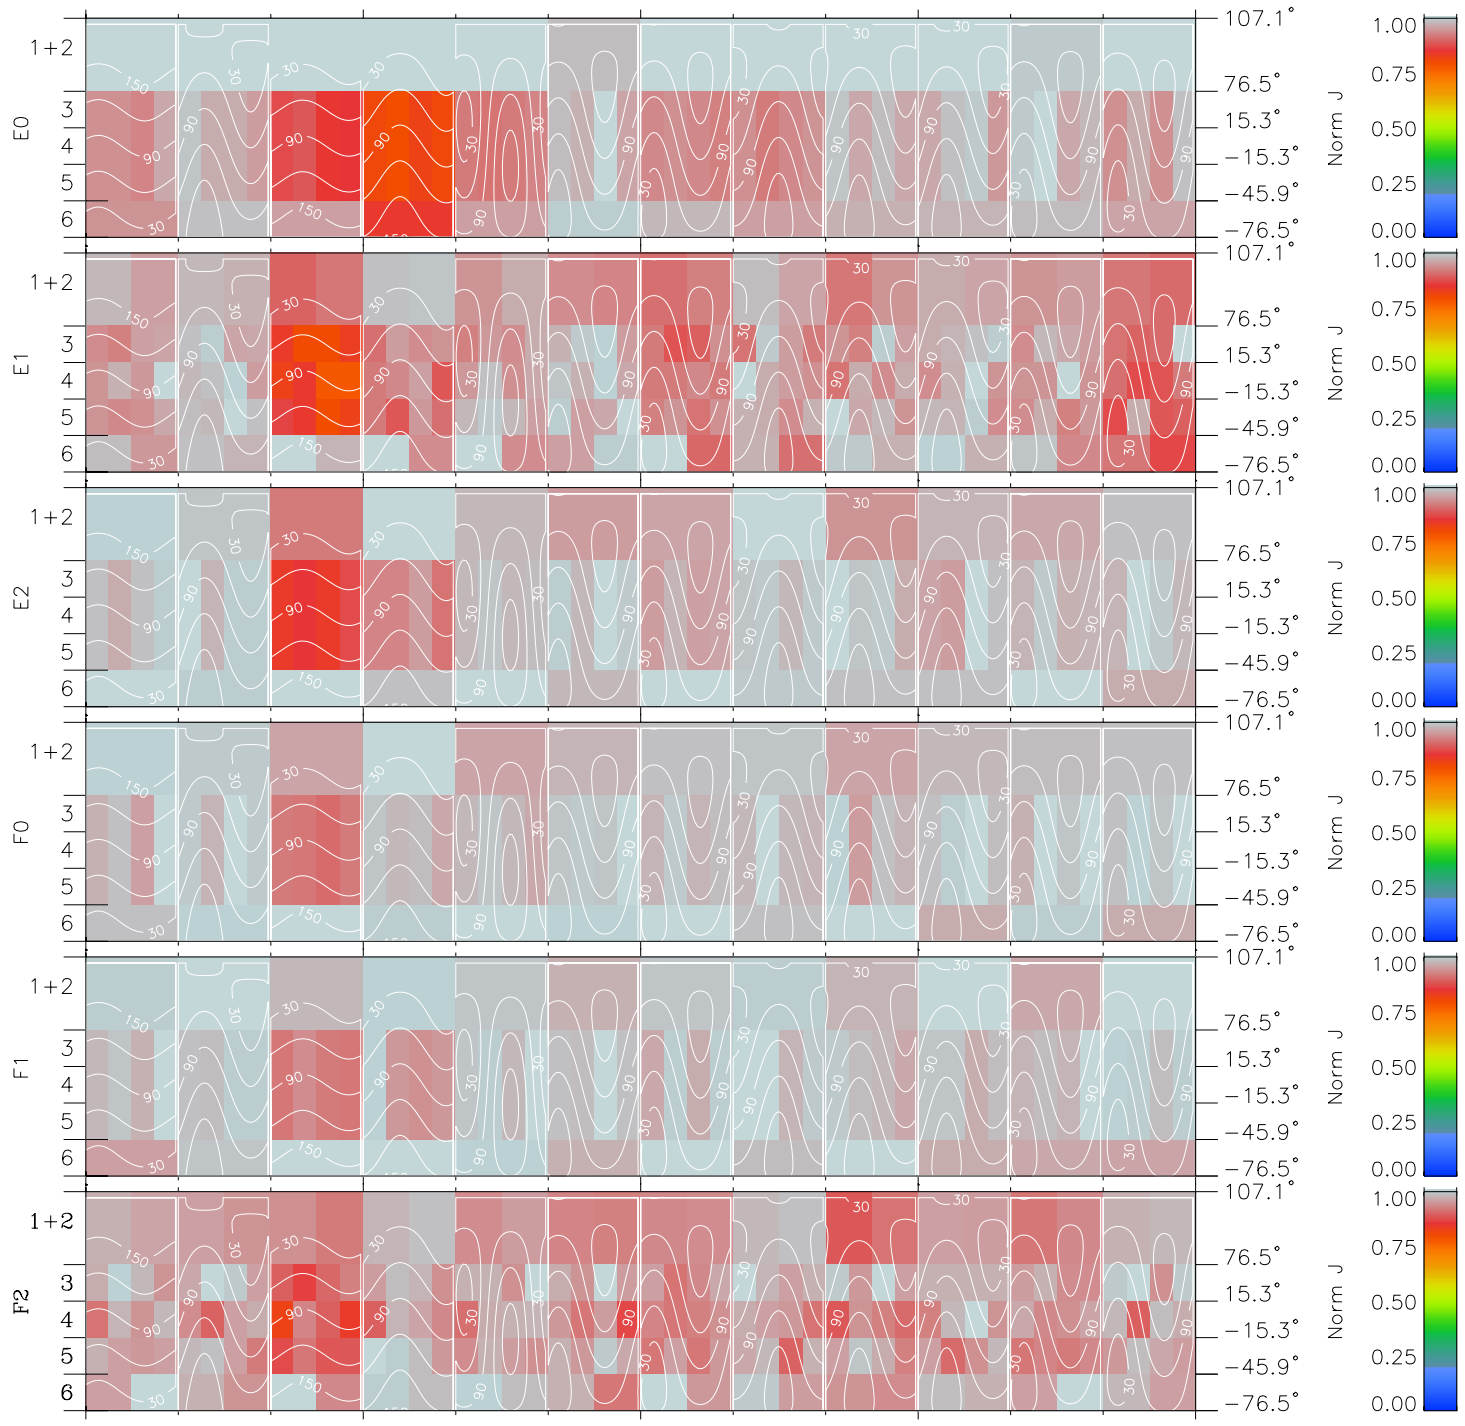

# Galileo EPD Real Time All-Sky Anisotropies 98351

Software Version: RTSKY\_NORM V 1.20  
Data Production: 06-03-00  
Plot Production: Sun Sep 16 18:59:06 2001  
Color File: wondr3  
Geofactor File: 1.1

00:00:00 1998-351	351-06	351-12	351-18	00:00:00 1998-352	
+	+	+	+	+	X JSE(R <sub>j</sub> )
-115.13	-115.60	-116.06	-116.51	-116.95	Y JSE(R <sub>j</sub> )
37.20	36.95	36.70	36.44	36.19	Z JSE(R <sub>j</sub> )
2.98	3.01	3.03	3.06	3.08	

- ◇ = Jupiter look direction
- = Corotation look direction