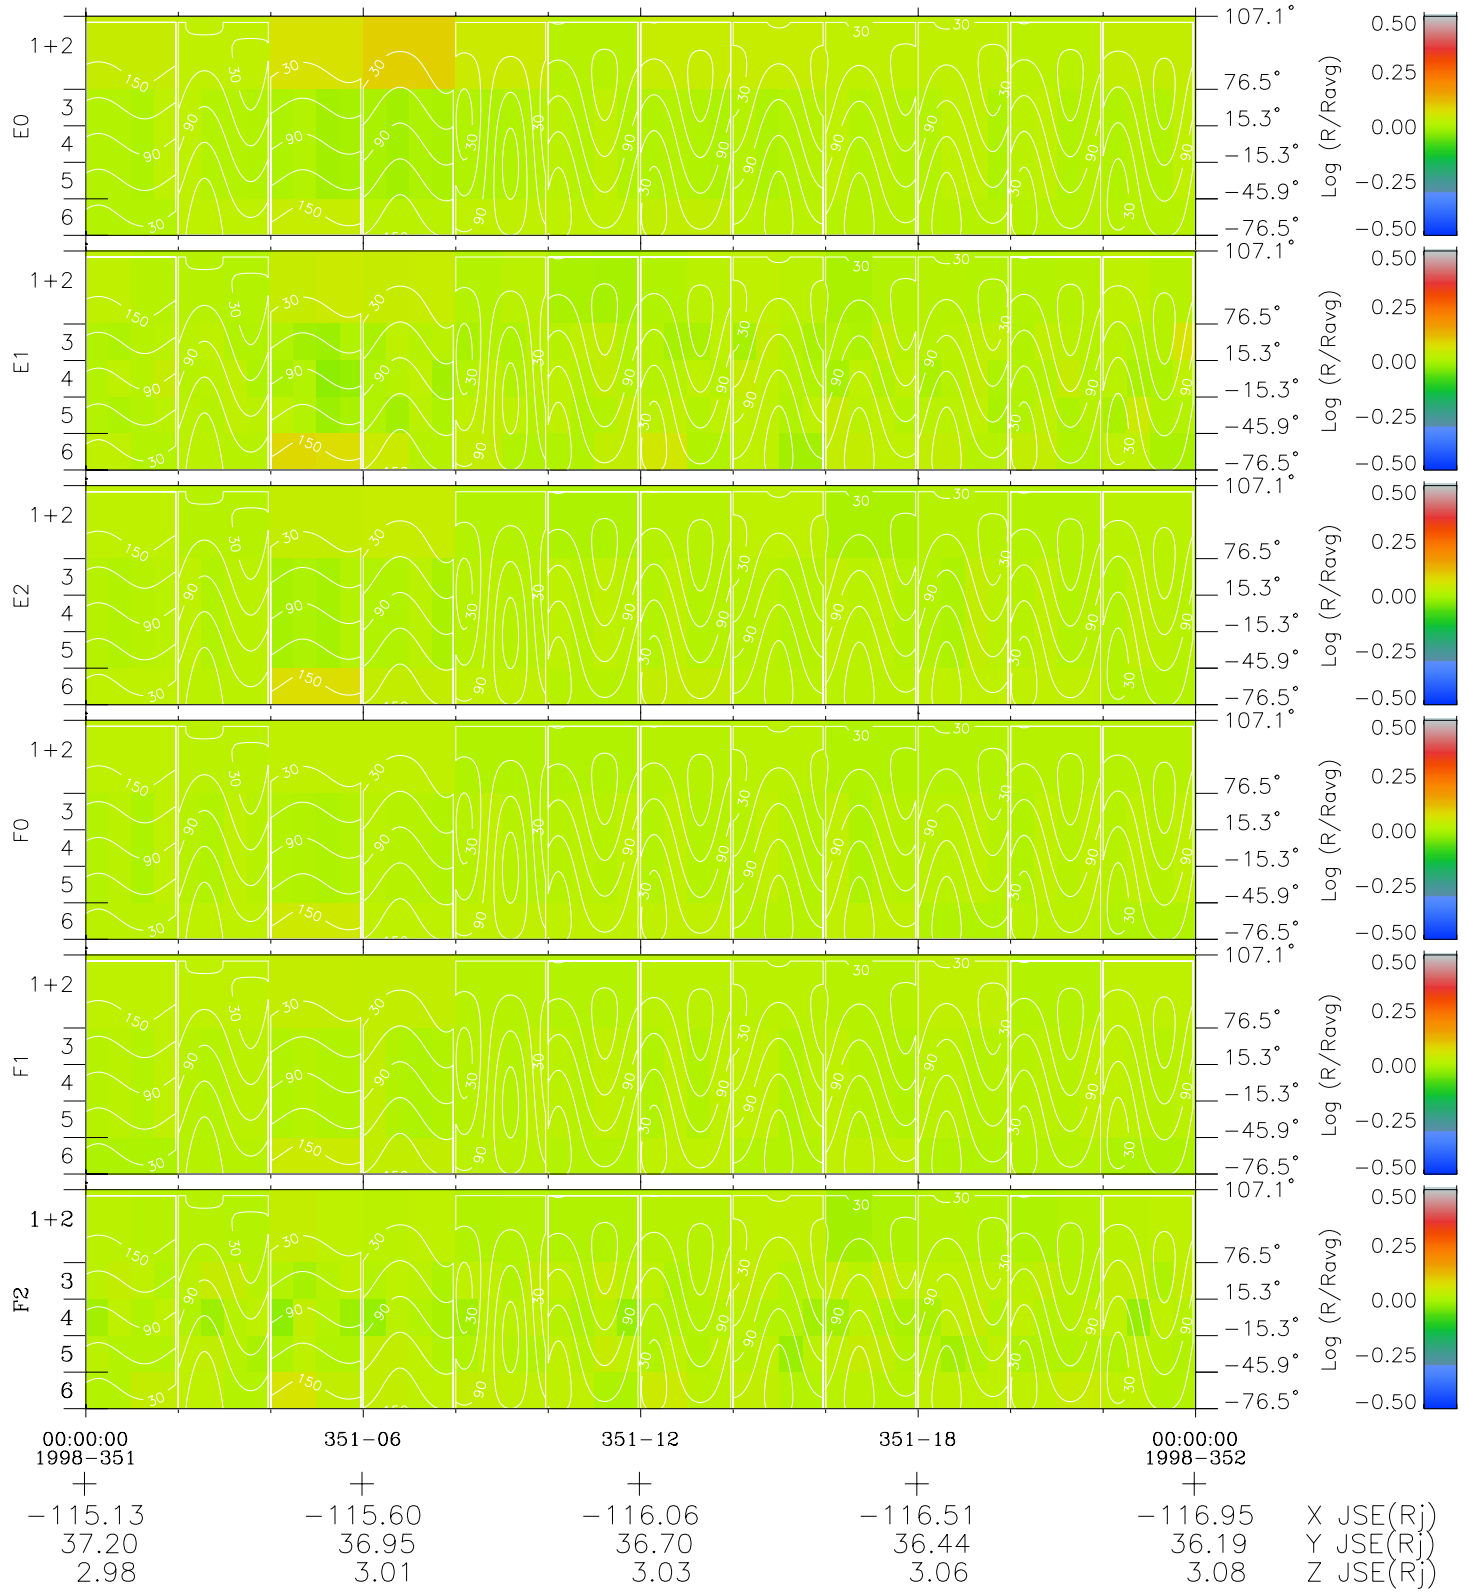

Galileo EPD Real Time All-Sky Anisotropies 98351

Software Version: RTSKY_MEAN V 1.20
 Data Production: 06-03-00
 Plot Production: Sun Sep 16 18:58:39 2001
 Color File: wondr3
 Geofactor File: 1.1

- ◇ = Jupiter look direction
- = Corotation look direction