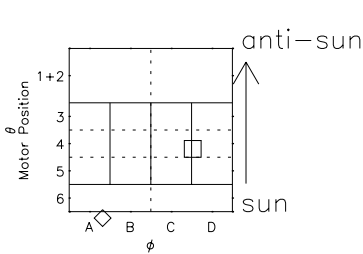

Galileo EPD Real Time All-Sky Anisotropies 98351

Software Version: RTSKY_MEAN V 1.20
 Data Production: 06-03-00
 Plot Production: Sun Sep 16 18:58:39 2001
 Color File: wondr3
 Geofactor File: 1.1

- ◇ = Jupiter look direction
- = Corotation look direction