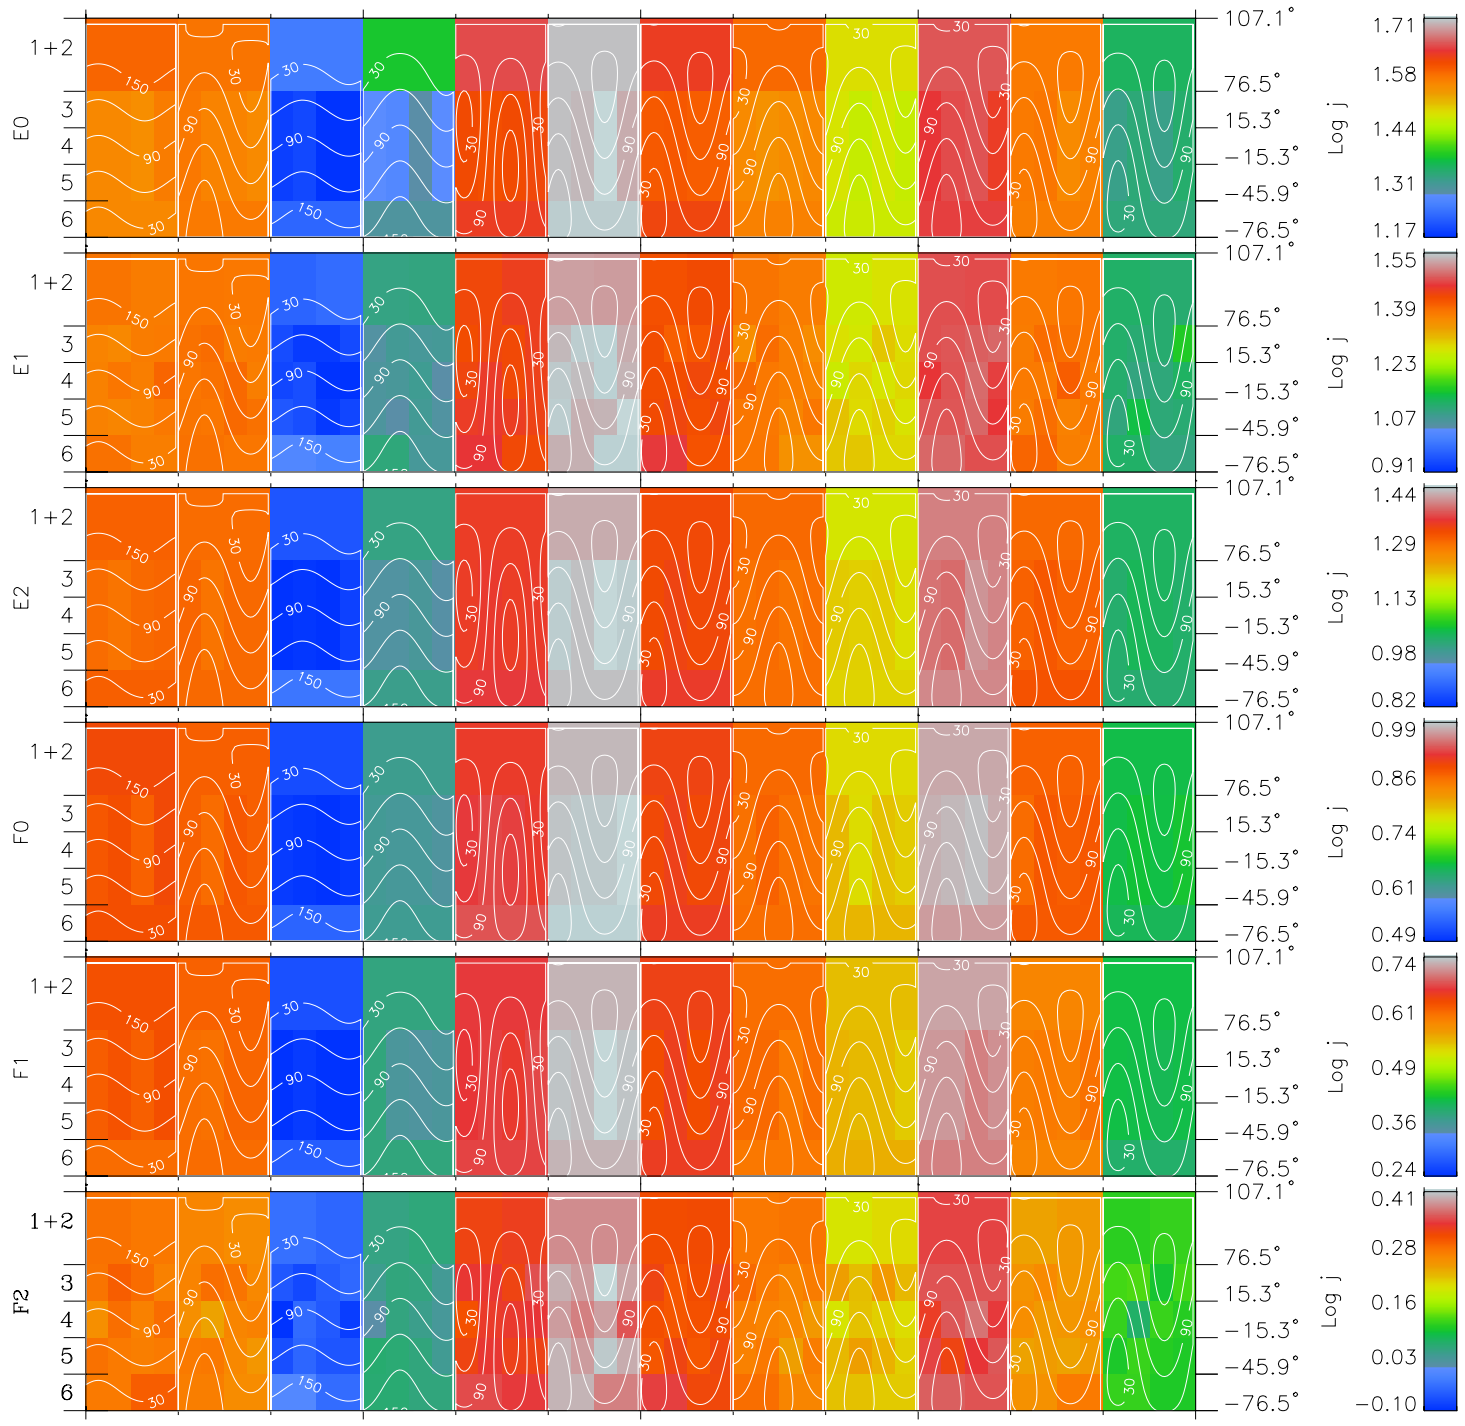

Galileo EPD Real Time All-Sky Anisotropies 98351

Software Version: RTSKY_FLUX V 1.20
 Data Production: 06-03-00
 Plot Production: Sun Sep 16 18:58:53 2001
 Color File: wondr3
 Geofactor File: 1.1

00:00:00 1998-351	351-06	351-12	351-18	00:00:00 1998-352	X JSE(R _j)
+ -115.13	+ -115.60	+ -116.06	+ -116.51	+ -116.95	Y JSE(R _j)
37.20	36.95	36.70	36.44	36.19	Z JSE(R _j)
2.98	3.01	3.03	3.06	3.08	

- ◇ = Jupiter look direction
- = Corotation look direction