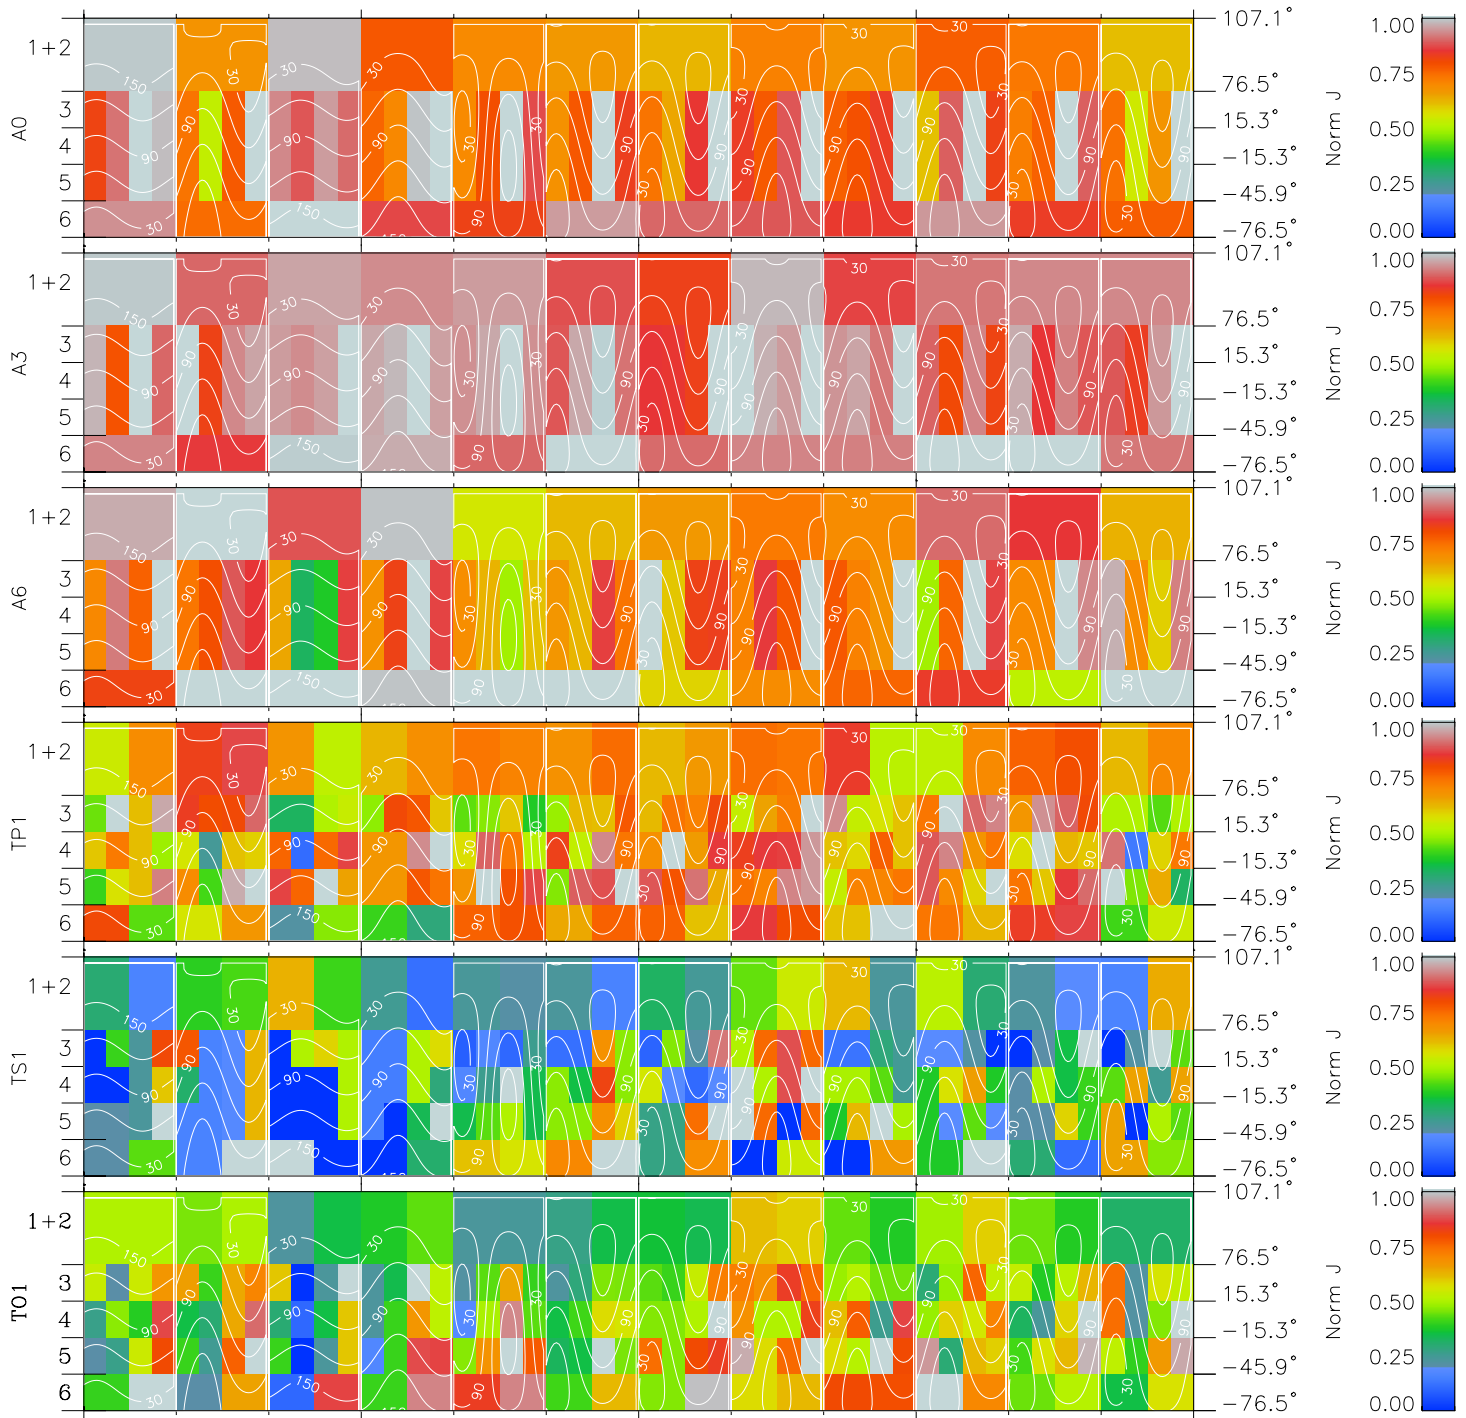

Galileo EPD Real Time All-Sky Anisotropies 98351

Software Version: RTSKY_NORM V 1.20
Data Production: 06-03-00
Plot Production: Sun Sep 16 18:59:00 2001
Color File: wondr3
Geofactor File: 1.1

00:00:00 1998-351	351-06	351-12	351-18	00:00:00 1998-352	X JSE(R _j)
+ -115.13 37.20 2.98	+ -115.60 36.95 3.01	+ -116.06 36.70 3.03	+ -116.51 36.44 3.06	+ -116.95 36.19 3.08	Y JSE(R _j)
					Z JSE(R _j)

- ◇ = Jupiter look direction
- = Corotation look direction