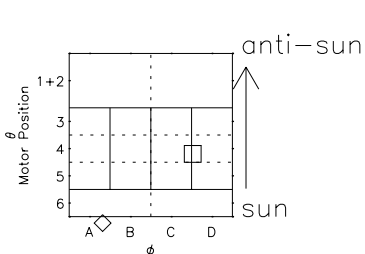

Galileo EPD Real Time All-Sky Anisotropies 98351

Software Version: RTSKY_MEAN V 1.20
Data Production: 06-03-00
Plot Production: Sun Sep 16 18:58:32 2001
Color File: wondr3
Geofactor File: 1.1

- ◇ = Jupiter look direction
- = Corotation look direction