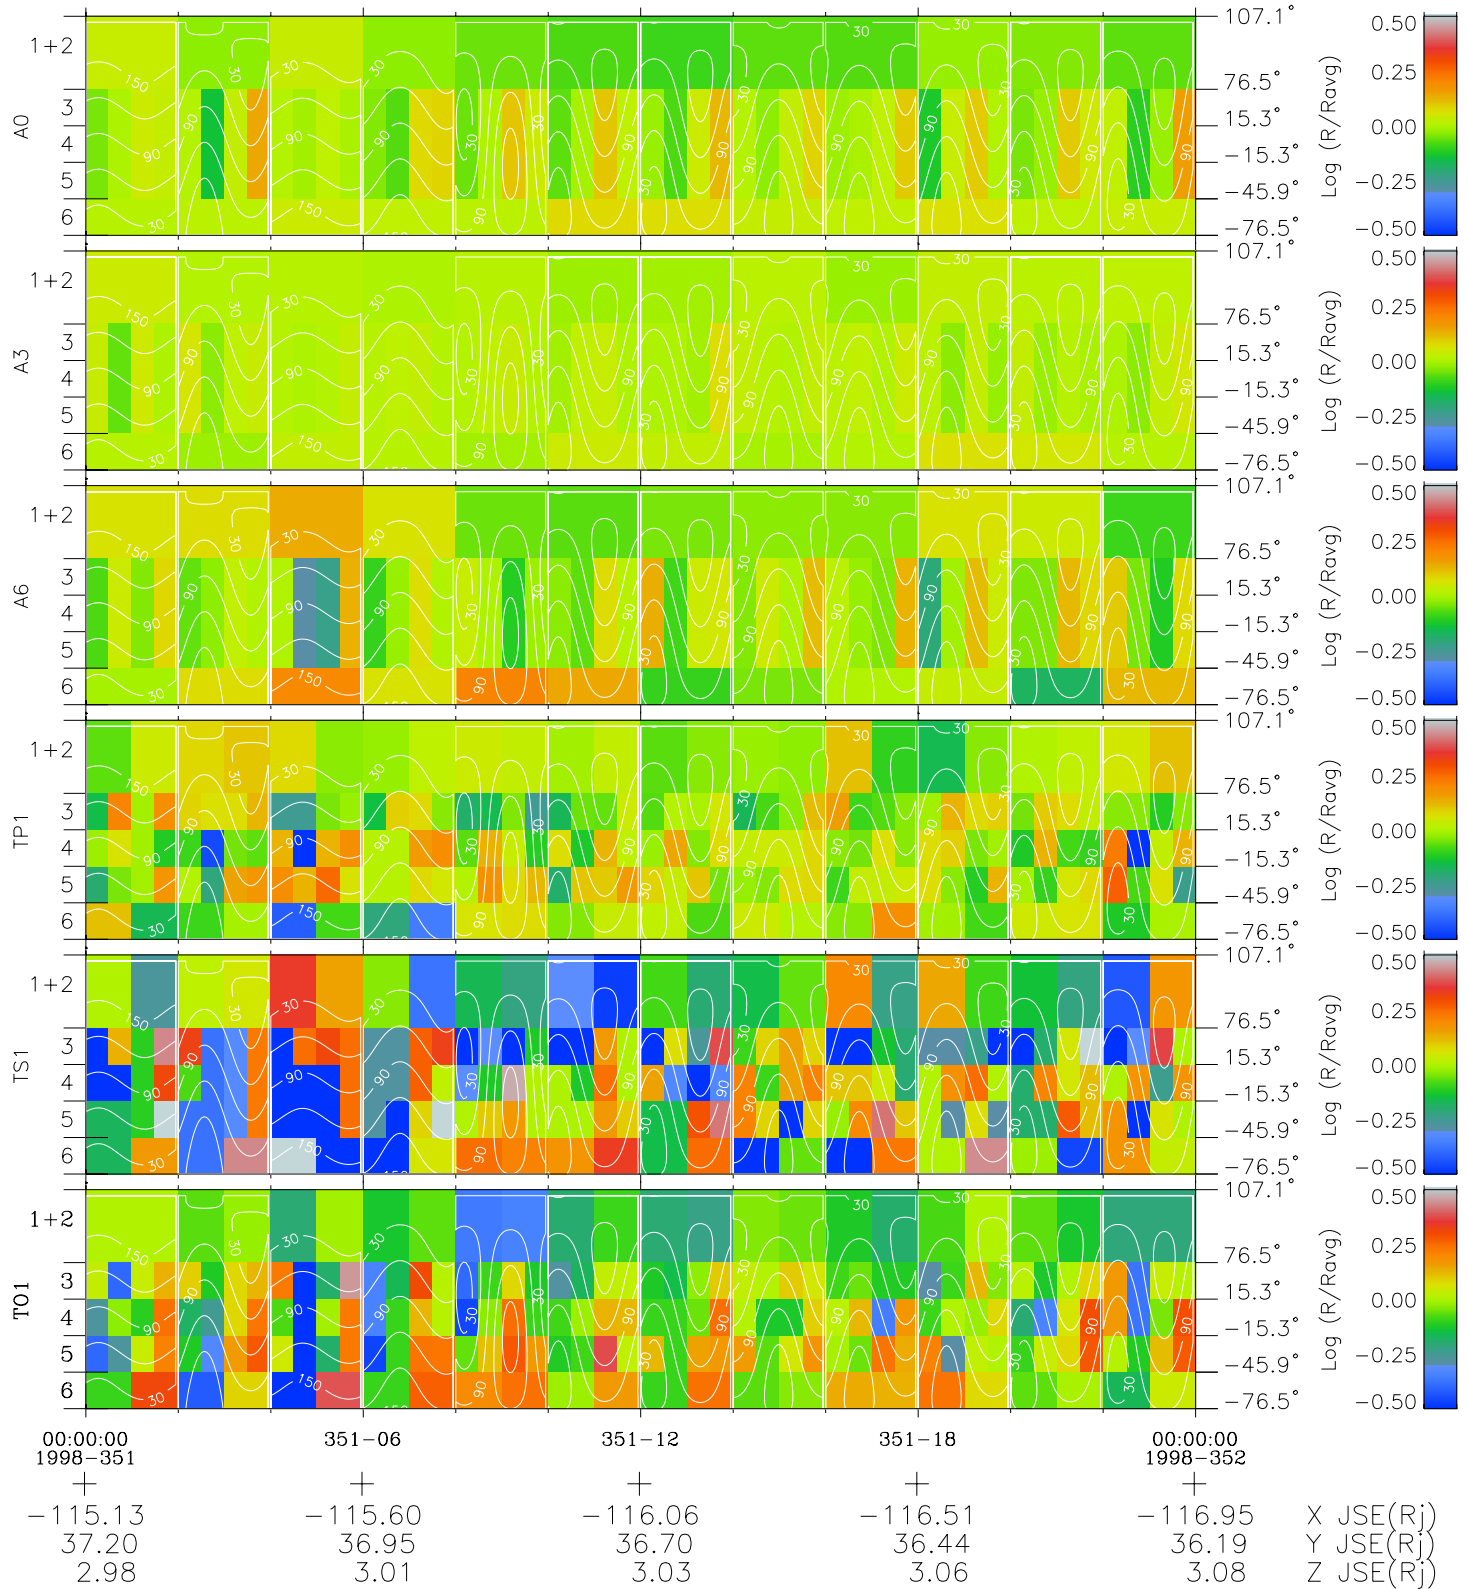

Galileo EPD Real Time All-Sky Anisotropies 98351

Software Version: RTSKY_MEAN V 1.20
Data Production: 06-03-00
Plot Production: Sun Sep 16 18:58:32 2001
Color File: wondr3
Geofactor File: 1.1

- ◇ = Jupiter look direction
- = Corotation look direction