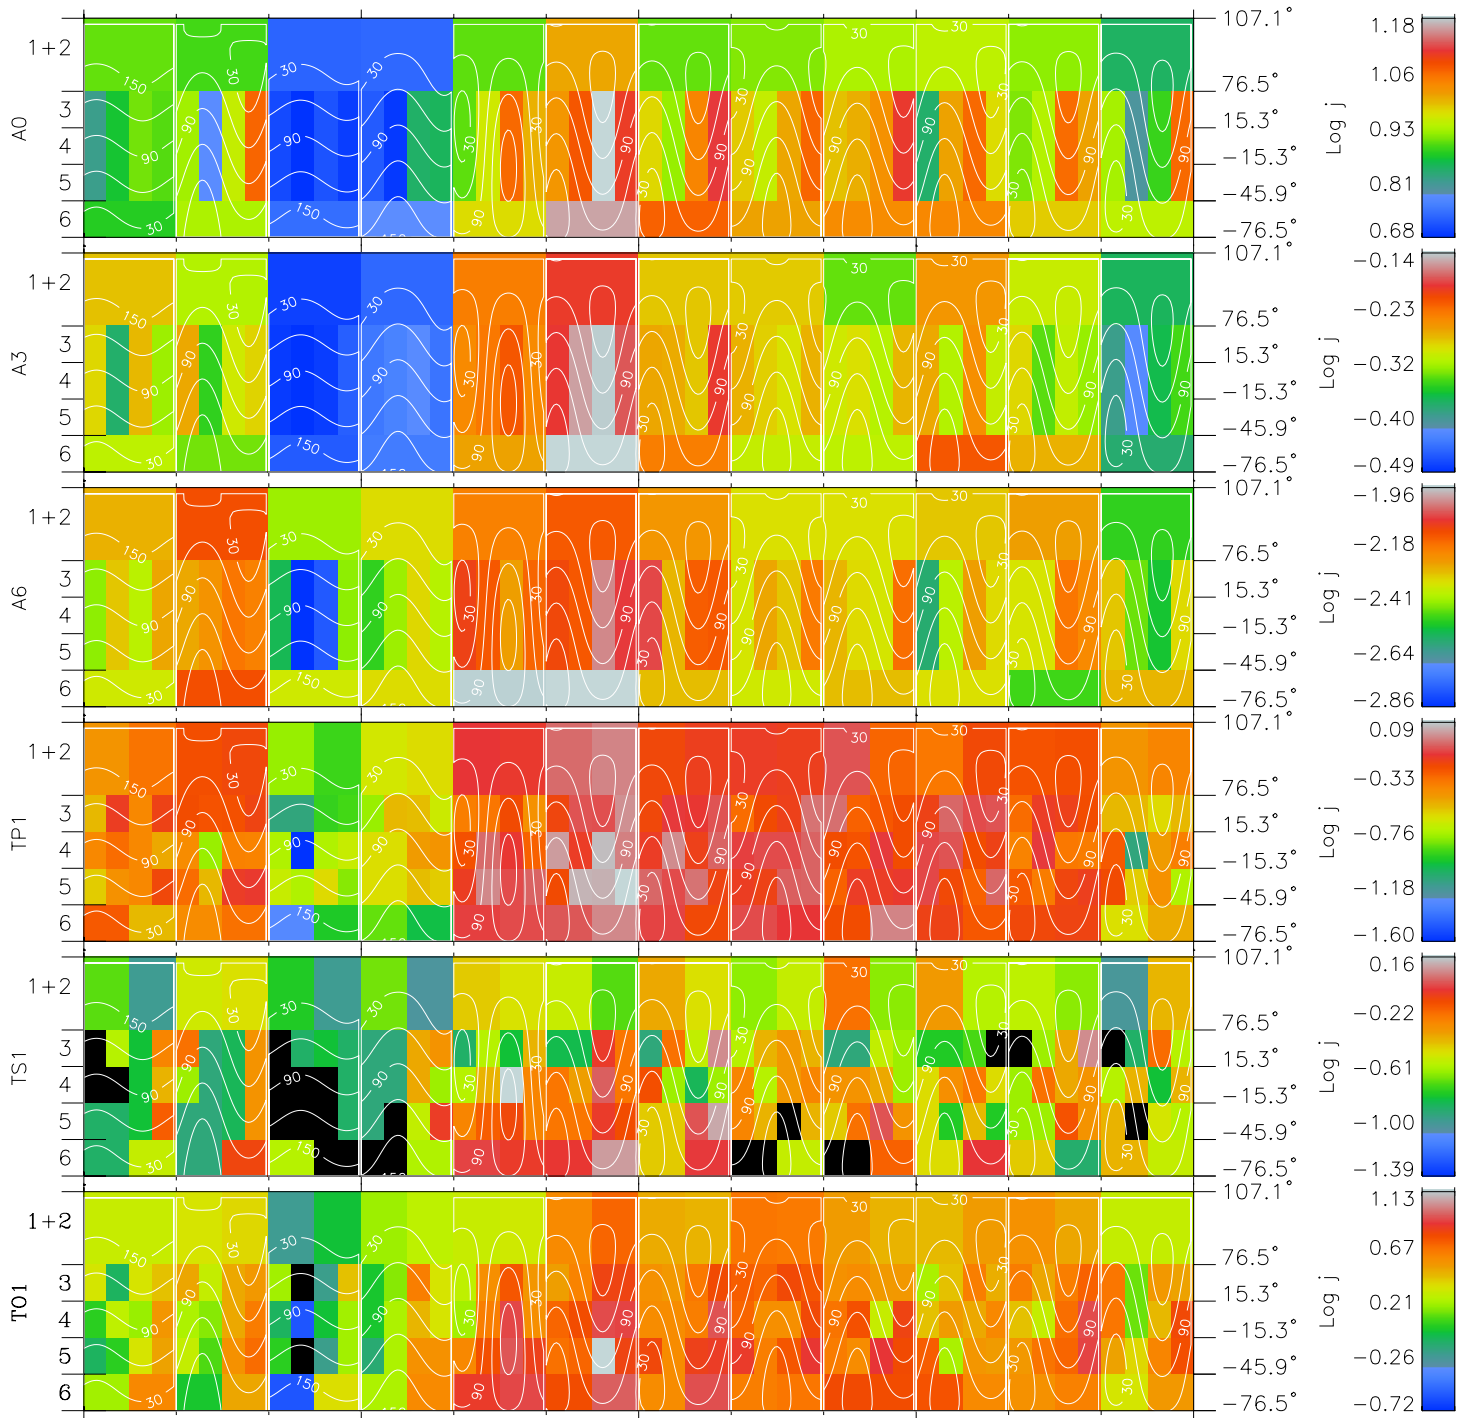

Galileo EPD Real Time All-Sky Anisotropies 98351

Software Version: RTSKY_FLUX V 1.20
 Data Production: 06-03-00
 Plot Production: Sun Sep 16 18:58:46 2001
 Color File: wondr3
 Geofactor File: 1.1

00:00:00 1998-351	351-06	351-12	351-18	00:00:00 1998-352	X JSE(R _j)
+ -115.13 37.20 2.98	+ -115.60 36.95 3.01	+ -116.06 36.70 3.03	+ -116.51 36.44 3.06	+ -116.95 36.19 3.08	Y JSE(R _j)
					Z JSE(R _j)

- ◇ = Jupiter look direction
- = Corotation look direction