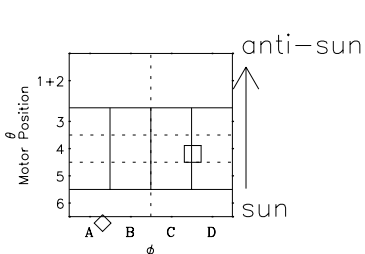

Galileo EPD Real-Time Omni 98351

Software Version: RTLINE_OMNI V 1.20
Data Production: 06-03-00
Plot Production: Sun Sep 16 19:00:18 2001

- ◇ = Jupiter look direction
- = Corotation look direction