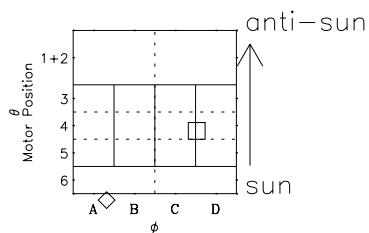

Galileo EPD Real-Time Omni 98351

Software Version: RTLINE_OMNI V 1.20
Data Production: 06-03-00
Plot Production: Sun Sep 16 19:00:17 2001

- ◇ = Jupiter look direction
- = Corotation look direction