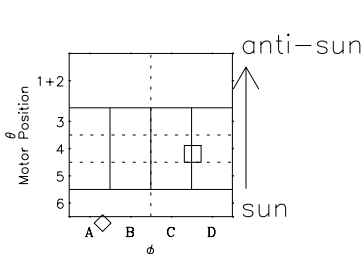

# Galileo EPD Real-Time Omni 98351

Software Version: RTLINE\_OMNI V 1.20  
Data Production: 06-03-00  
Plot Production: Sun Sep 16 19:00:16 2001

◇ = Jupiter look direction  
□ = Corotation look direction