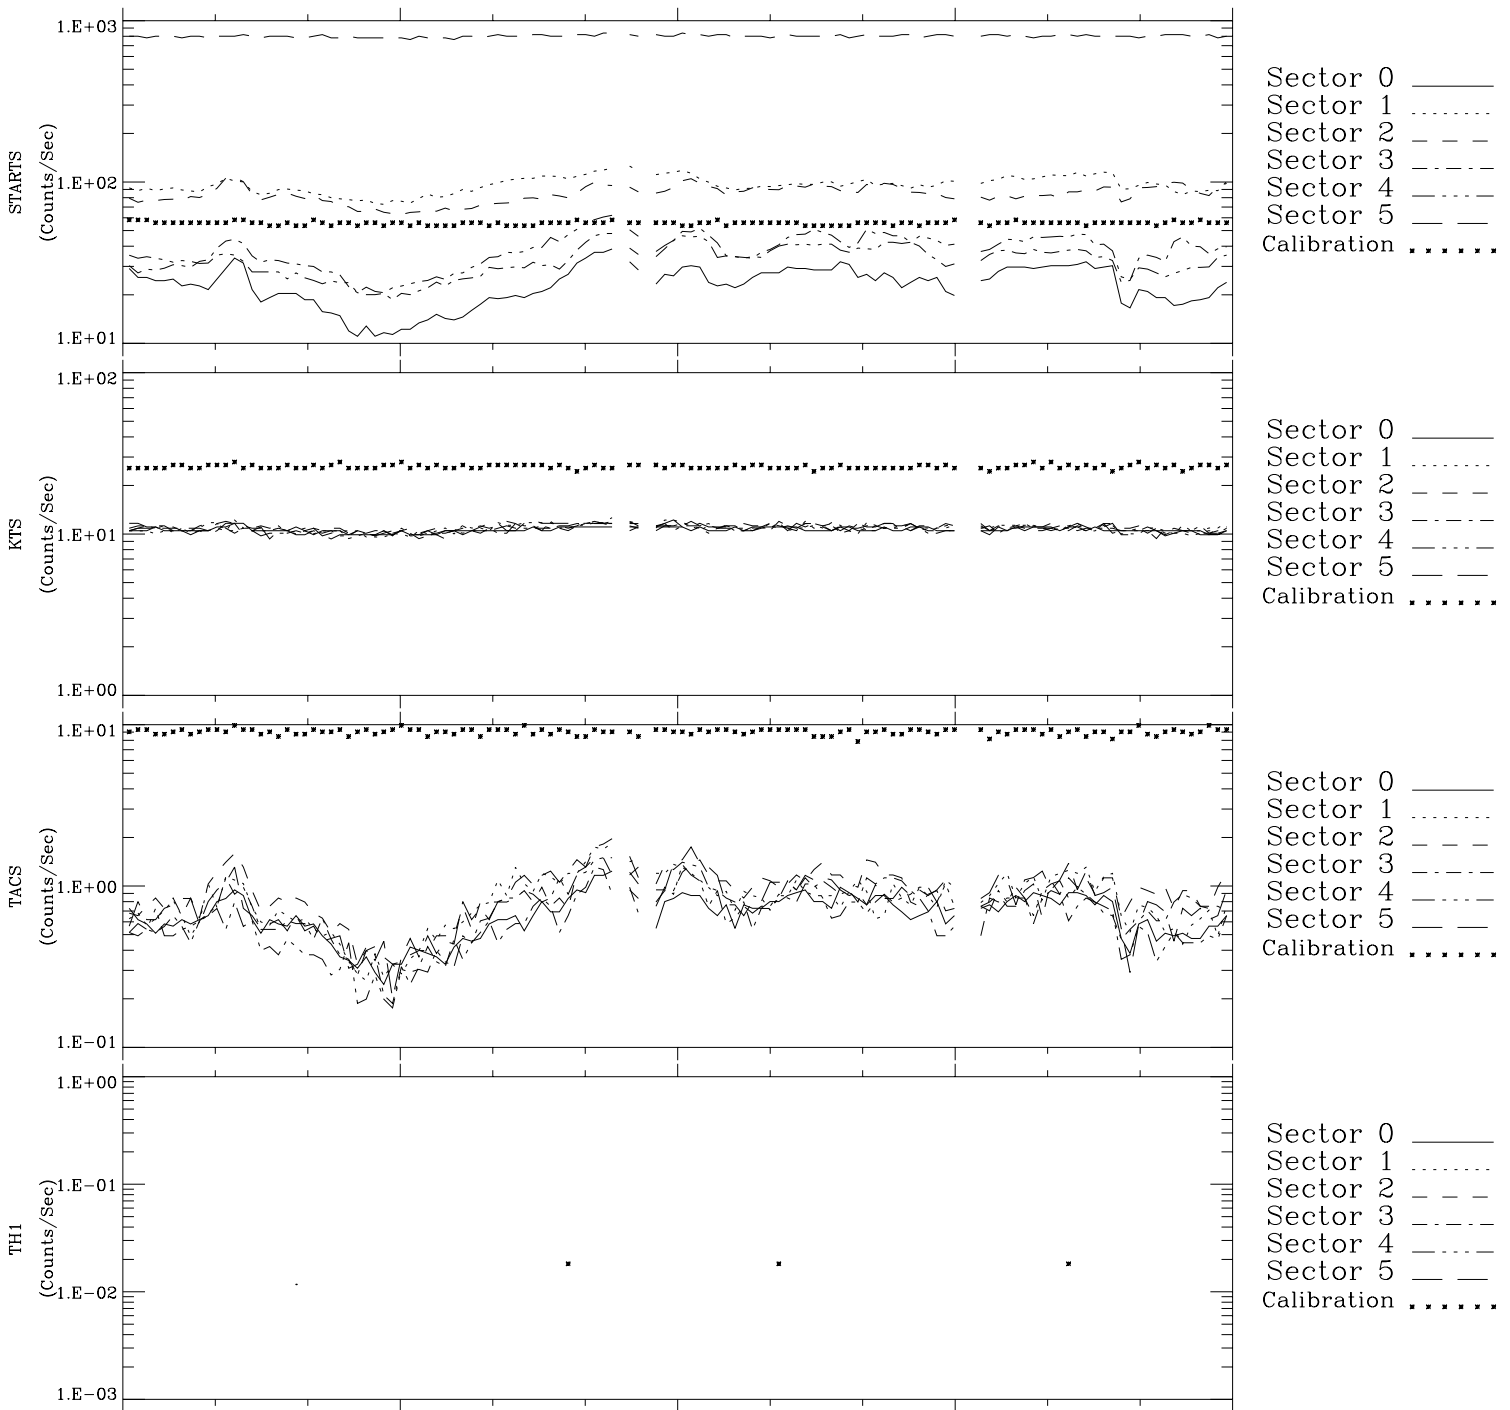

Galileo EPD Real-Time Six-Sector 98351

Software Version: RTLINE_R6 V 1.20
Data Production: 06-03-00
Plot Production: Sun Sep 16 19:00:25 2001

00:00:00 1998-351	351-06	351-12	351-18	00:00:00 1998-352	
-115.13	-115.60	-116.06	-116.51	-116.95	X JSE(R _j)
37.20	36.95	36.70	36.44	36.19	Y JSE(R _j)
2.98	3.01	3.03	3.06	3.08	Z JSE(R _j)

◇ = Jupiter look direction
□ = Corotation look direction