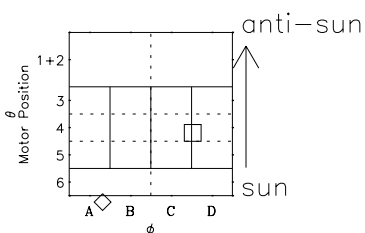

Galileo EPD Real-Time Six-Sector 98351

Software Version: RTLINE_R6 V 1.20
Data Production: 06-03-00
Plot Production: Sun Sep 16 19:00:24 2001

◇ = Jupiter look direction
□ = Corotation look direction