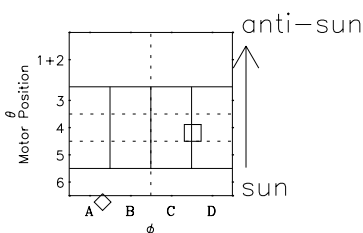

Galileo EPD Real-Time Six-Sector 98351

Software Version: RTLINE_R6 V 1.20
Data Production: 06-03-00
Plot Production: Sun Sep 16 19:00:24 2001

◇ = Jupiter look direction
□ = Corotation look direction