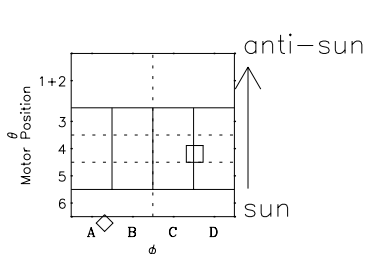

Galileo EPD Real-Time Six-Sector 98351

Software Version: RTLINE_R6 V 1.20
Data Production: 06-03-00
Plot Production: Sun Sep 16 19:00:23 2001

◇ = Jupiter look direction
□ = Corotation look direction