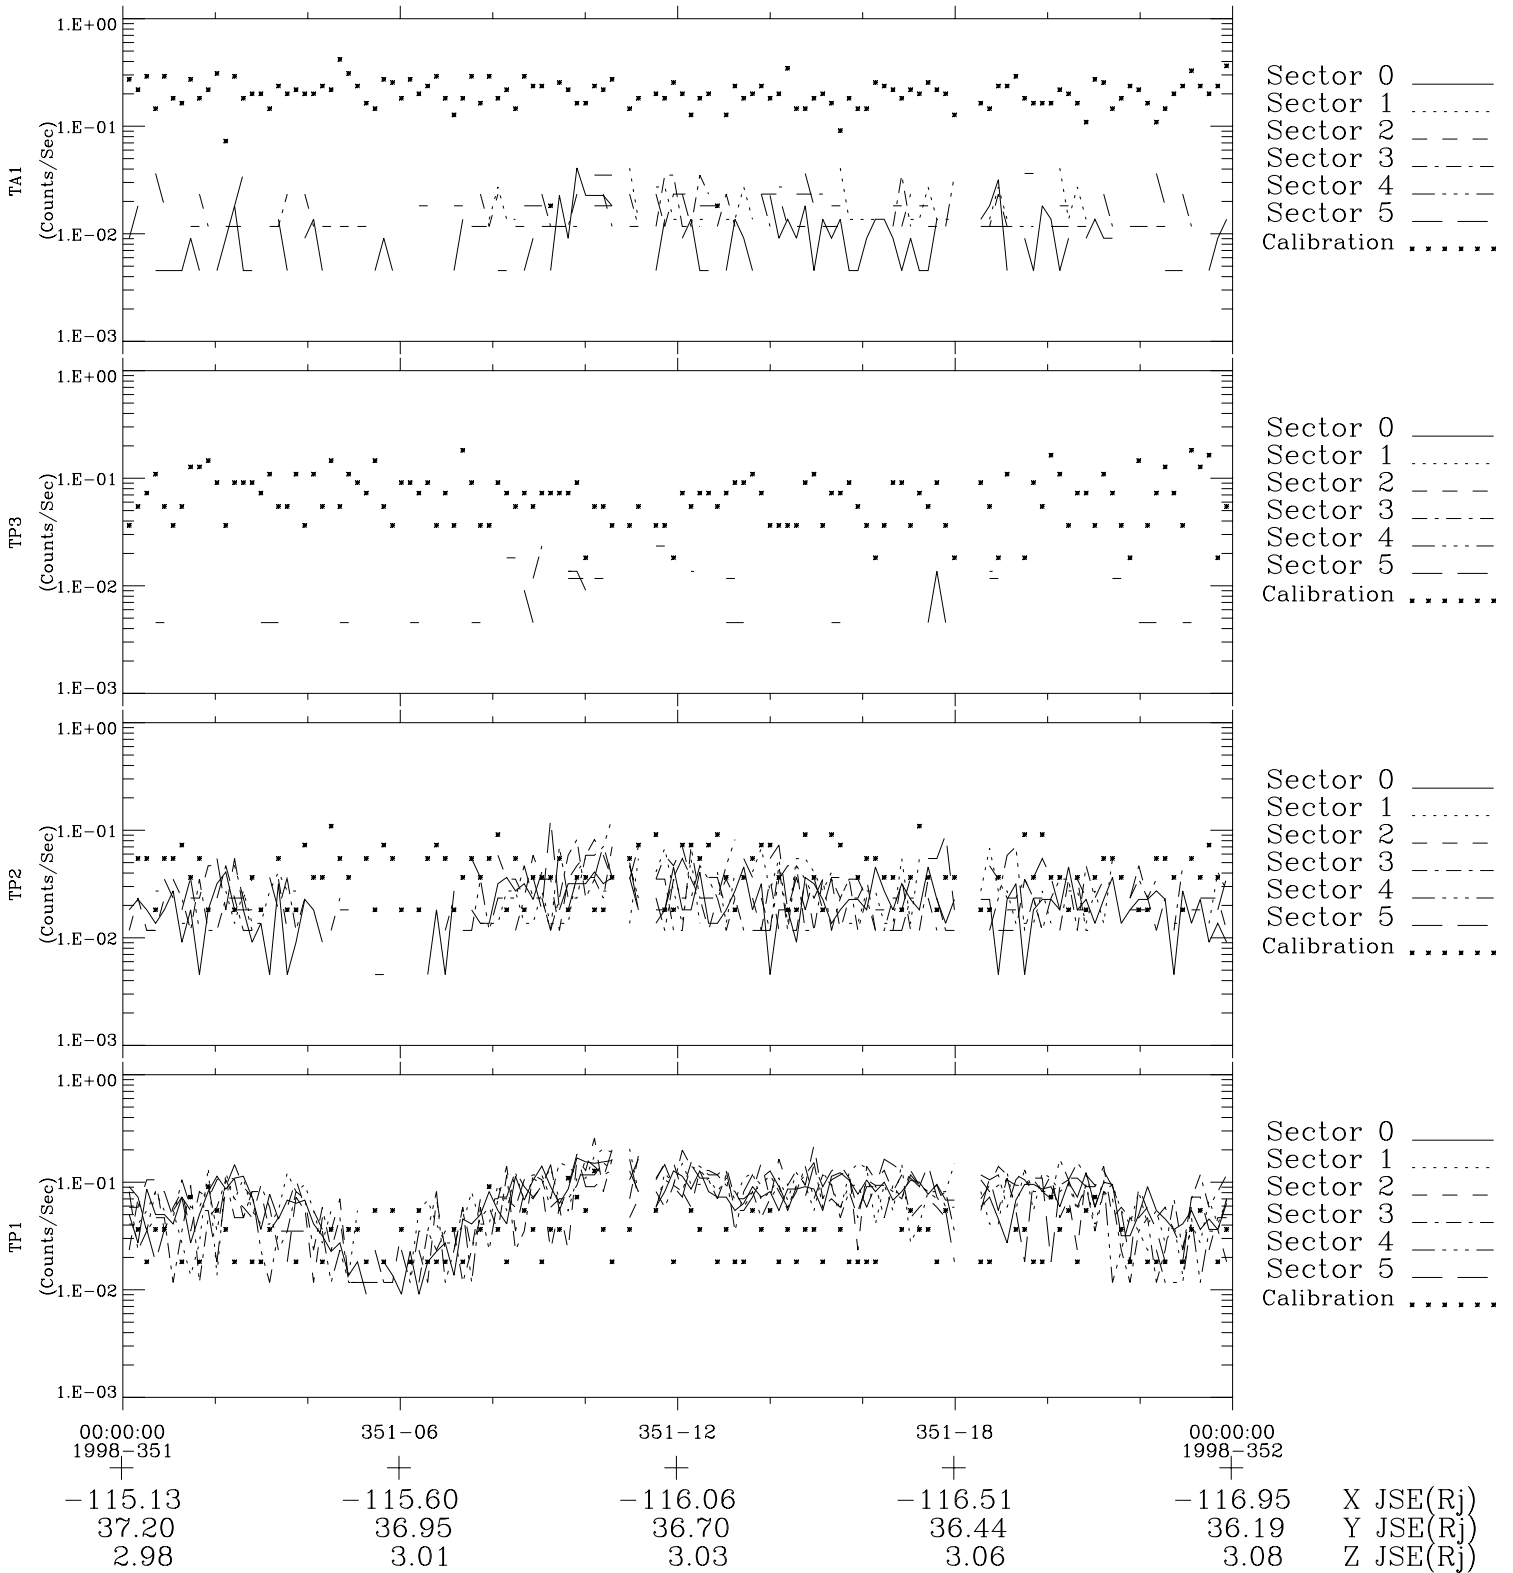

Galileo EPD Real-Time Six-Sector 98351

Software Version: RTLINE_R6 V 1.20
Data Production: 06-03-00
Plot Production: Sun Sep 16 19:00:23 2001

◇ = Jupiter look direction
□ = Corotation look direction