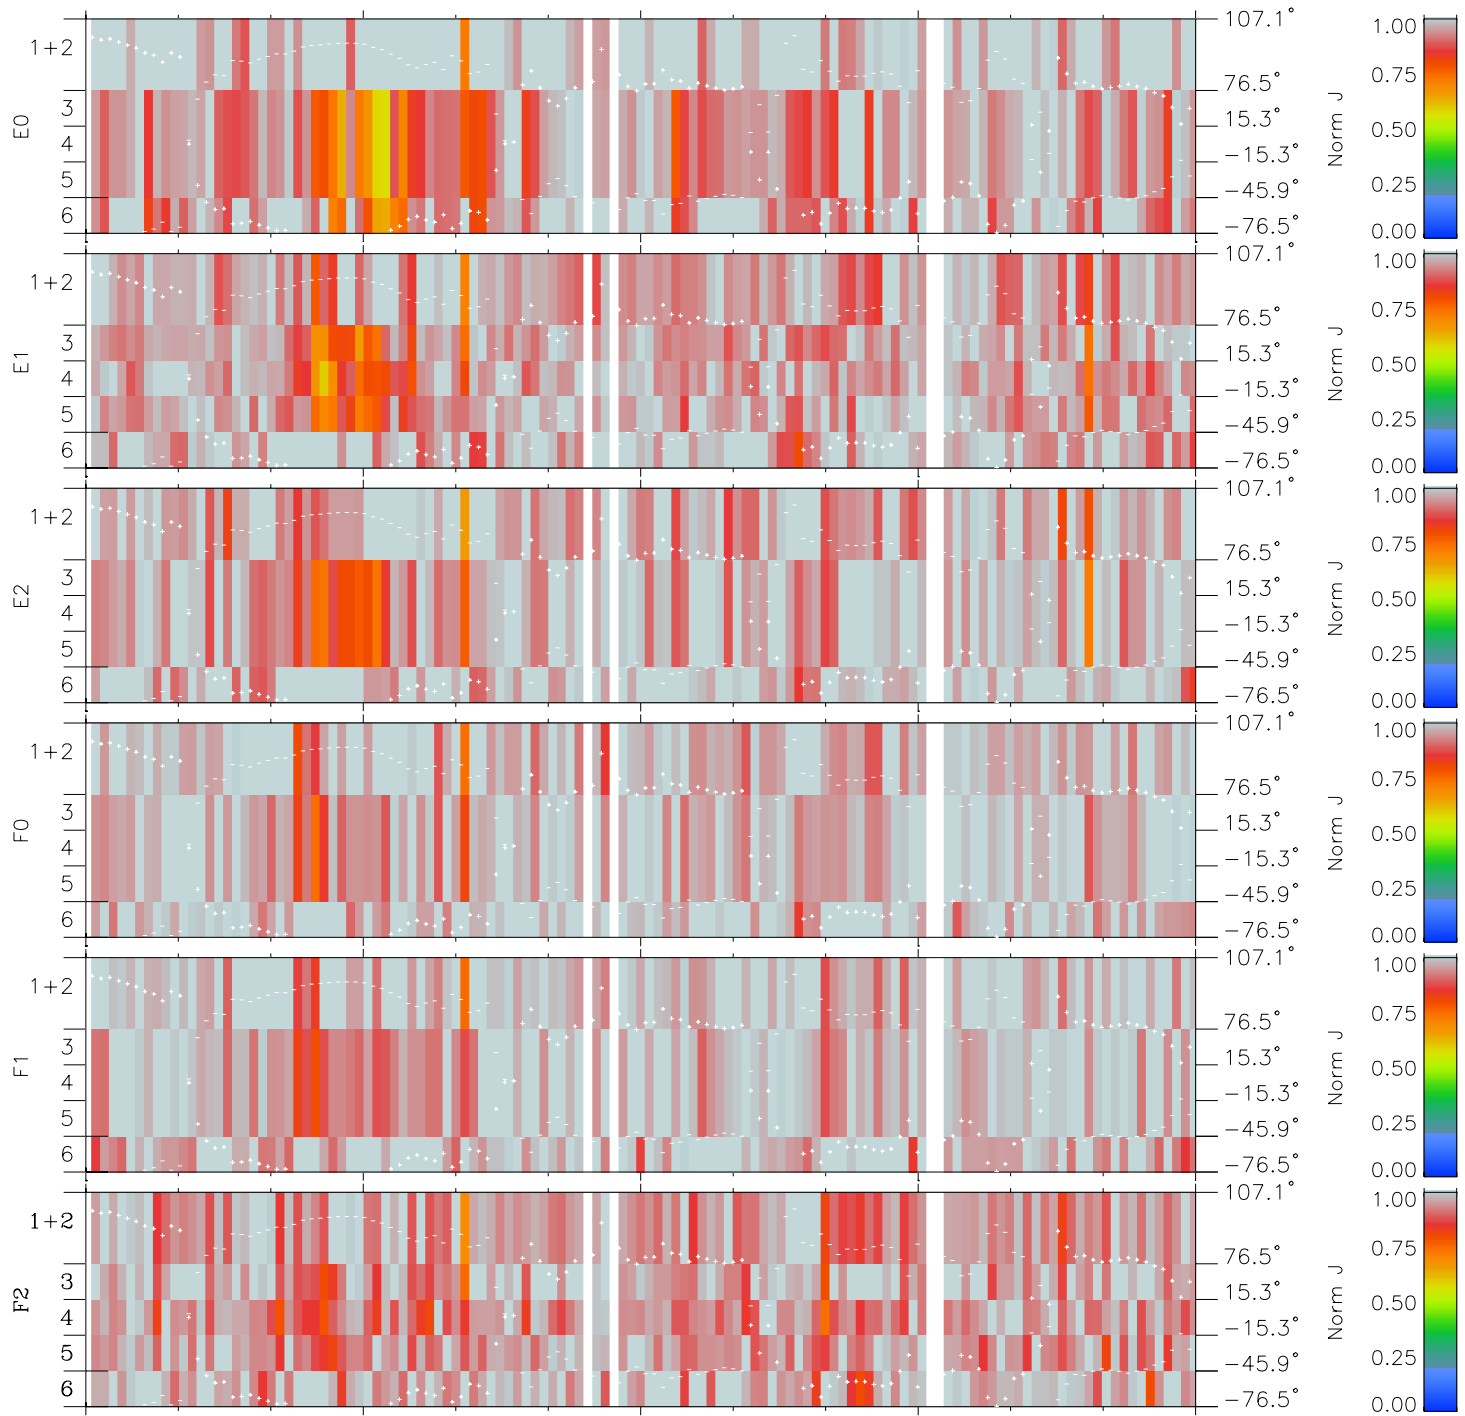

Galileo EPD Real Elevation Anisotropies 98351

Software Version: RTELEV_NORM V 1.20
Data Production: 06-03-00
Plot Production: Sun Sep 16 18:59:40 2001
Color File: wondr3
Geofactor File: 1.1

00:00:00 1998-351	351-06	351-12	351-18	00:00:00 1998-352	
+	+	+	+	+	X JSE(R _j)
-115.13	-115.60	-116.06	-116.51	-116.95	Y JSE(R _j)
37.20	36.95	36.70	36.44	36.19	Z JSE(R _j)
2.98	3.01	3.03	3.06	3.08	

- ◇ = Jupiter look direction
- = Corotation look direction