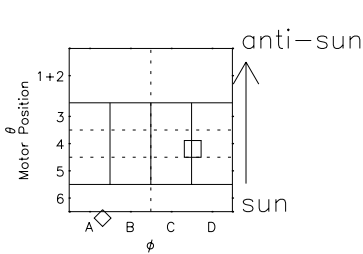

Galileo EPD Real Elevation Anisotropies 98351

Software Version: RTELEV_NORM V 1.20
Data Production: 06-03-00
Plot Production: Sun Sep 16 18:59:40 2001
Color File: wondr3
Geofactor File: 1.1

00:00:00 1998-351	351-06	351-12	351-18	00:00:00 1998-352	
+	+	+	+	+	X JSE(R _j)
-115.13	-115.60	-116.06	-116.51	-116.95	Y JSE(R _j)
37.20	36.95	36.70	36.44	36.19	Z JSE(R _j)
2.98	3.01	3.03	3.06	3.08	

- ◇ = Jupiter look direction
- = Corotation look direction