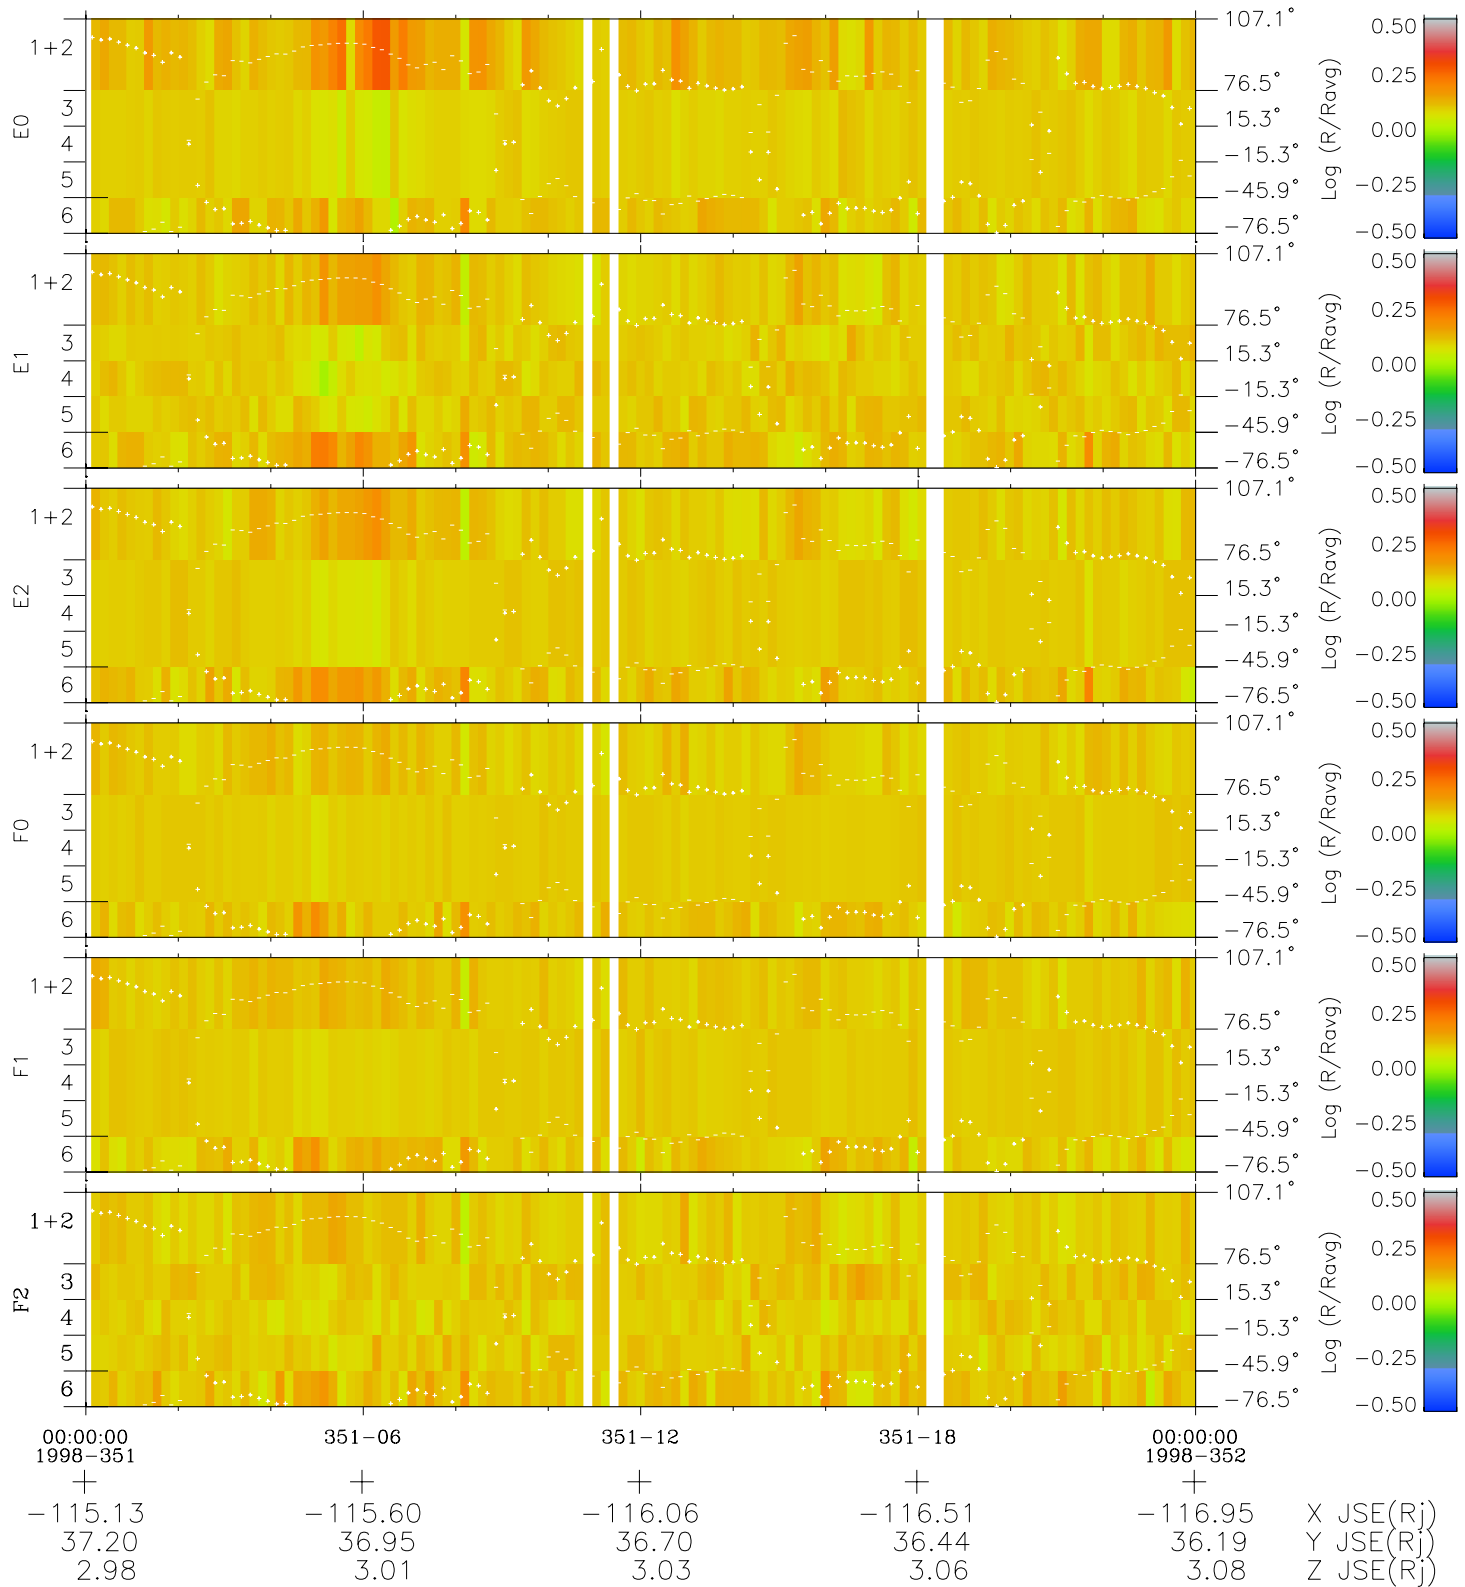

# Galileo EPD Real Elevation Anisotropies 98351

Software Version: RTELEV\_MEAN V 1.20  
 Data Production: 06-03-00  
 Plot Production: Sun Sep 16 18:59:18 2001  
 Color File: wondr3  
 Geofactor File: 1.1

- ◇ = Jupiter look direction
- = Corotation look direction