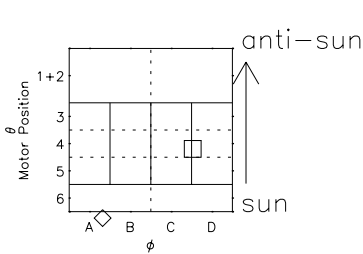

Galileo EPD Real Elevation Anisotropies 98351

Software Version: RTELEV_FLUX V 1.20
 Data Production: 06-03-00
 Plot Production: Sun Sep 16 18:59:29 2001
 Color File: wondr3
 Geofactor File: 1.1

Time	351-06	351-12	351-18	00:00:00 1998-352	
+	+	+	+	+	X JSE(R _j)
-115.13	-115.60	-116.06	-116.51	-116.95	Y JSE(R _j)
37.20	36.95	36.70	36.44	36.19	Z JSE(R _j)
2.98	3.01	3.03	3.06	3.08	

- ◇ = Jupiter look direction
- = Corotation look direction