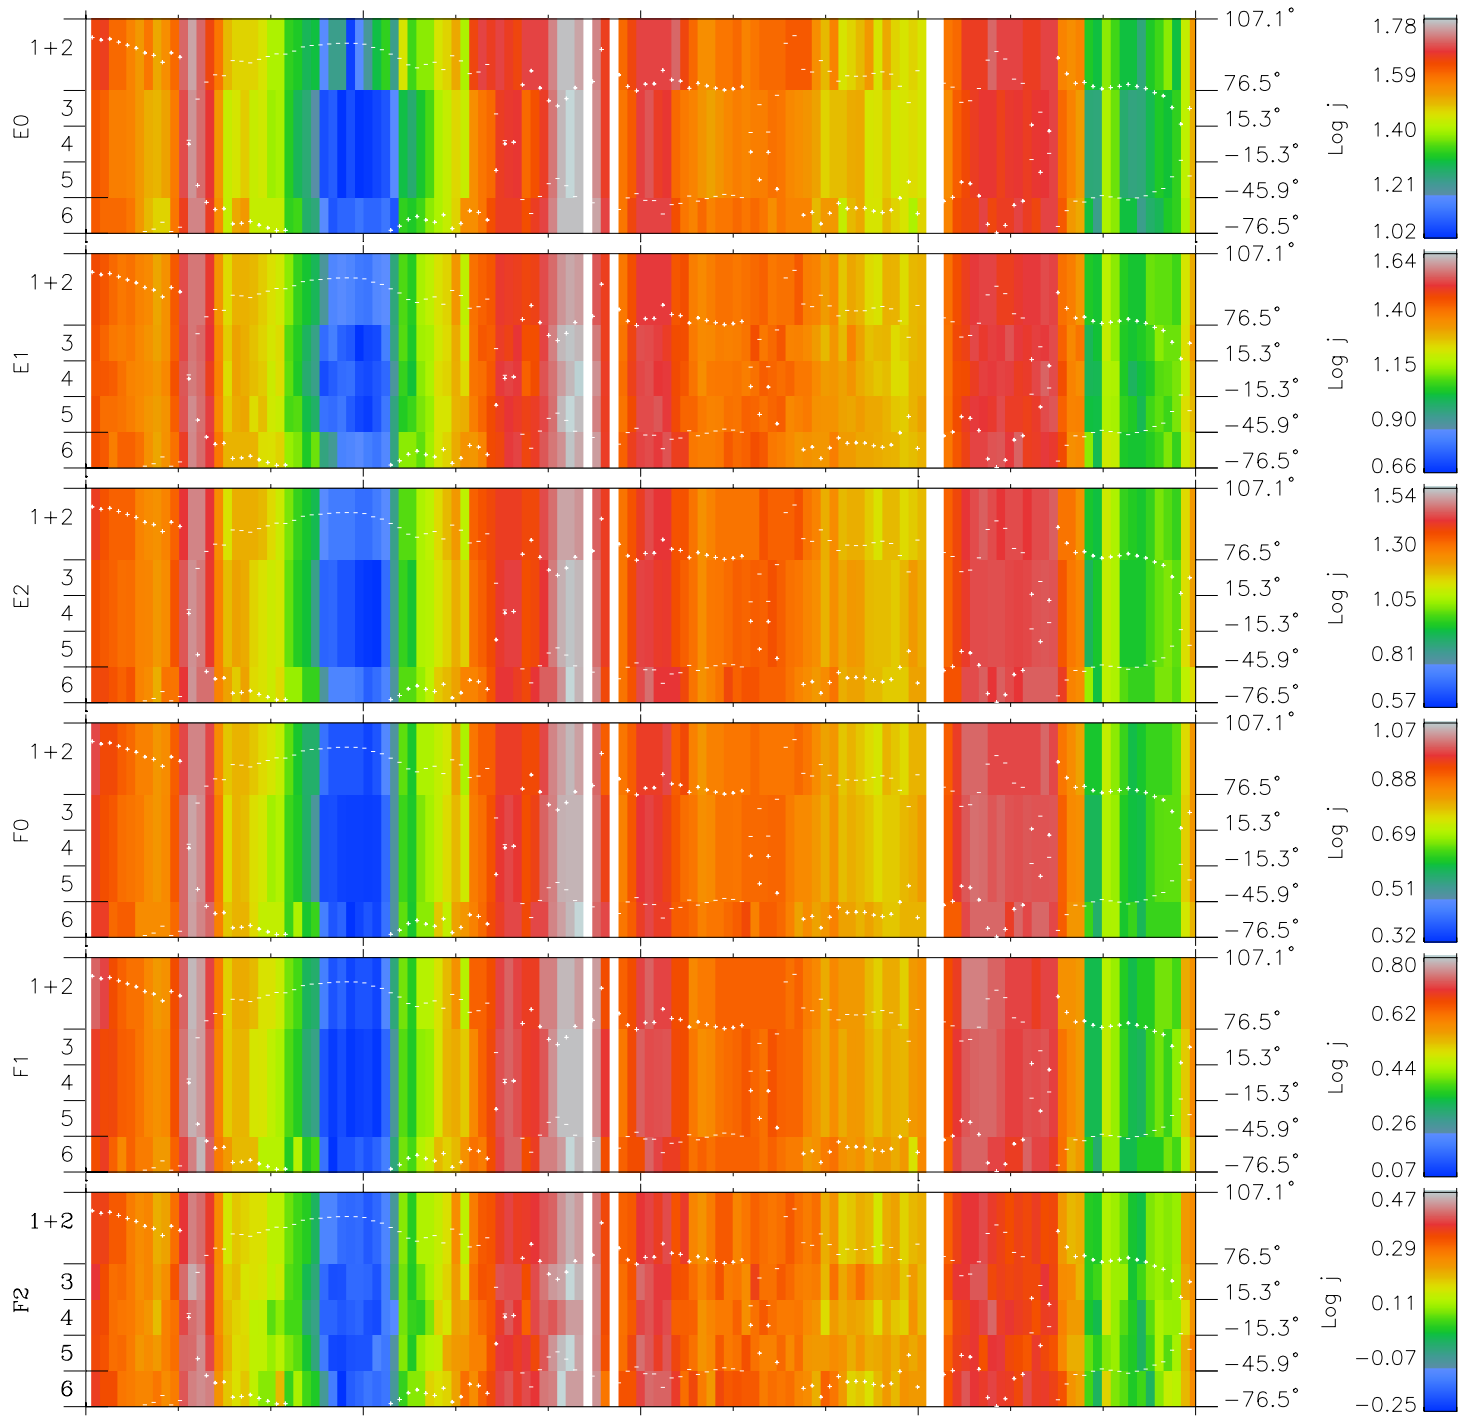

Galileo EPD Real Elevation Anisotropies 98351

Software Version: RTELEV_FLUX V 1.20
 Data Production: 06-03-00
 Plot Production: Sun Sep 16 18:59:29 2001
 Color File: wondr3
 Geofactor File: 1.1

Time	351-06	351-12	351-18	00:00:00 1998-352	
+	+	+	+	+	X JSE(R _j)
-115.13	-115.60	-116.06	-116.51	-116.95	Y JSE(R _j)
37.20	36.95	36.70	36.44	36.19	Z JSE(R _j)
2.98	3.01	3.03	3.06	3.08	

- ◇ = Jupiter look direction
- = Corotation look direction