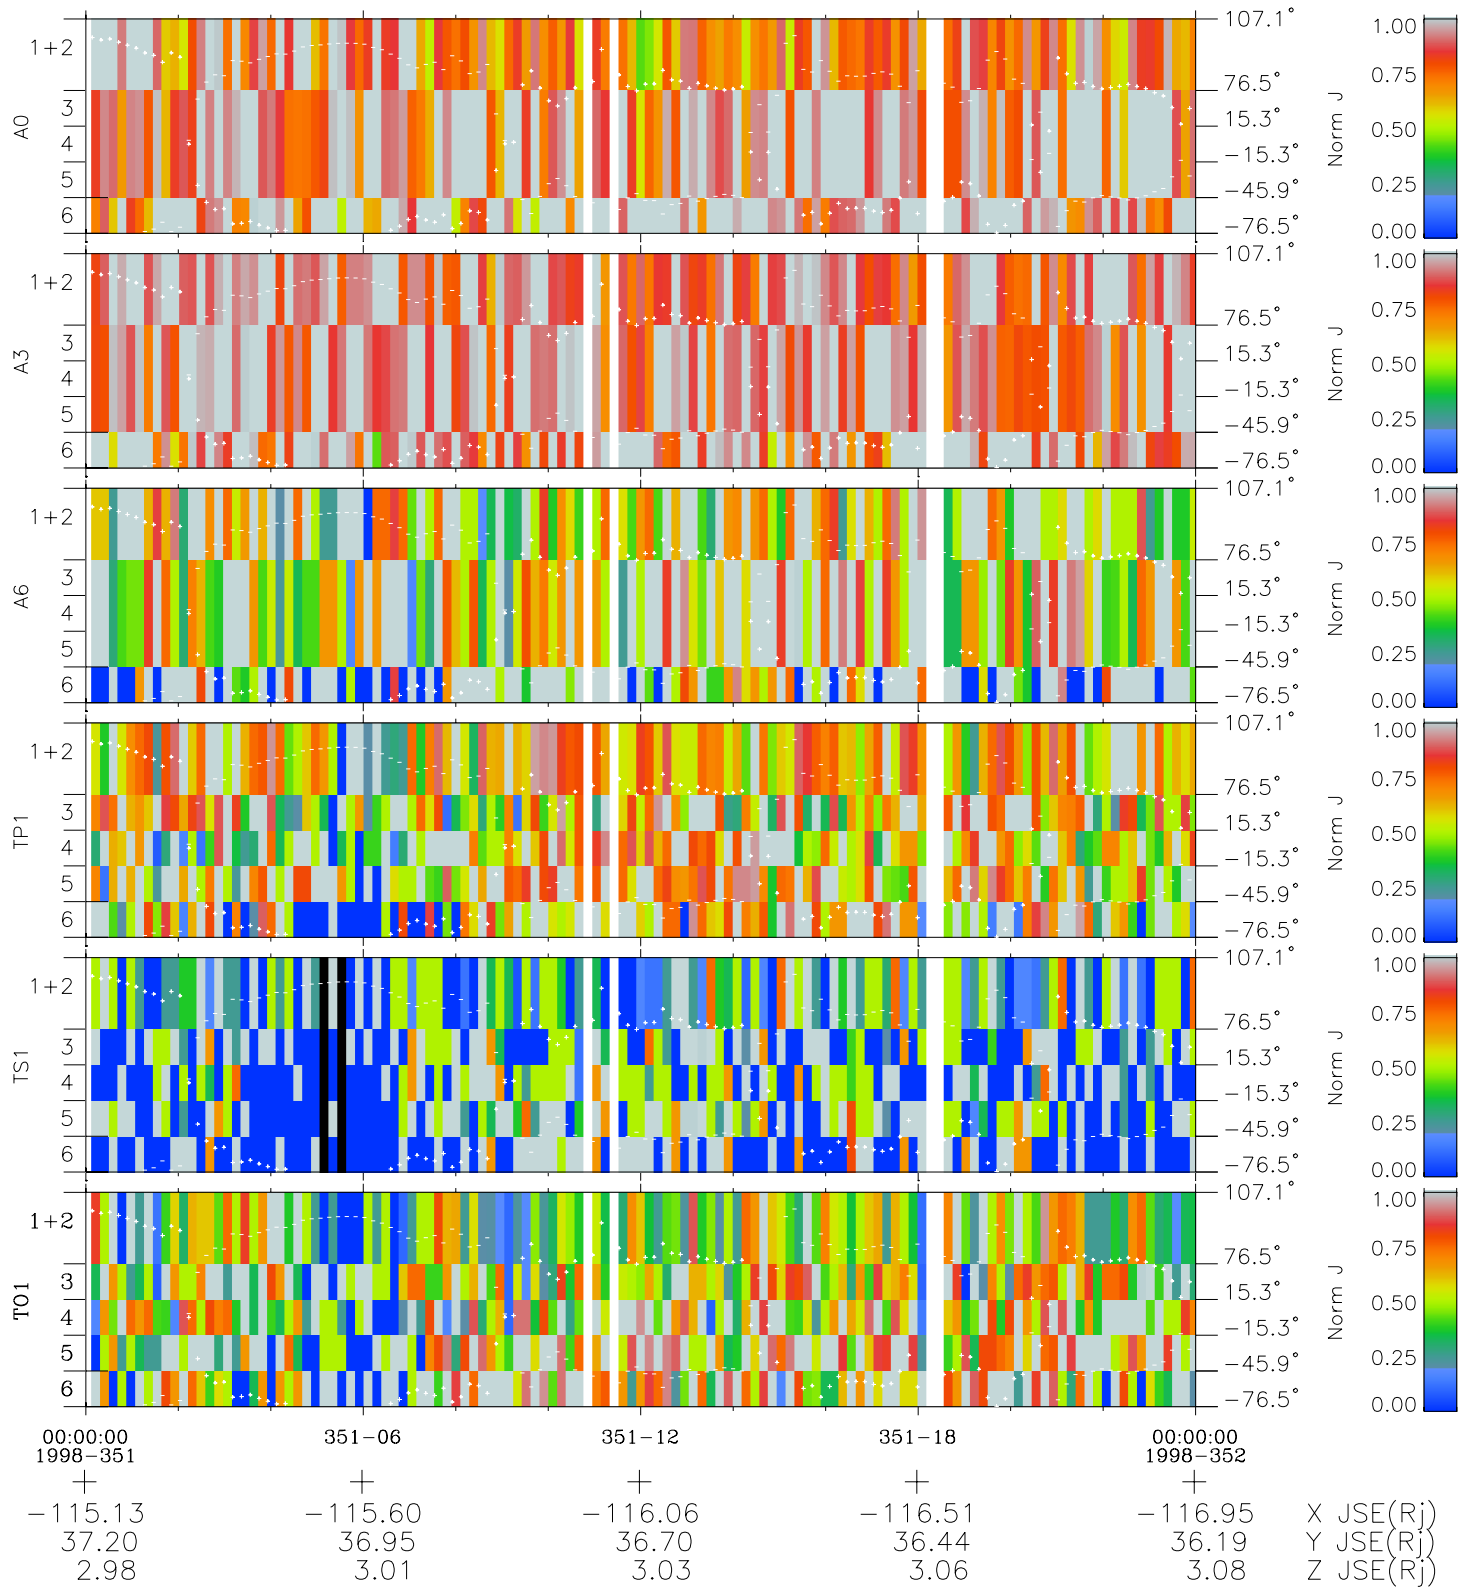

# Galileo EPD Real Elevation Anisotropies 98351

Software Version: RTELEV\_NORM V 1.20  
Data Production: 06-03-00  
Plot Production: Sun Sep 16 18:59:35 2001  
Color File: wondr3  
Geofactor File: 1.1

- ◇ = Jupiter look direction
- = Corotation look direction