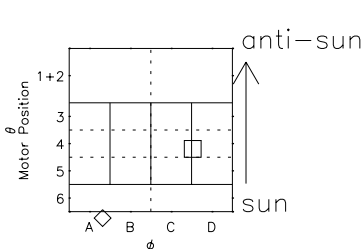

# Galileo EPD Real Elevation Anisotropies 98351

Software Version: RTELEV\_NORM V 1.20  
Data Production: 06-03-00  
Plot Production: Sun Sep 16 18:59:35 2001  
Color File: wondr3  
Geofactor File: 1.1

- ◇ = Jupiter look direction
- = Corotation look direction