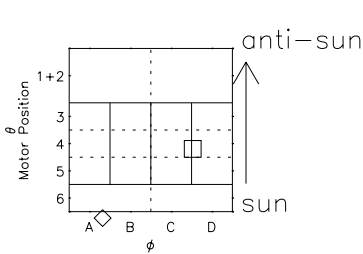

Galileo EPD Real Elevation Anisotropies 98351

Software Version: RTELEV_FLUX V 1.20
Data Production: 06-03-00
Plot Production: Sun Sep 16 18:59:24 2001
Color File: wondr3
Geofactor File: 1.1

00:00:00 1998-351	351-06	351-12	351-18	00:00:00 1998-352	
+	+	+	+	+	X JSE(R _j)
-115.13	-115.60	-116.06	-116.51	-116.95	Y JSE(R _j)
37.20	36.95	36.70	36.44	36.19	Z JSE(R _j)
2.98	3.01	3.03	3.06	3.08	

- ◇ = Jupiter look direction
- = Corotation look direction