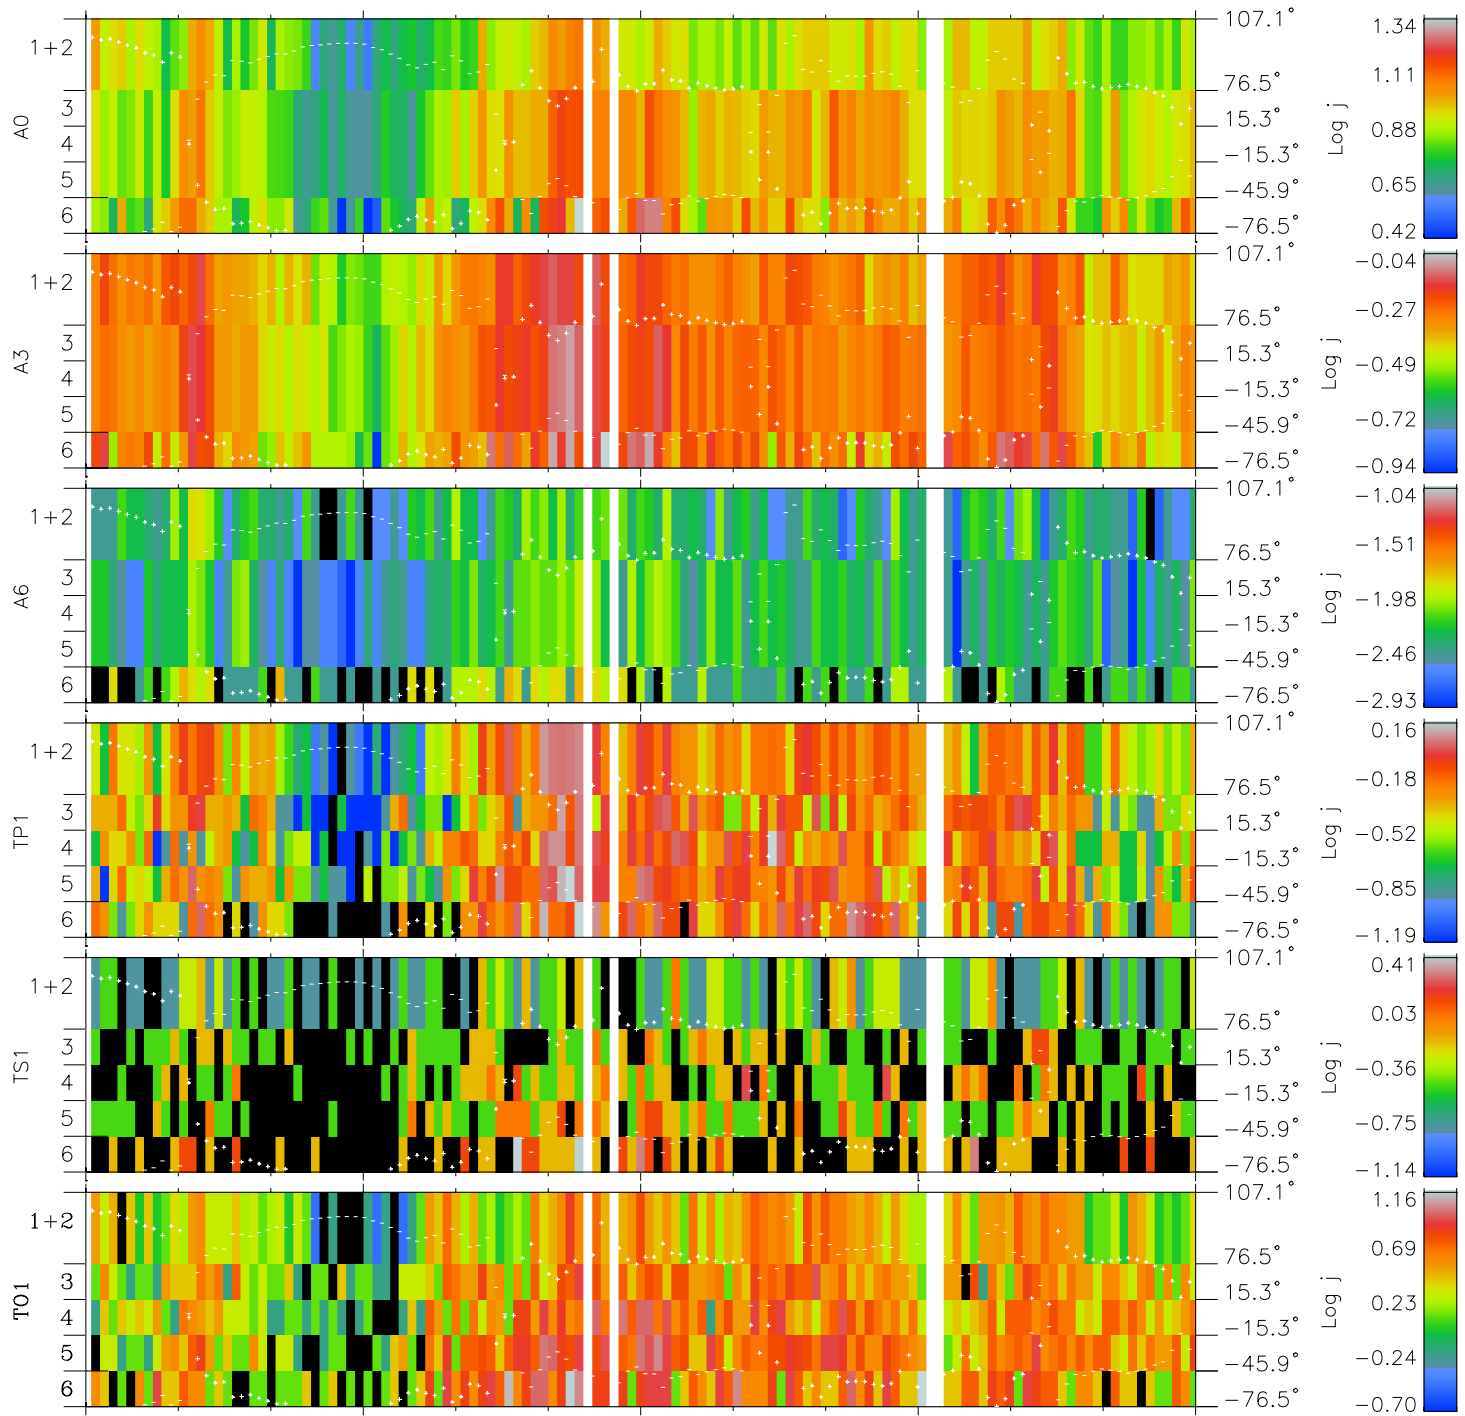

Galileo EPD Real Elevation Anisotropies 98351

Software Version: RTELEV_FLUX V 1.20
Data Production: 06-03-00
Plot Production: Sun Sep 16 18:59:24 2001
Color File: wondr3
Geofactor File: 1.1

00:00:00 1998-351	351-06	351-12	351-18	00:00:00 1998-352	
+	+	+	+	+	X JSE(R _j)
-115.13	-115.60	-116.06	-116.51	-116.95	Y JSE(R _j)
37.20	36.95	36.70	36.44	36.19	Z JSE(R _j)
2.98	3.01	3.03	3.06	3.08	

- ◇ = Jupiter look direction
- = Corotation look direction