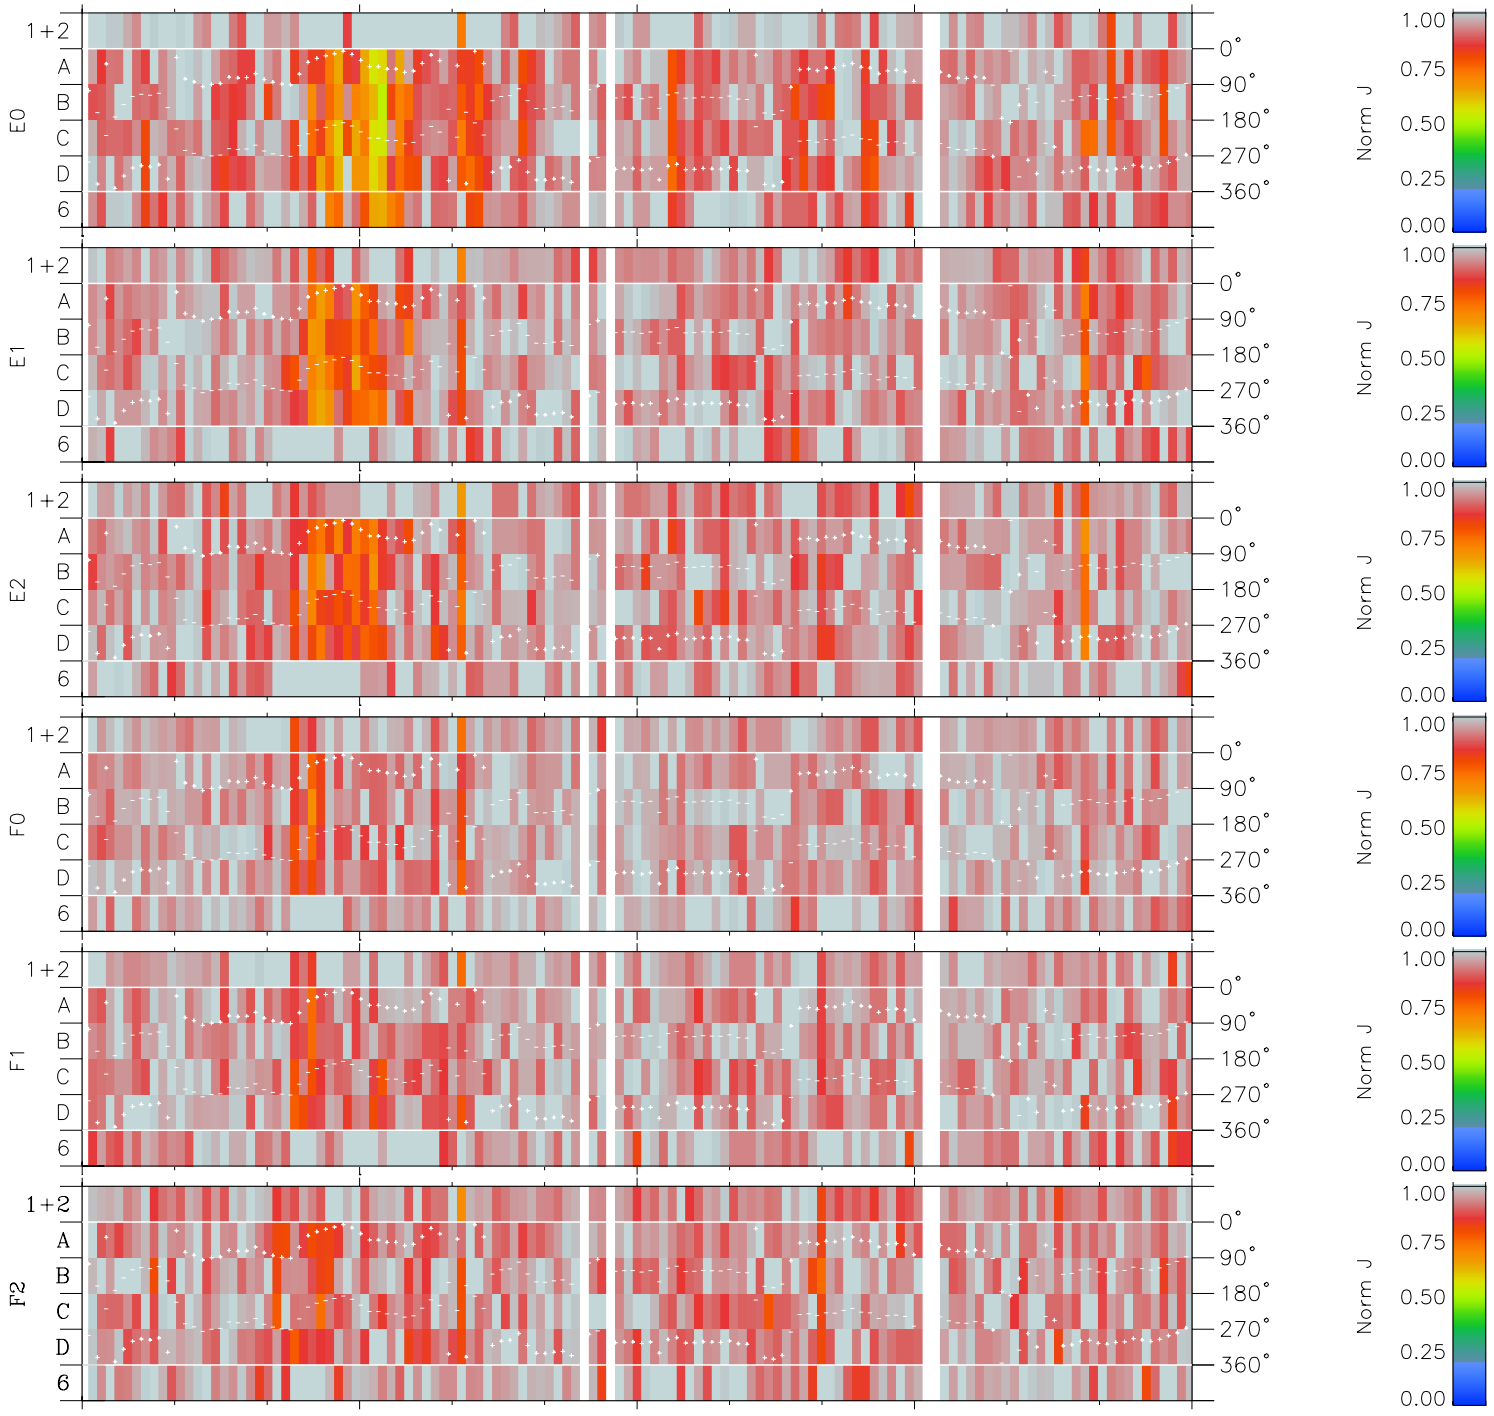

Galileo EPD Real Time Azimuth Anisotropies 98351

Software Version: RTAZIM_NORM V 1.20
 Data Production: 06-03-00
 Plot Production: Sun Sep 16 19:00:12 2001
 Color File: wondr3
 Geofactor File: 1.1

00:00:00 1998-351	351-06	351-12	351-18	00:00:00 1998-352	
+	+	+	+	+	X JSE(R _j)
-115.13	-115.60	-116.06	-116.51	-116.95	Y JSE(R _j)
37.20	36.95	36.70	36.44	36.19	Z JSE(R _j)
2.98	3.01	3.03	3.06	3.08	

- ◇ = Jupiter look direction
- = Corotation look direction