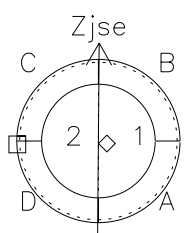

Galileo EPD Real Time Azimuth Anisotropies 98351

Software Version: RTAZIM_NORM V 1.20
 Data Production: 06-03-00
 Plot Production: Sun Sep 16 19:00:12 2001
 Color File: wondr3
 Geofactor File: 1.1

00:00:00 1998-351	351-06	351-12	351-18	00:00:00 1998-352	
+	+	+	+	+	X JSE(R _j)
-115.13	-115.60	-116.06	-116.51	-116.95	Y JSE(R _j)
37.20	36.95	36.70	36.44	36.19	Z JSE(R _j)
2.98	3.01	3.03	3.06	3.08	

- ◇ = Jupiter look direction
- = Corotation look direction