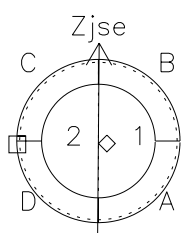

Galileo EPD Real Time Azimuth Anisotropies 98351

Software Version: RTAZIM_MEAN V 1.20
 Data Production: 06-03-00
 Plot Production: Sun Sep 16 18:59:51 2001
 Color File: wondr3
 Geofactor File: 1.1

00:00:00 1998-351	351-06	351-12	351-18	00:00:00 1998-352	X JSE(R _j)
+ -115.13	+ -115.60	+ -116.06	+ -116.51	+ -116.95	Y JSE(R _j)
37.20	36.95	36.70	36.44	36.19	Z JSE(R _j)
2.98	3.01	3.03	3.06	3.08	

- ◇ = Jupiter look direction
- = Corotation look direction