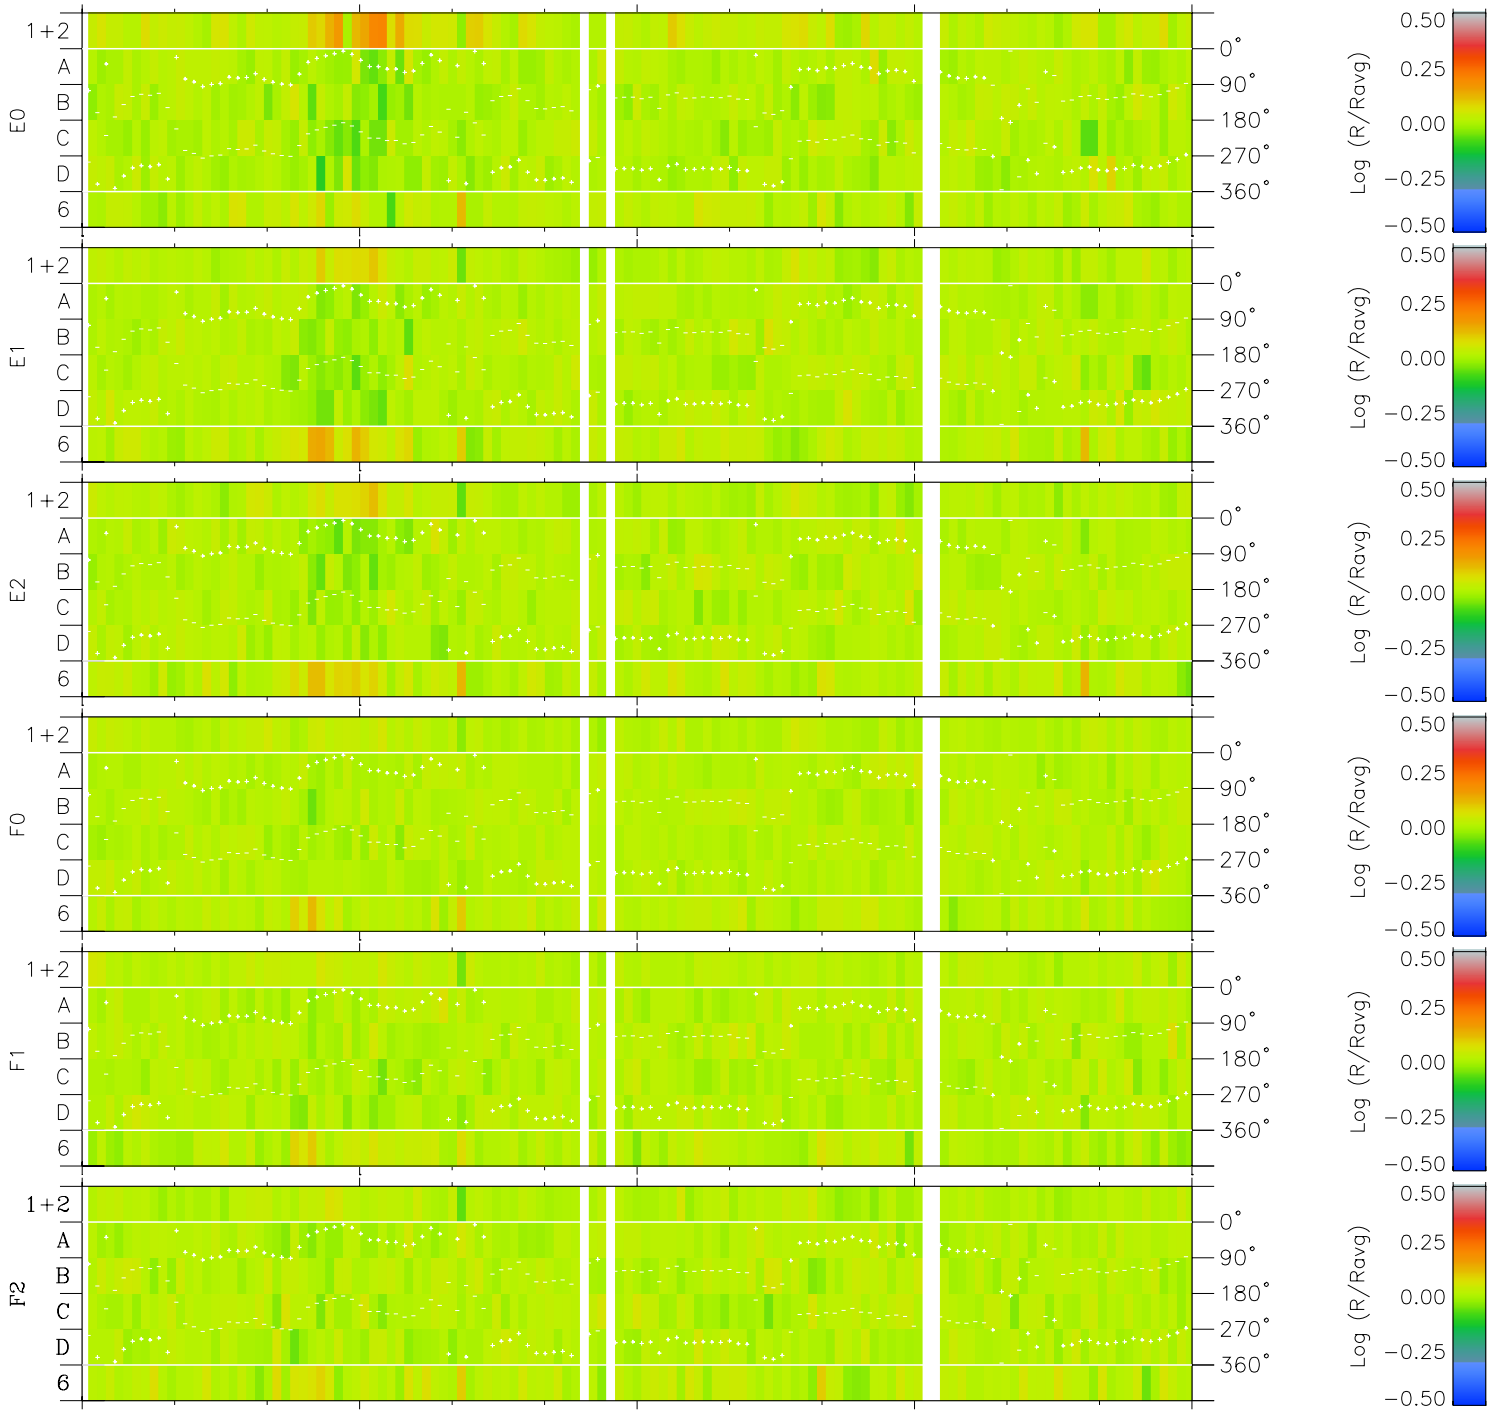

Galileo EPD Real Time Azimuth Anisotropies 98351

Software Version: RTAZIM_MEAN V 1.20
 Data Production: 06-03-00
 Plot Production: Sun Sep 16 18:59:51 2001
 Color File: wondr3
 Geofactor File: 1.1

00:00:00 1998-351	351-06	351-12	351-18	00:00:00 1998-352	X JSE(R _j)
+ -115.13	+ -115.60	+ -116.06	+ -116.51	+ -116.95	Y JSE(R _j)
37.20	36.95	36.70	36.44	36.19	Z JSE(R _j)
2.98	3.01	3.03	3.06	3.08	

- ◇ = Jupiter look direction
- = Corotation look direction