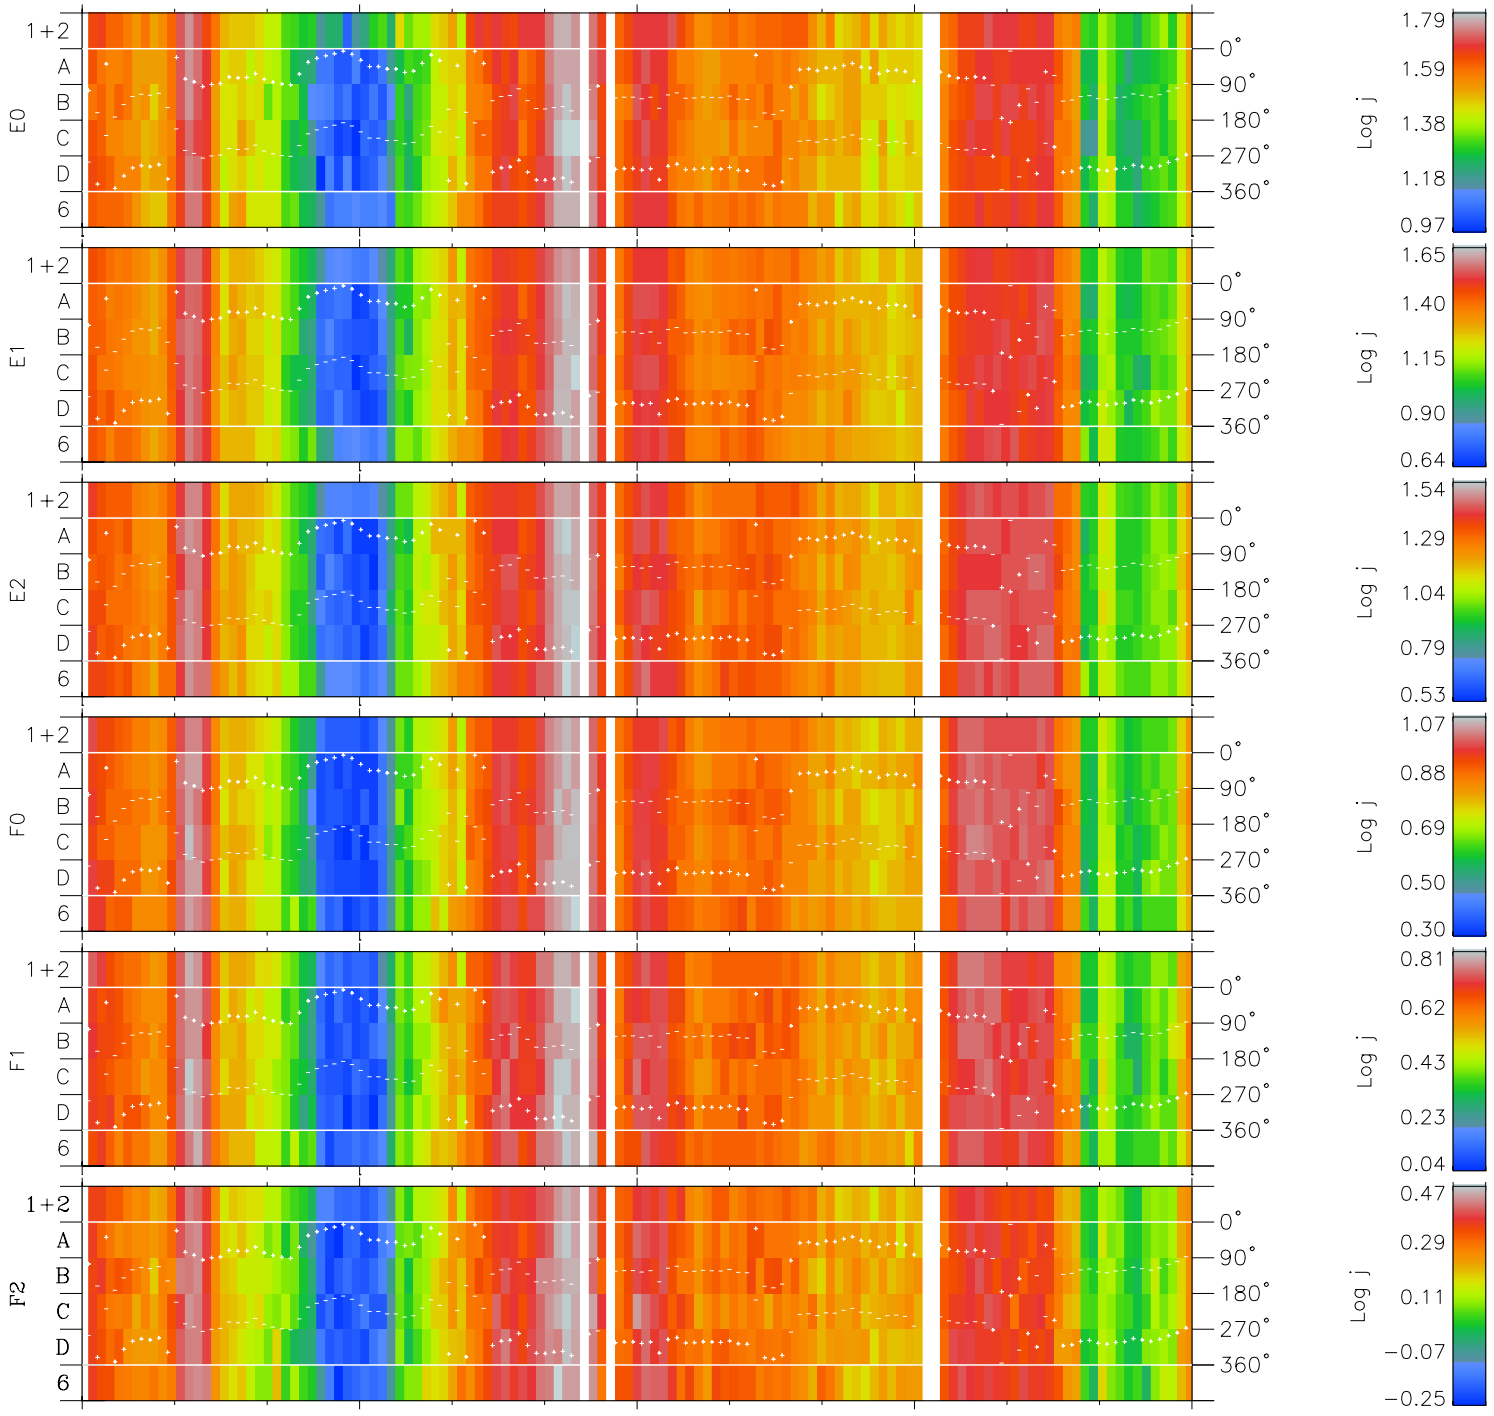

Galileo EPD Real Time Azimuth Anisotropies 98351

Software Version: RTAZIM_FLUX V 1.20
 Data Production: 06-03-00
 Plot Production: Sun Sep 16 19:00:01 2001
 Color File: wondr3
 Geofactor File: 1.1

00:00:00 1998-351	351-06	351-12	351-18	00:00:00 1998-352	
+	+	+	+	+	X JSE(R _j)
-115.13	-115.60	-116.06	-116.51	-116.95	Y JSE(R _j)
37.20	36.95	36.70	36.44	36.19	Z JSE(R _j)
2.98	3.01	3.03	3.06	3.08	

- ◇ = Jupiter look direction
- = Corotation look direction