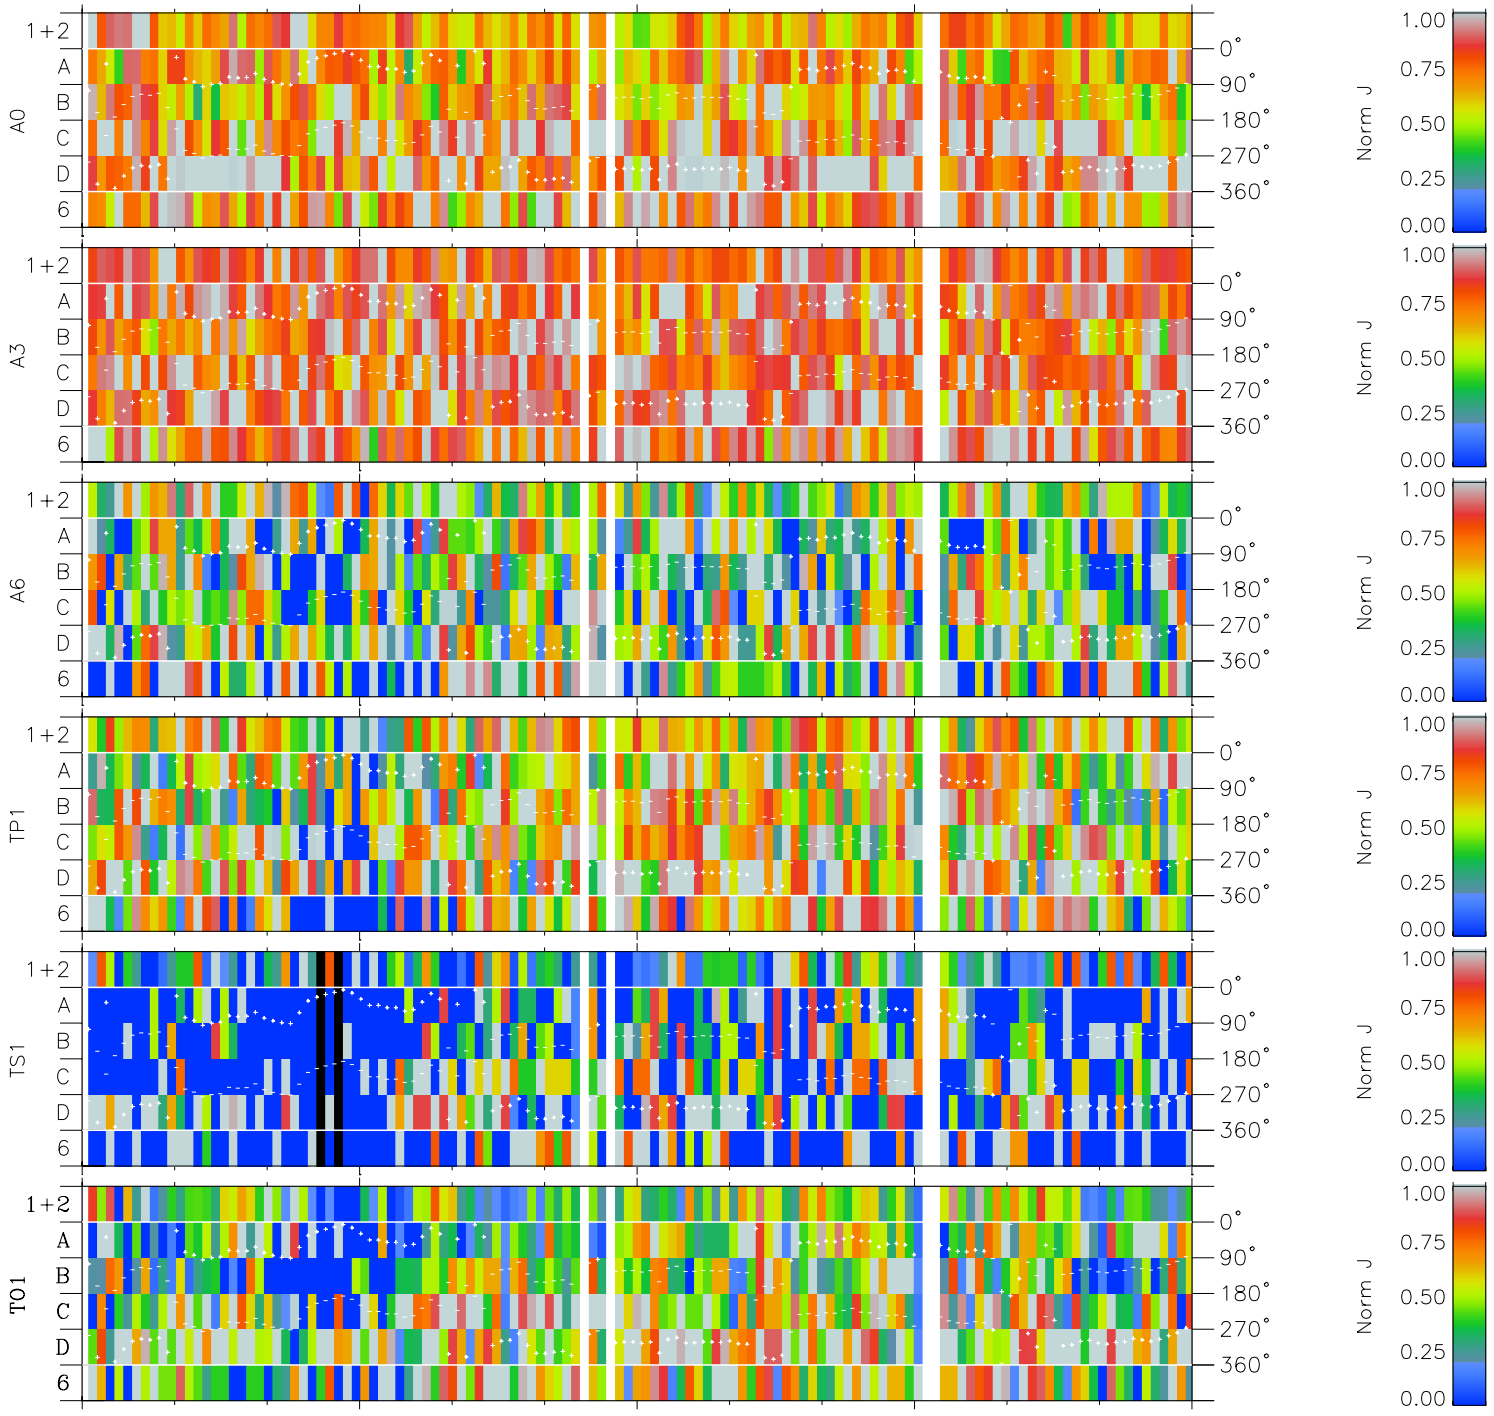

# Galileo EPD Real Time Azimuth Anisotropies 98351

Software Version: RTAZIM\_NORM V 1.20  
Data Production: 06-03-00  
Plot Production: Sun Sep 16 19:00:07 2001  
Color File: wondr3  
Geofactor File: 1.1

Time	1998-03-31 00:00:00	1998-03-31 06:00:00	1998-03-31 12:00:00	1998-03-31 18:00:00	1998-03-31 00:00:00	Legend
X	-115.13	-115.60	-116.06	-116.51	-116.95	X JSE(R <sub>j</sub> )
Y	37.20	36.95	36.70	36.44	36.19	Y JSE(R <sub>j</sub> )
Z	2.98	3.01	3.03	3.06	3.08	Z JSE(R <sub>j</sub> )

- ◇ = Jupiter look direction
- = Corotation look direction