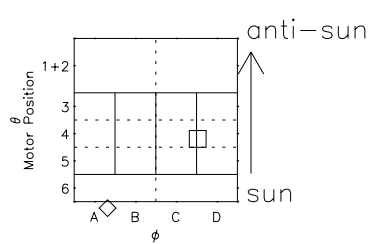

Galileo EPD Real Time Azimuth Anisotropies 98351

Software Version: RTAZIM_MEAN V 1.20
Data Production: 06-03-00
Plot Production: Sun Sep 16 18:59:46 2001
Color File: wondr3
Geofactor File: 1.1

◇ = Jupiter look direction
□ = Corotation look direction