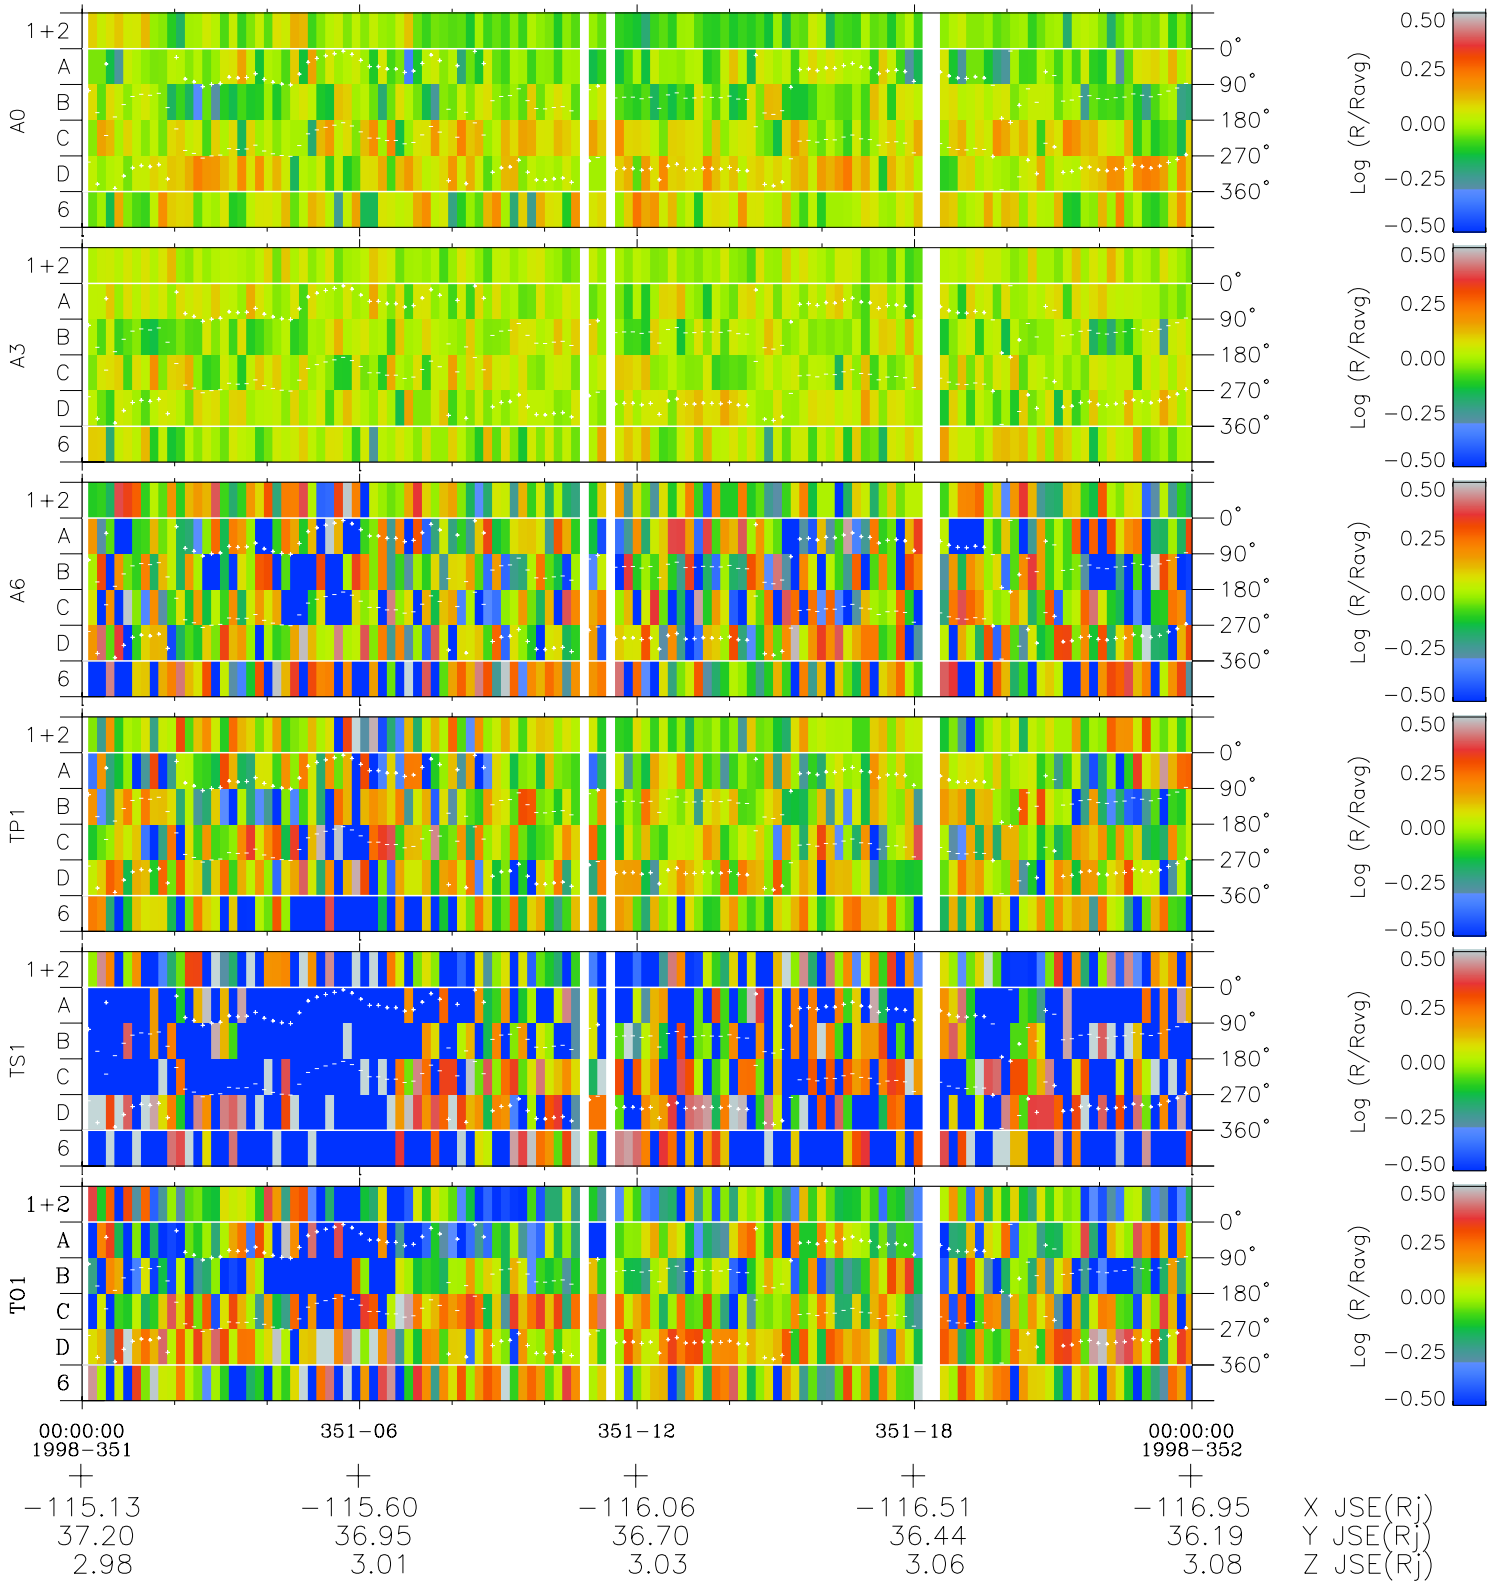

Galileo EPD Real Time Azimuth Anisotropies 98351

Software Version: RTAZIM_MEAN V 1.20
Data Production: 06-03-00
Plot Production: Sun Sep 16 18:59:46 2001
Color File: wondr3
Geofactor File: 1.1

◇ = Jupiter look direction
□ = Corotation look direction