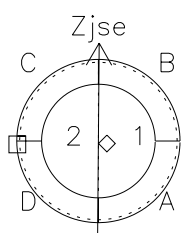

Galileo EPD Real Time Azimuth Anisotropies 98351

Software Version: RTAZIM_MEAN V 1.20
Data Production: 06-03-00
Plot Production: Sun Sep 16 18:59:46 2001
Color File: wondr3
Geofactor File: 1.1

◇ = Jupiter look direction
□ = Corotation look direction