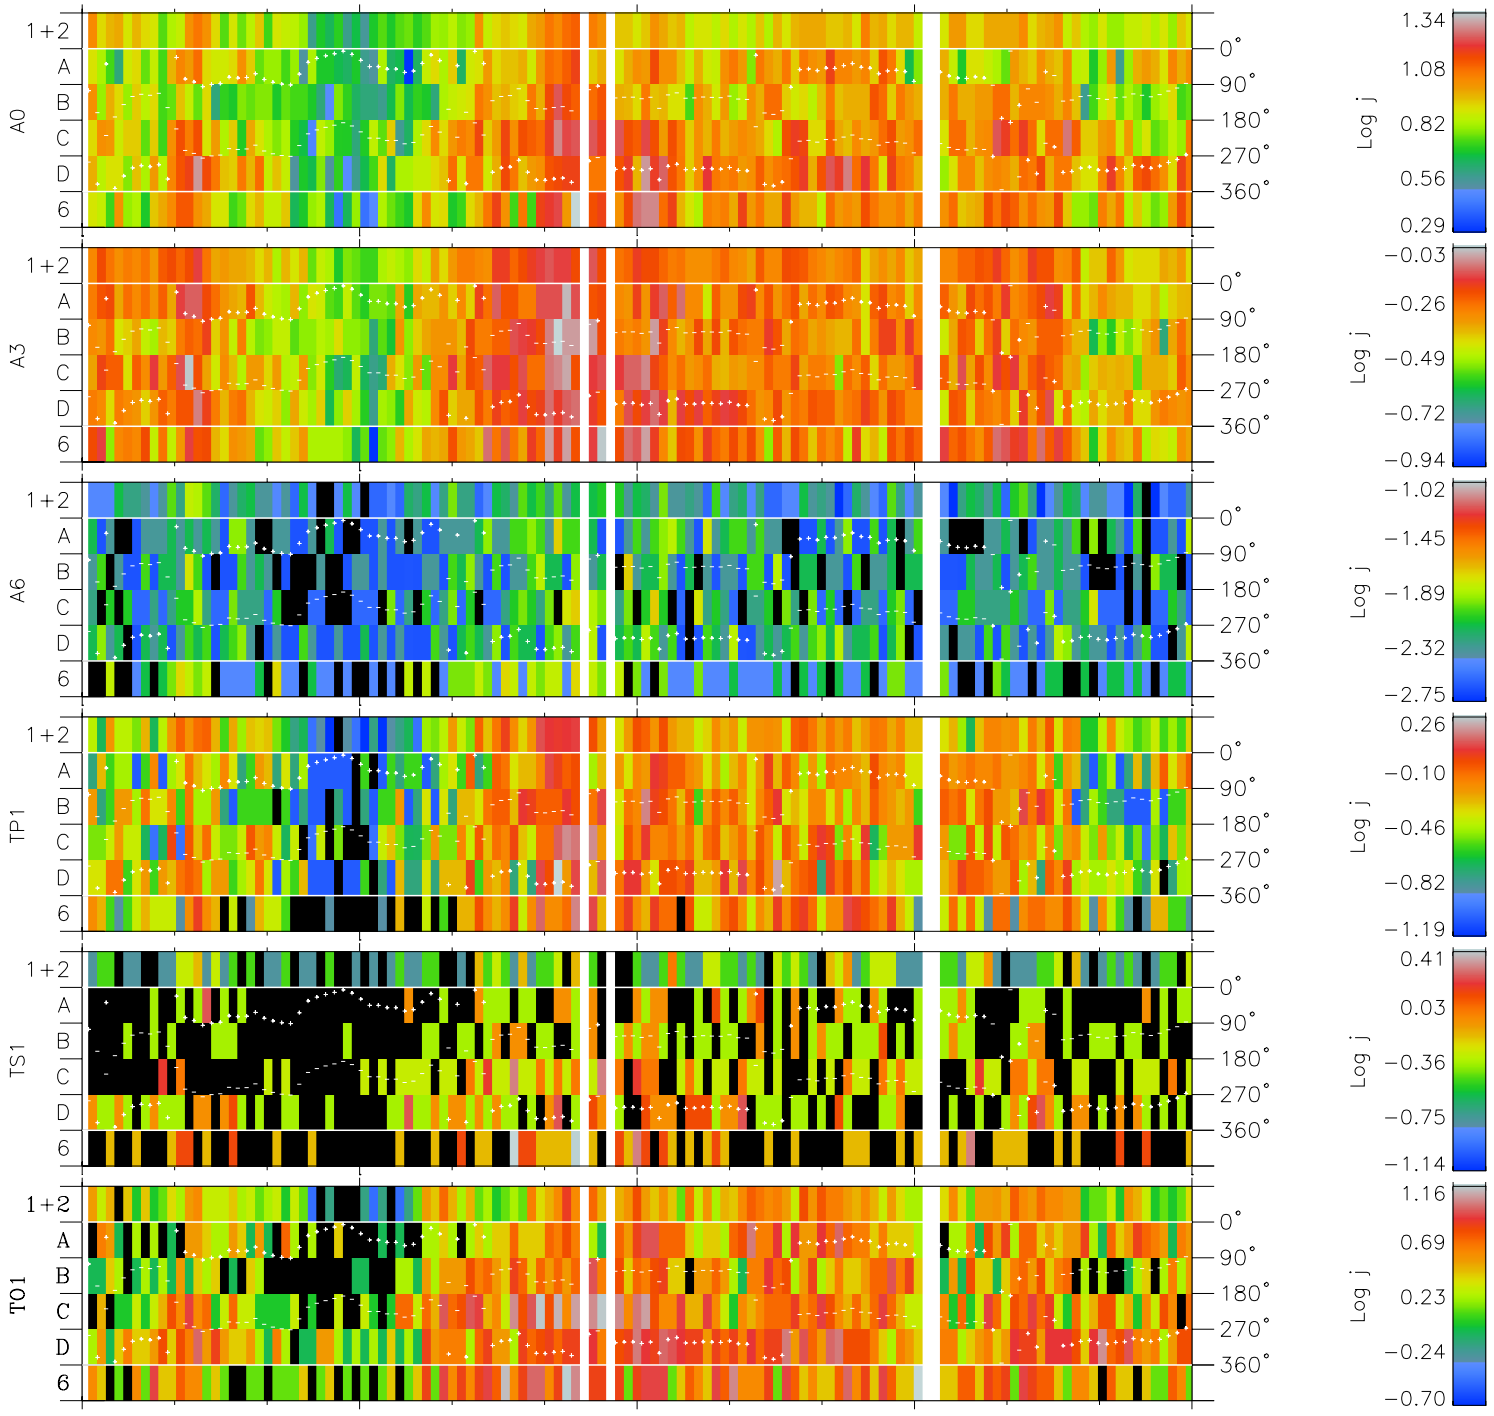

# Galileo EPD Real Time Azimuth Anisotropies 98351

Software Version: RTAZIM\_FLUX V 1.20  
 Data Production: 06-03-00  
 Plot Production: Sun Sep 16 18:59:56 2001  
 Color File: wondr3  
 Geofactor File: 1.1

00:00:00 1998-351	351-06	351-12	351-18	00:00:00 1998-352	
+	+	+	+	+	
-115.13	-115.60	-116.06	-116.51	-116.95	X JSE(R <sub>j</sub> )
37.20	36.95	36.70	36.44	36.19	Y JSE(R <sub>j</sub> )
2.98	3.01	3.03	3.06	3.08	Z JSE(R <sub>j</sub> )

- ◇ = Jupiter look direction
- = Corotation look direction