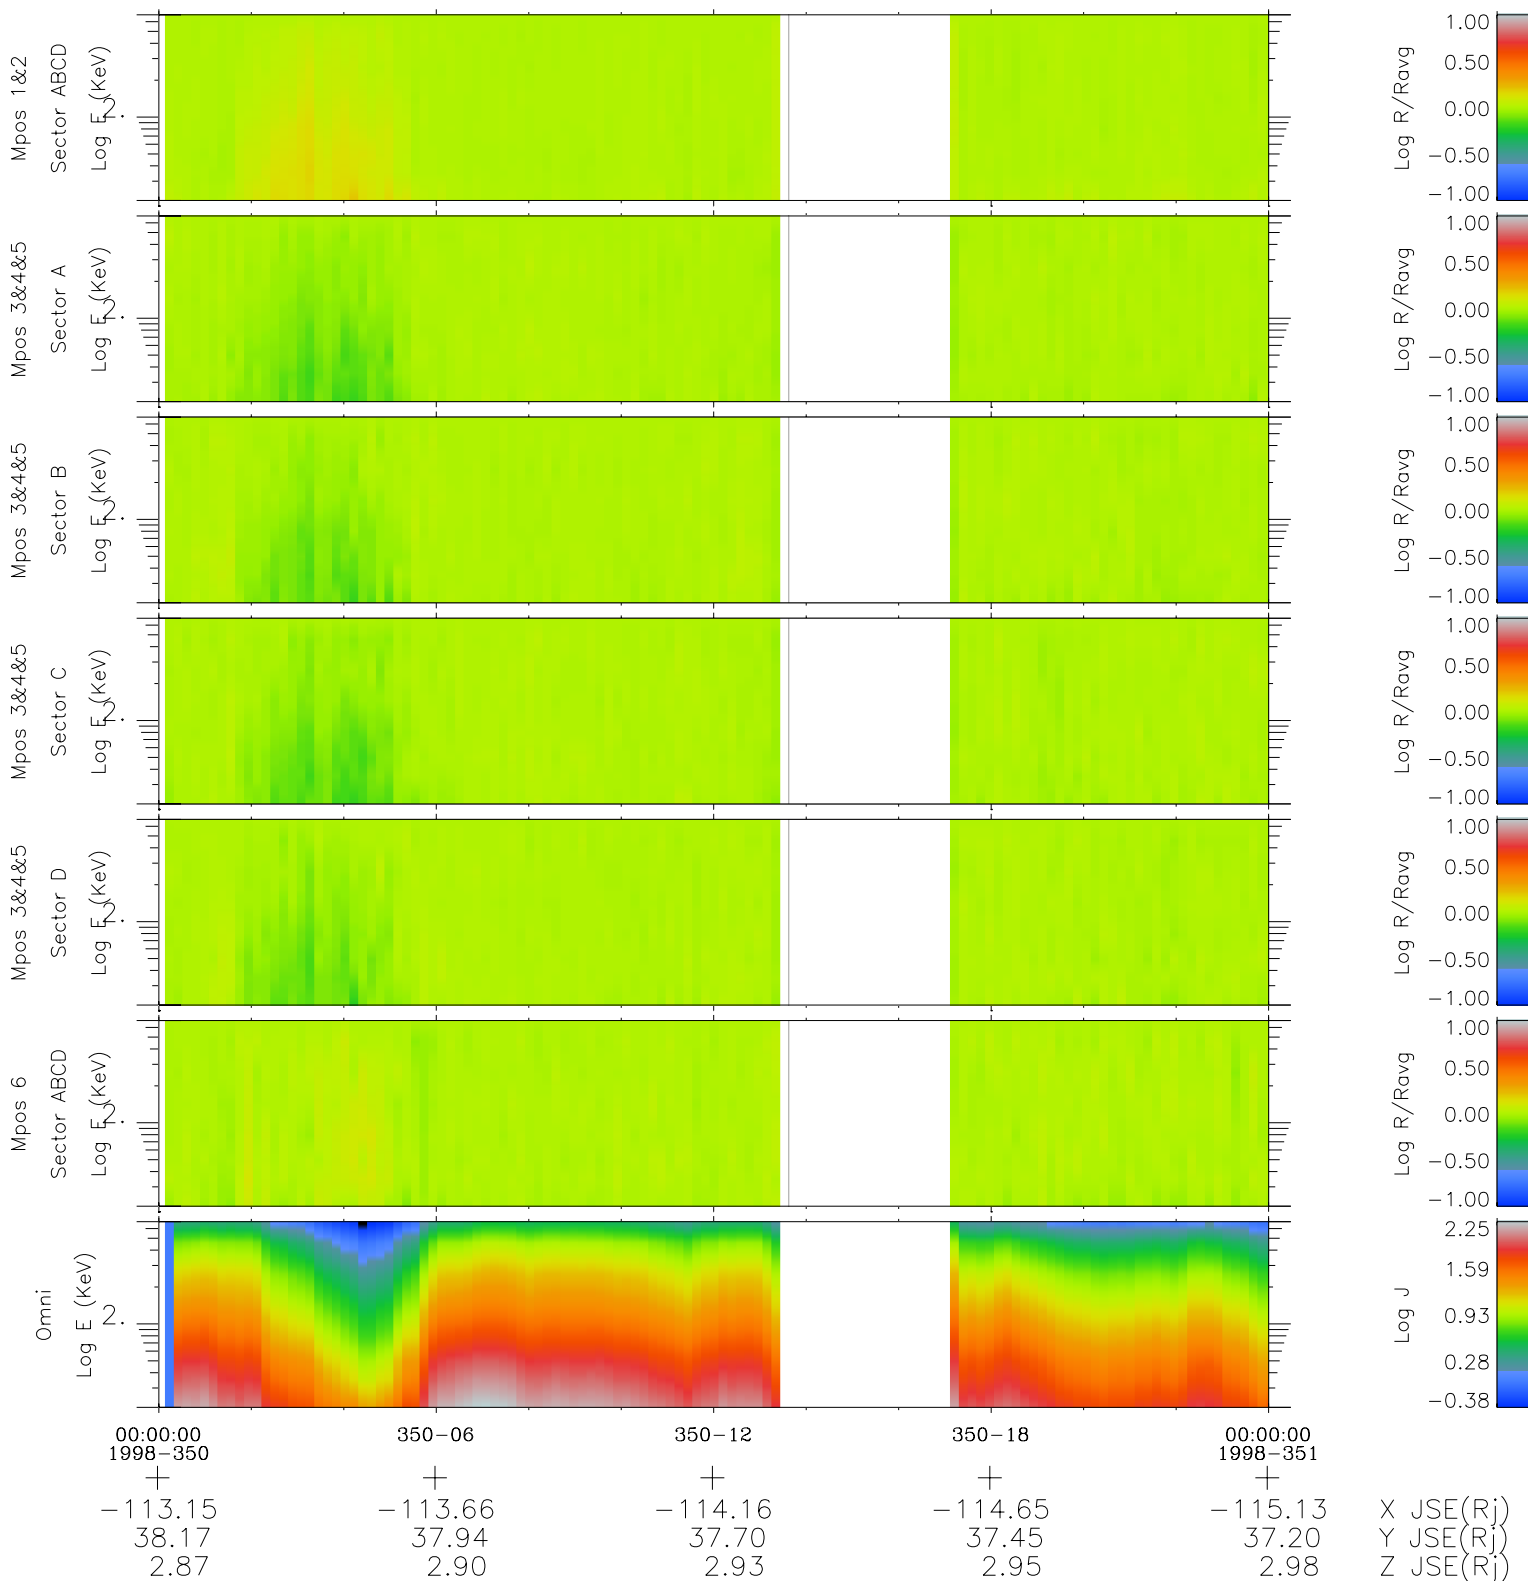

# Galileo EPD Real Time R6 Electrons Spectra 98350

Software Version: RTSPEC\_R6 V 1.20  
 Data Production: 06-03-00  
 Plot Production: Sun Sep 16 18:50:35 2001  
 Color File: wondr3  
 Geofactor File: 1.1

- ◇ = Jupiter look direction
- = Corotation look direction