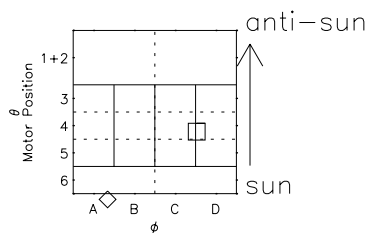

# Galileo EPD Real Time R6 Ions Spectra 98350

Software Version: RTSPEC\_R6 V 1.20  
 Data Production: 06-03-00  
 Plot Production: Sun Sep 16 18:50:29 2001  
 Color File: wondr3  
 Geofactor File: 1.1

- ◇ = Jupiter look direction
- = Corotation look direction