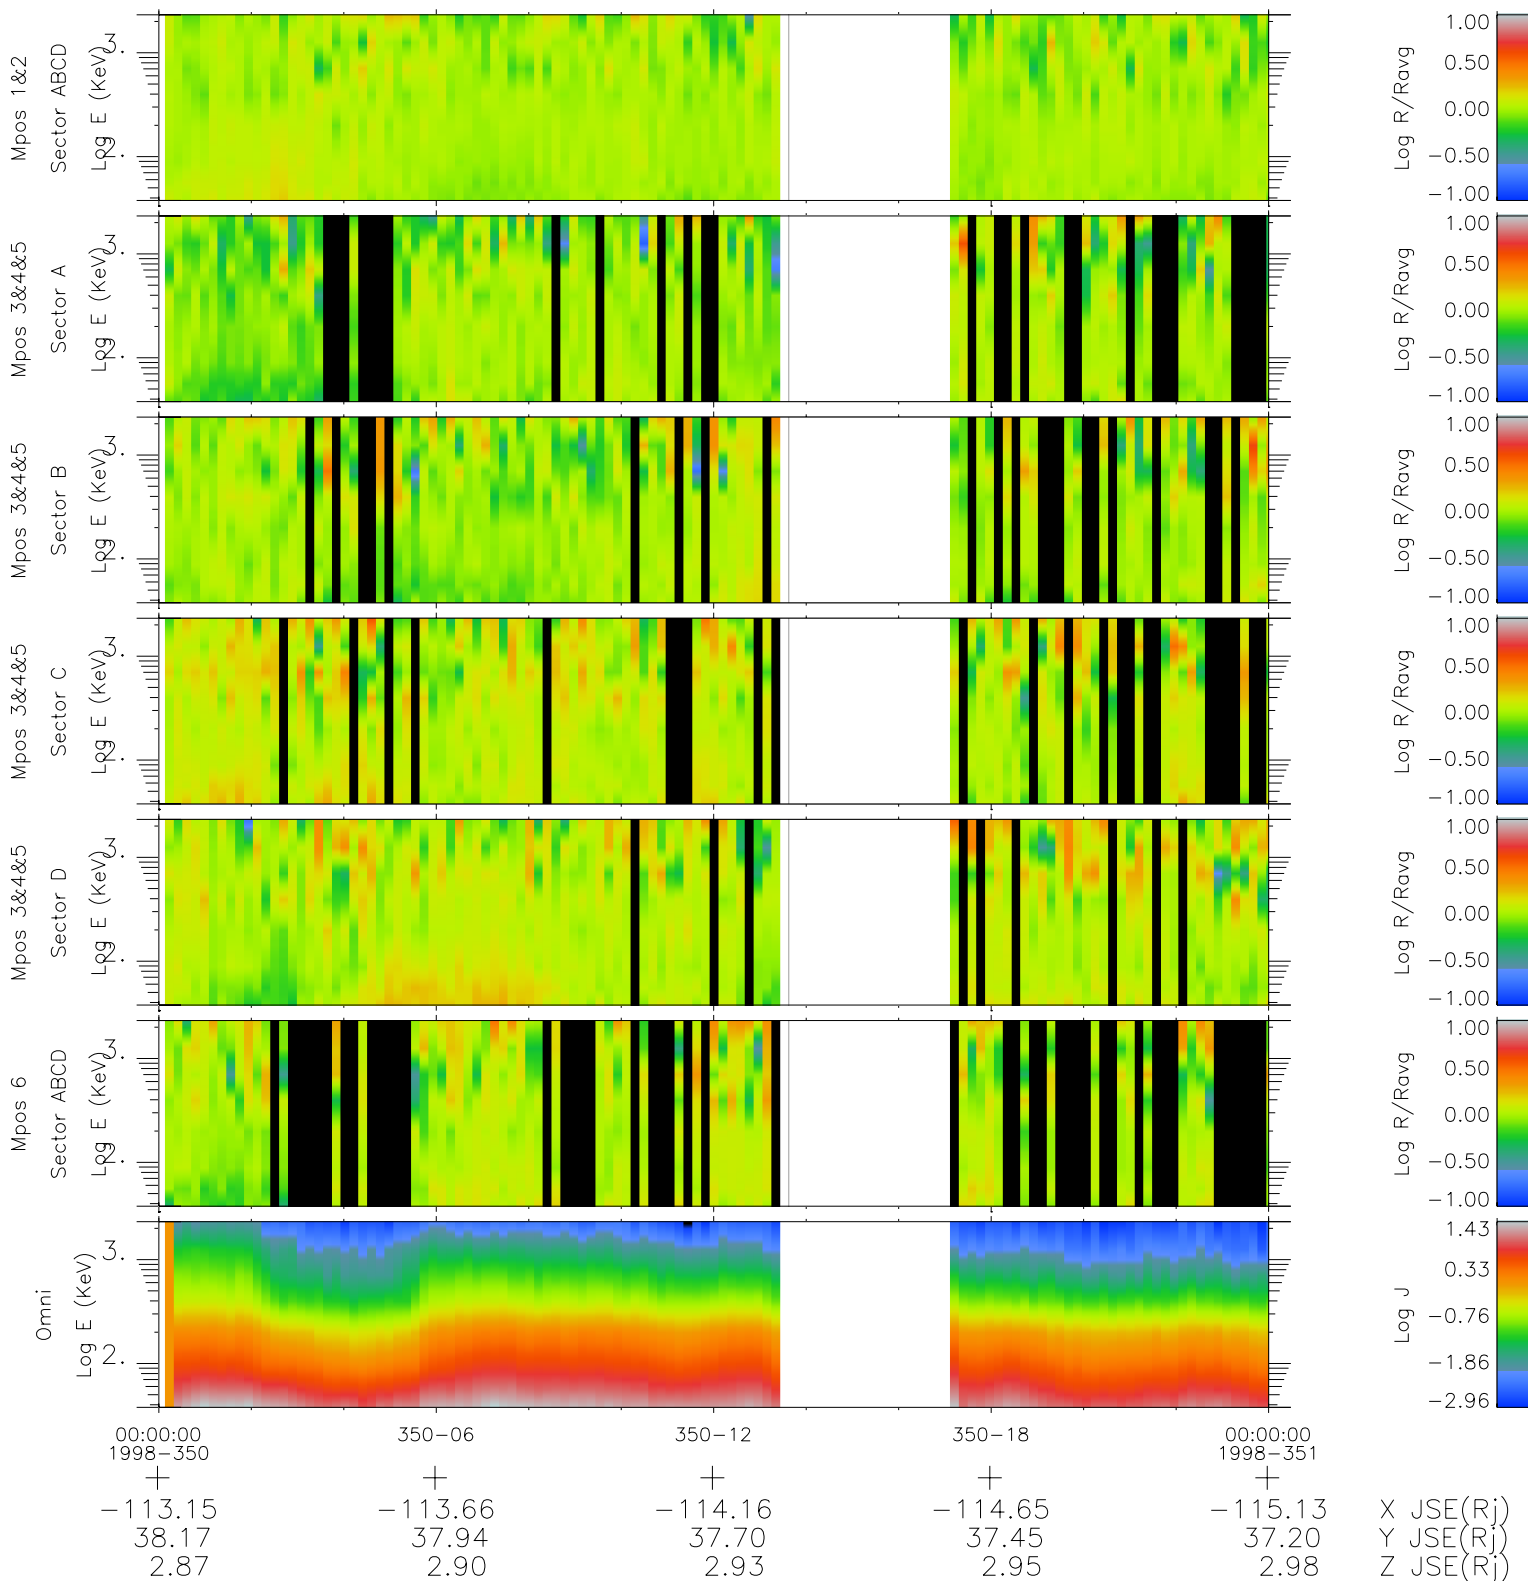

# Galileo EPD Real Time R6 Ions Spectra 98350

Software Version: RTSPEC\_R6 V 1.20  
 Data Production: 06-03-00  
 Plot Production: Sun Sep 16 18:50:29 2001  
 Color File: wondr3  
 Geofactor File: 1.1

- ◇ = Jupiter look direction
- = Corotation look direction