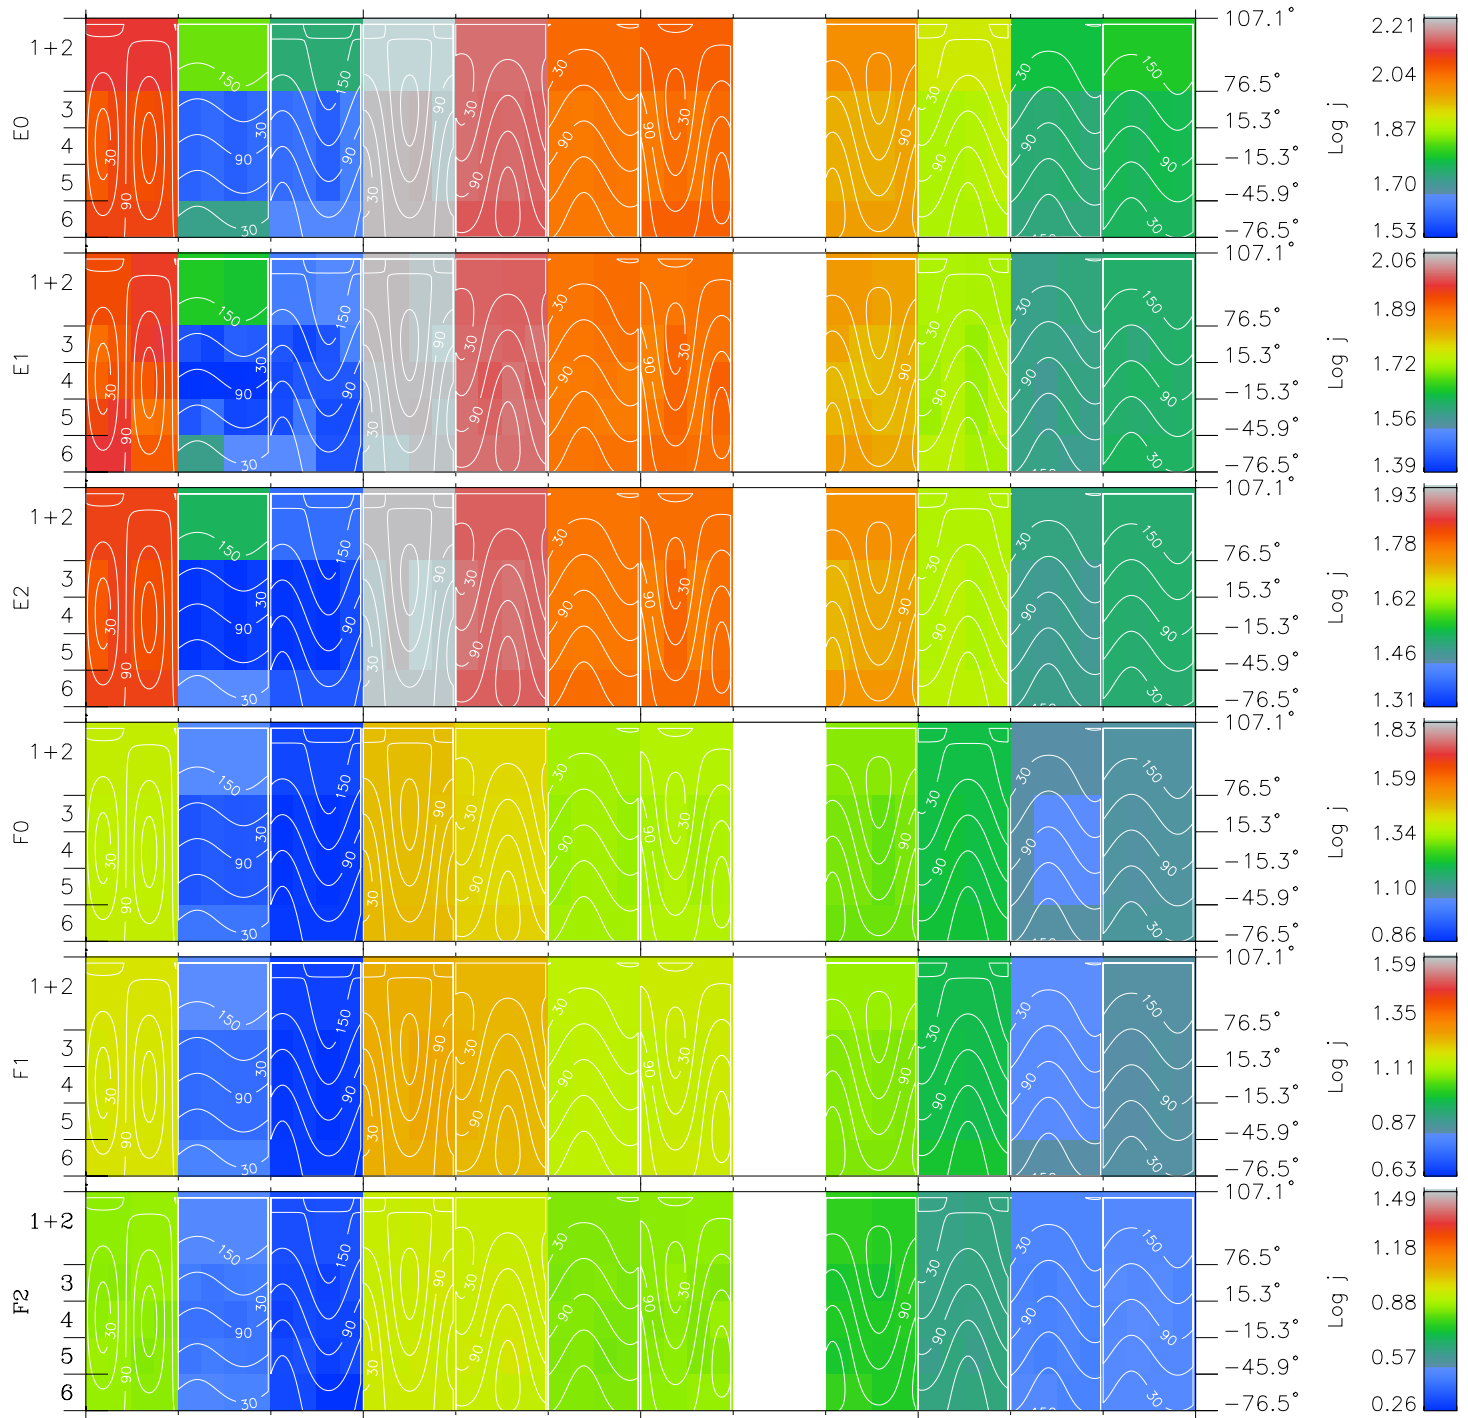

Galileo EPD Real Time All-Sky Anisotropies 98350

Software Version: RTSKY_FLUX V 1.20
 Data Production: 06-03-00
 Plot Production: Sun Sep 16 18:51:07 2001
 Color File: wondr3
 Geofactor File: 1.1

Time	350-06	350-12	350-18	00:00:00 1998-351	
+	+	+	+	+	X JSE(R _j)
-113.15	-113.66	-114.16	-114.65	-115.13	Y JSE(R _j)
38.17	37.94	37.70	37.45	37.20	Z JSE(R _j)
2.87	2.90	2.93	2.95	2.98	

- ◇ = Jupiter look direction
- = Corotation look direction